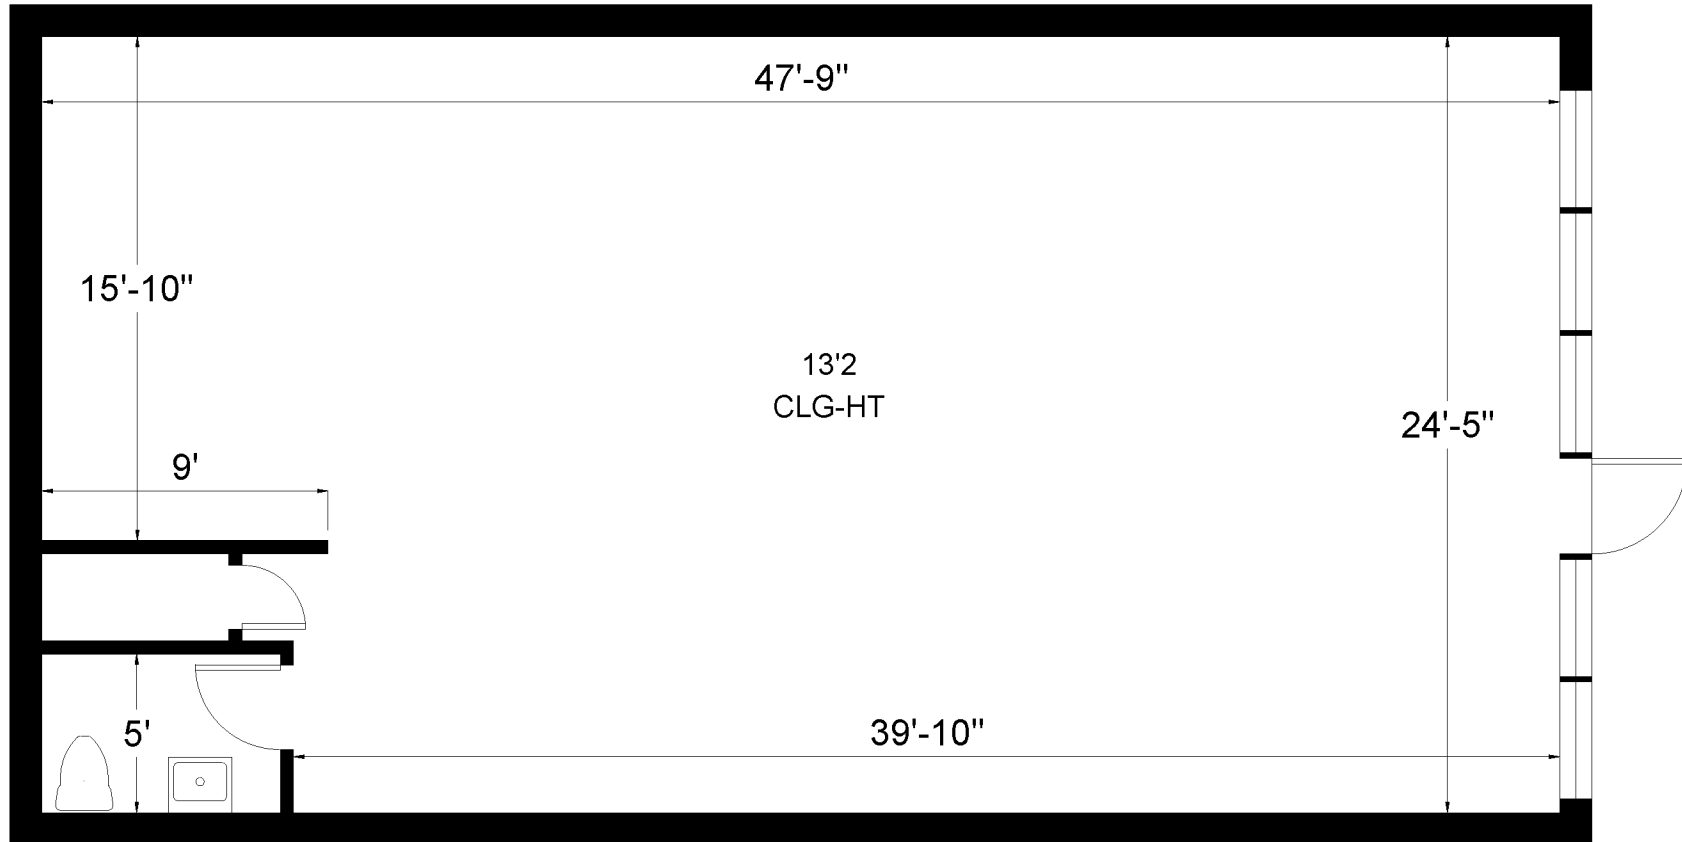

DANIA BEACH DESIGN CENTER

1200 Stirling Road, Unit 1B | Dania, FL 33004

Matthew Jones | Director of Sales & Leasing | 954.921.6673 | matt@levyrai.com
4901 NW 17th Way, Suite 103 | Ft. Lauderdale, FL 33309

1,250 Rentable Sq. Ft.
www.LevyRealtyAdvisors.com