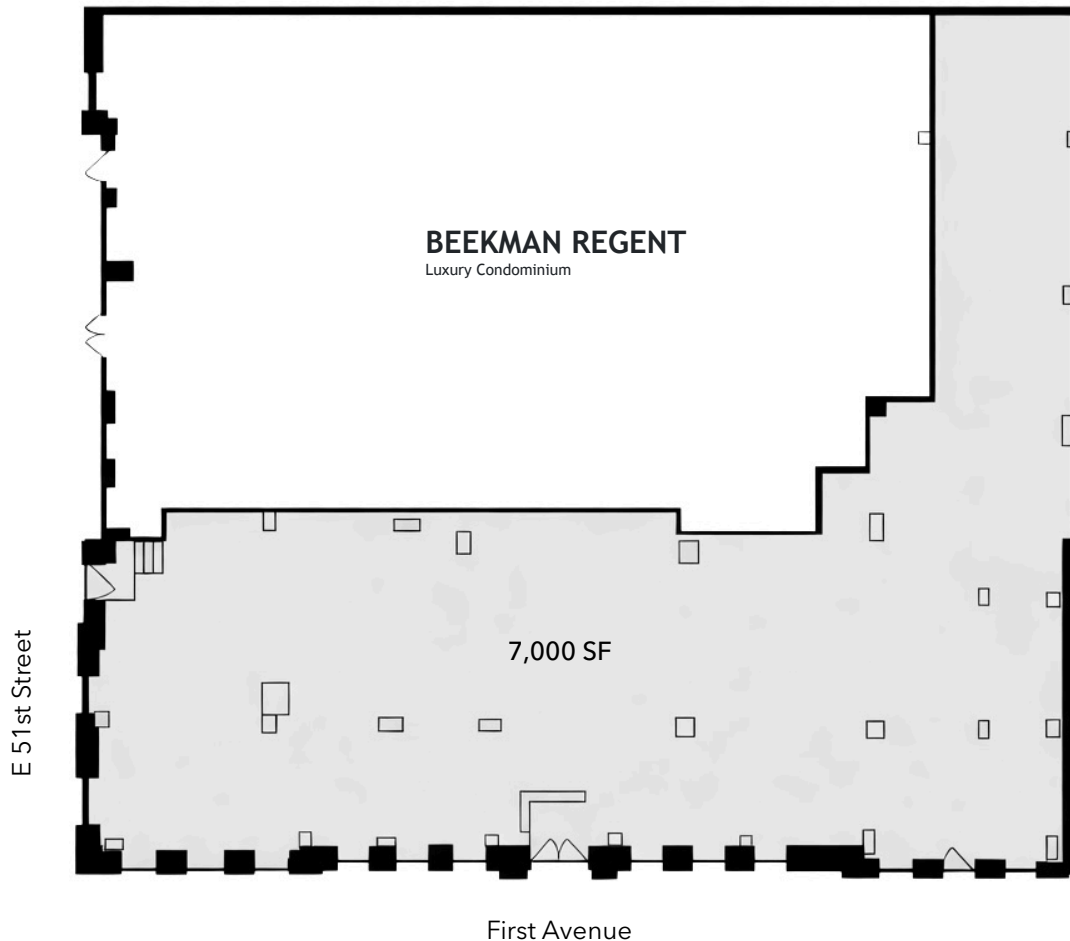

931 FIRST AVENUE

NORTHWEST CORNER OF E 51ST STREET
MIDTOWN EAST, NYC

7,000 SF

RETAIL SPACE FOR LEASE

FLOOR PLAN & DETAILS

SIZE

Ground floor 7,000 SF

FRONTAGE

First Avenue 123 FT

CEILING

12 FT

RENT

Upon request

TERM

Negotiable

POSSESSION

Immediate

NEIGHBORS

The Smith, La Pecora Bianca, Deux Ami's, Nino's, Il Monello, Chateau 49, Copinette, Da Raffaele, Sushi Hayashi, Omakase Shihou, Ophelia Lounge

COMMENTS

Dense residential area

Prime Midtown East location