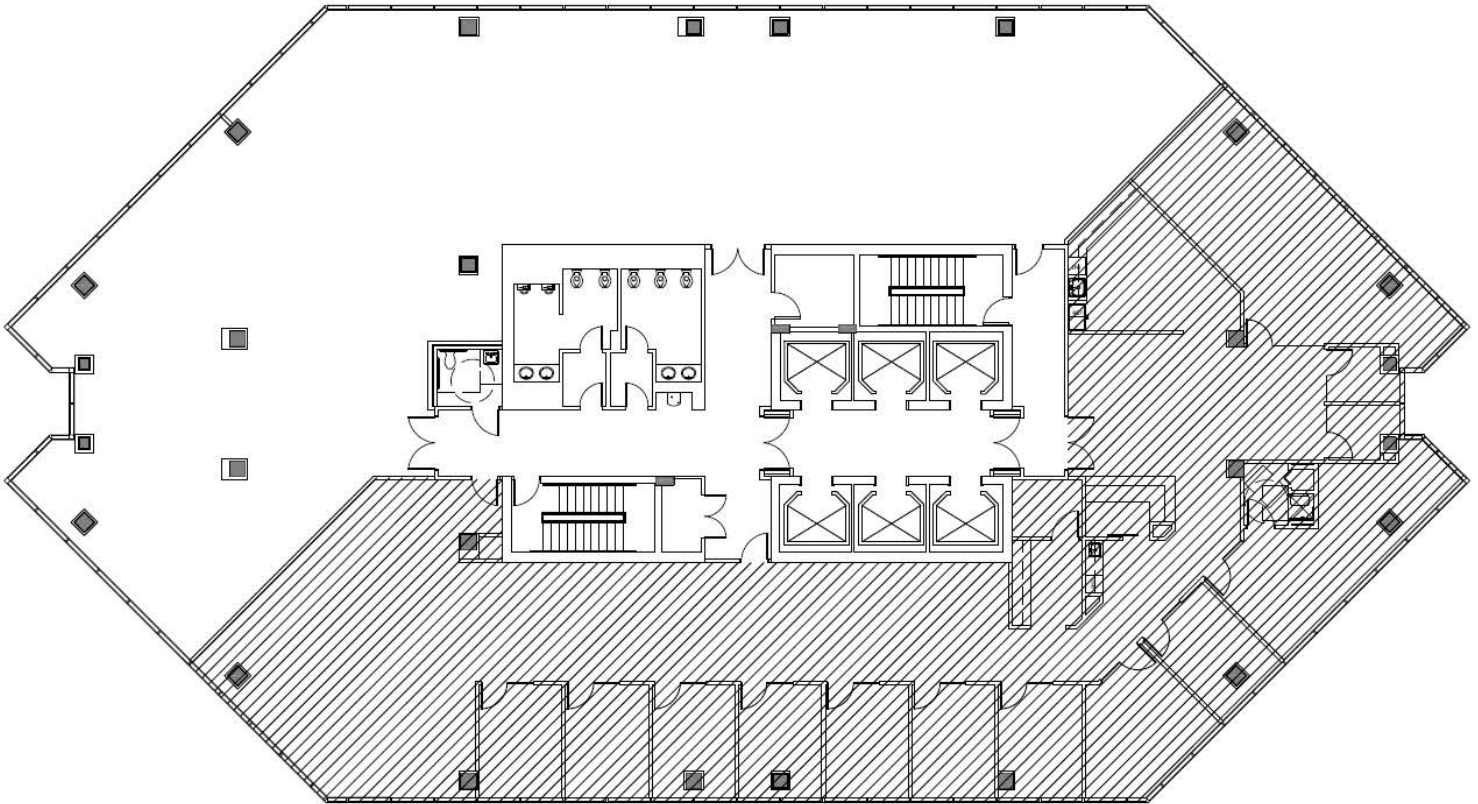

# NORTHBRIDGE

CENTRE

515 NORTH FLAGLER DRIVE | WEST PALM BEACH, FL 33401

Suite 1050 | 6,182 RSF

For More Information

**Kevin Probel**

Senior Managing Director  
+1 561 676 2131  
kevin.probel@jll.com

**Kevin McCarthy**