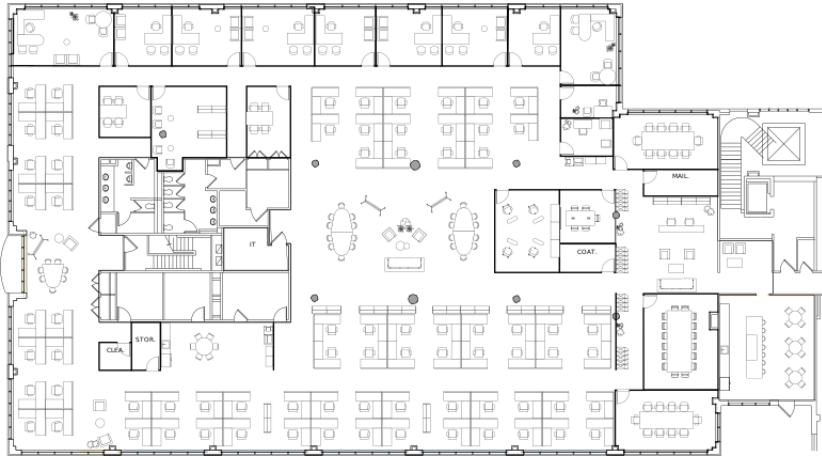

3D virtual tour

Alternative A

Click or scan to watch

<https://qbiq.ai/v-eu-prod/6753ec>