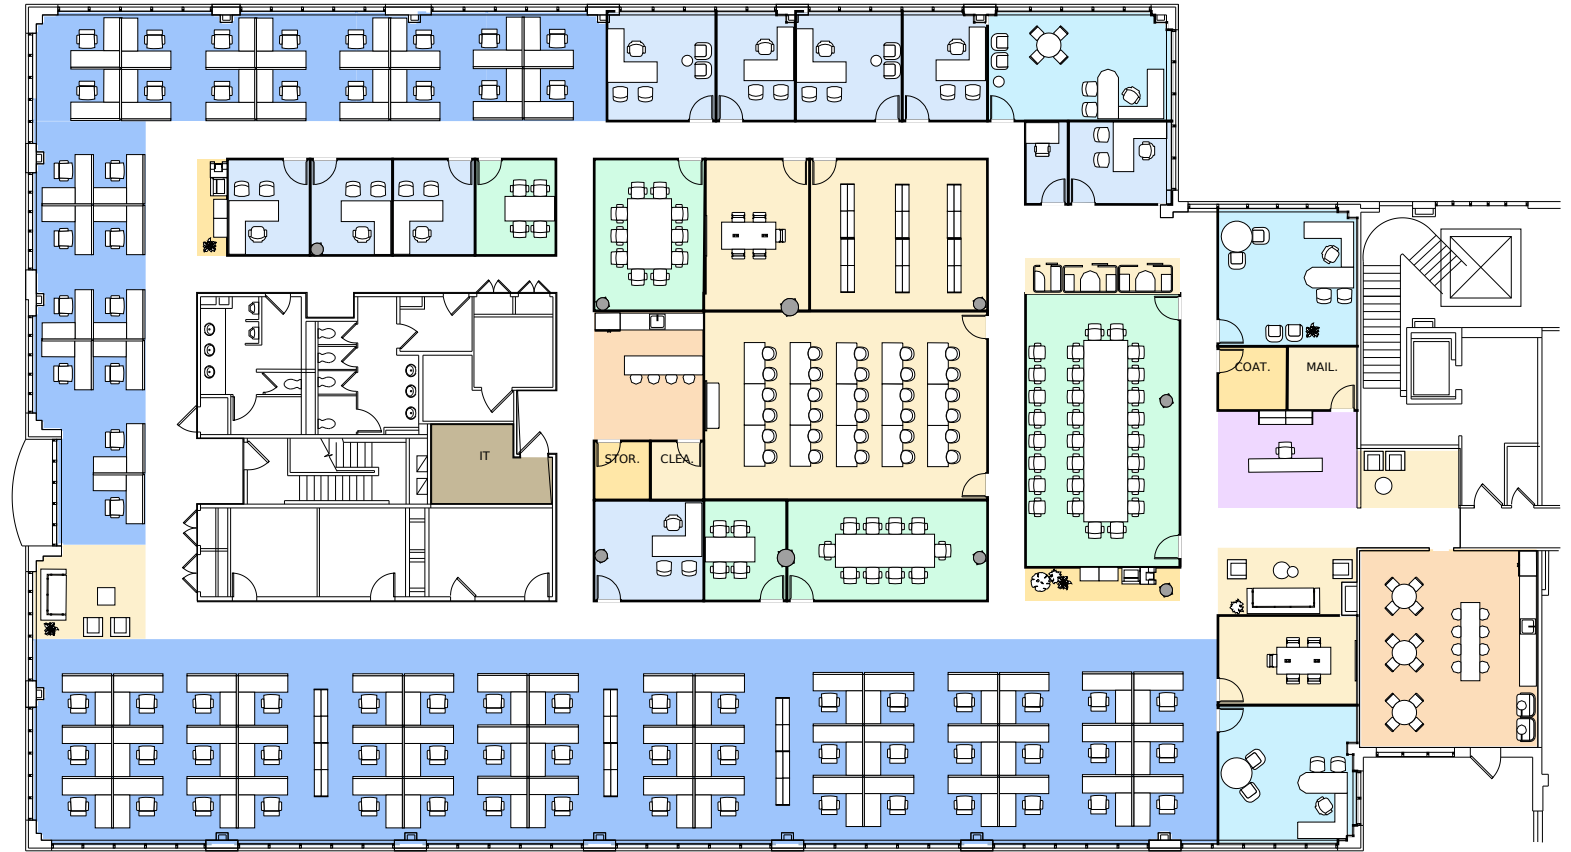

Open Space

10

Offices

5

Conf Room

235.71

Density sqf/person

- Office
- Reception
- Pantry
- Executive Office
- Conf Room
- IT Room
- Open Space
- Amenities
- Comfort Zone

20,271

RSF

88

Seats

74

Open Space

13

Offices

5

Conf Room

230.35

Density sqf/person

- Office
- Reception
- Pantry
- Executive Office
- Conf Room
- IT Room
- Amenities
- Open Space
- Comfort Zone

20,271

RSF

91

Seats

76

Open Space

13

Offices

7

Conf Room

222.76