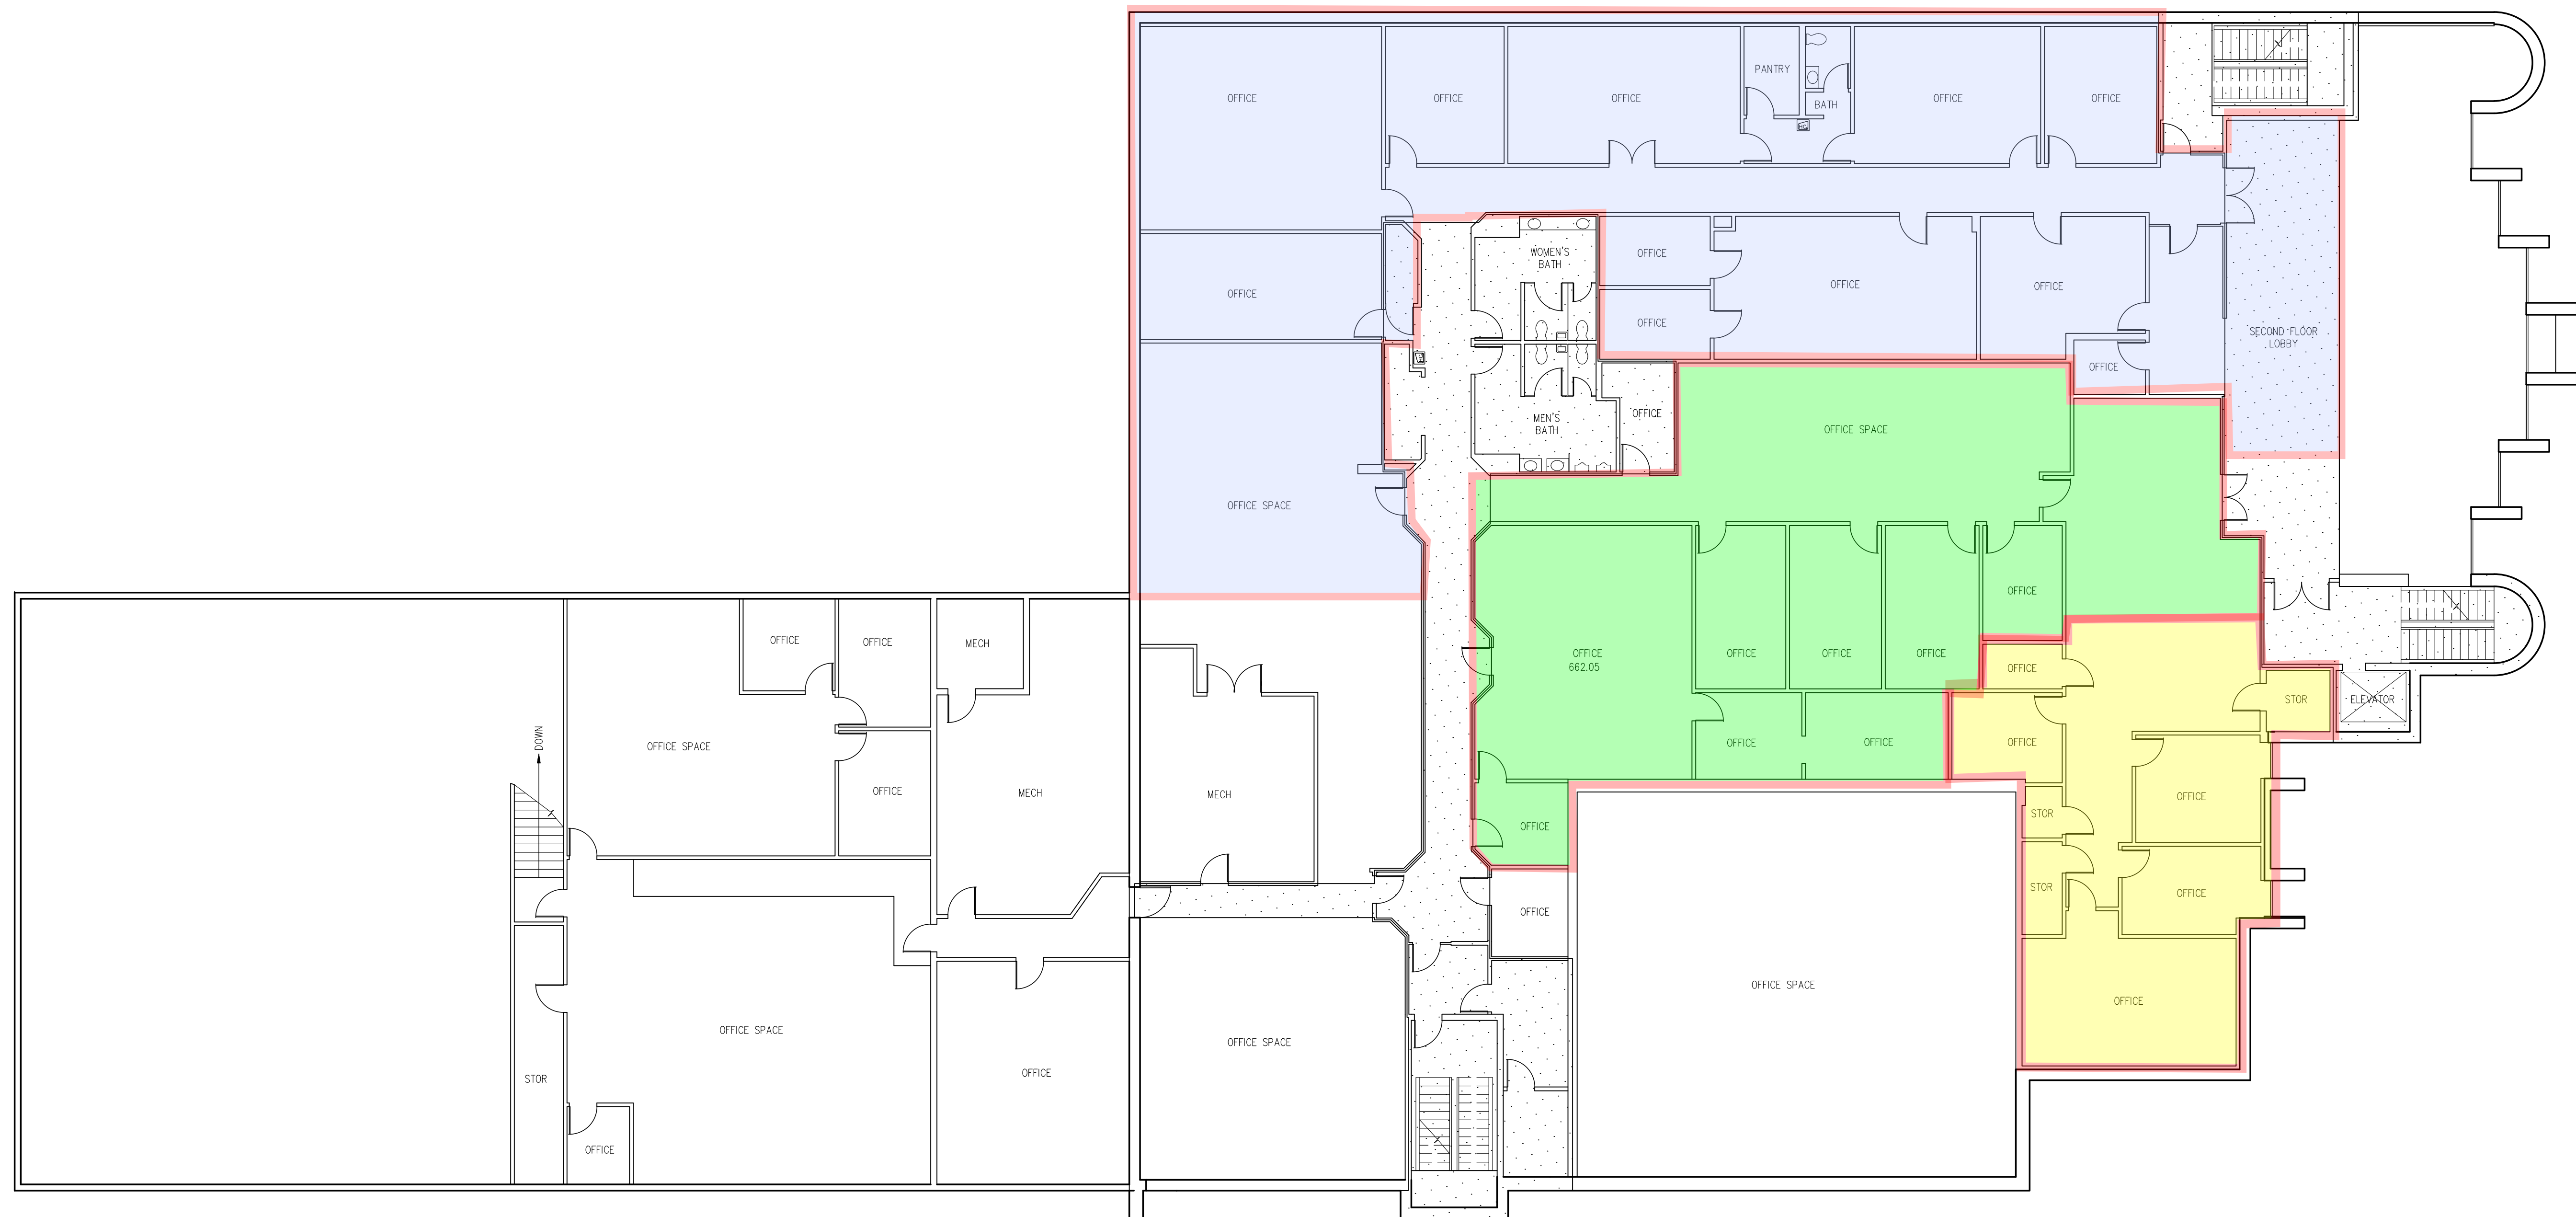

The Emily Odom Institute

320 Racetrack Road NW, Fort Walton Beach Florida

 Suite 201 - 1,590 Rentable Square Feet

The Emily Odom Institute
Second Floor

The Jay Odom Group
4652 Gulfstarr Drive
Destin, Florida 32541
850.654.4621
www.TheJayOdomGroup.com