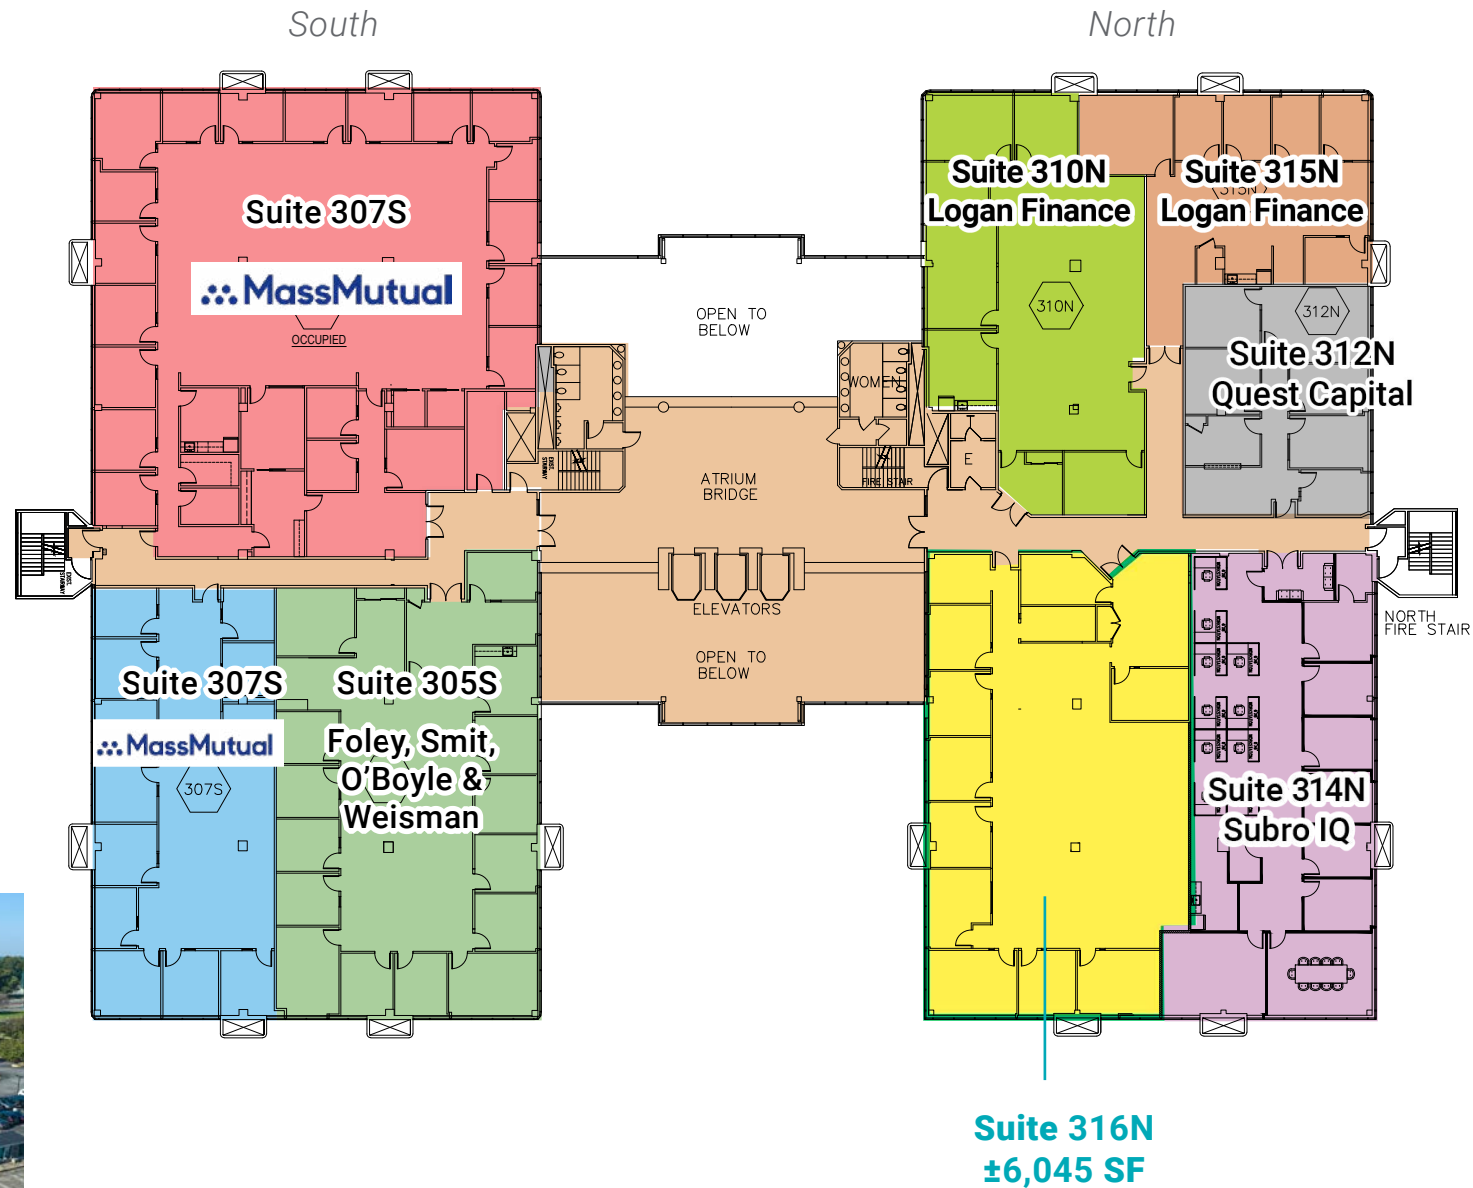

Building 1393 (3rd Floor)

Aaron Smiles | 631.599.3344 | aaron@cra-realty.com | www.cra-realty.com

This information has been obtained from sources believed reliable. We have not verified it and make no guarantee about it.