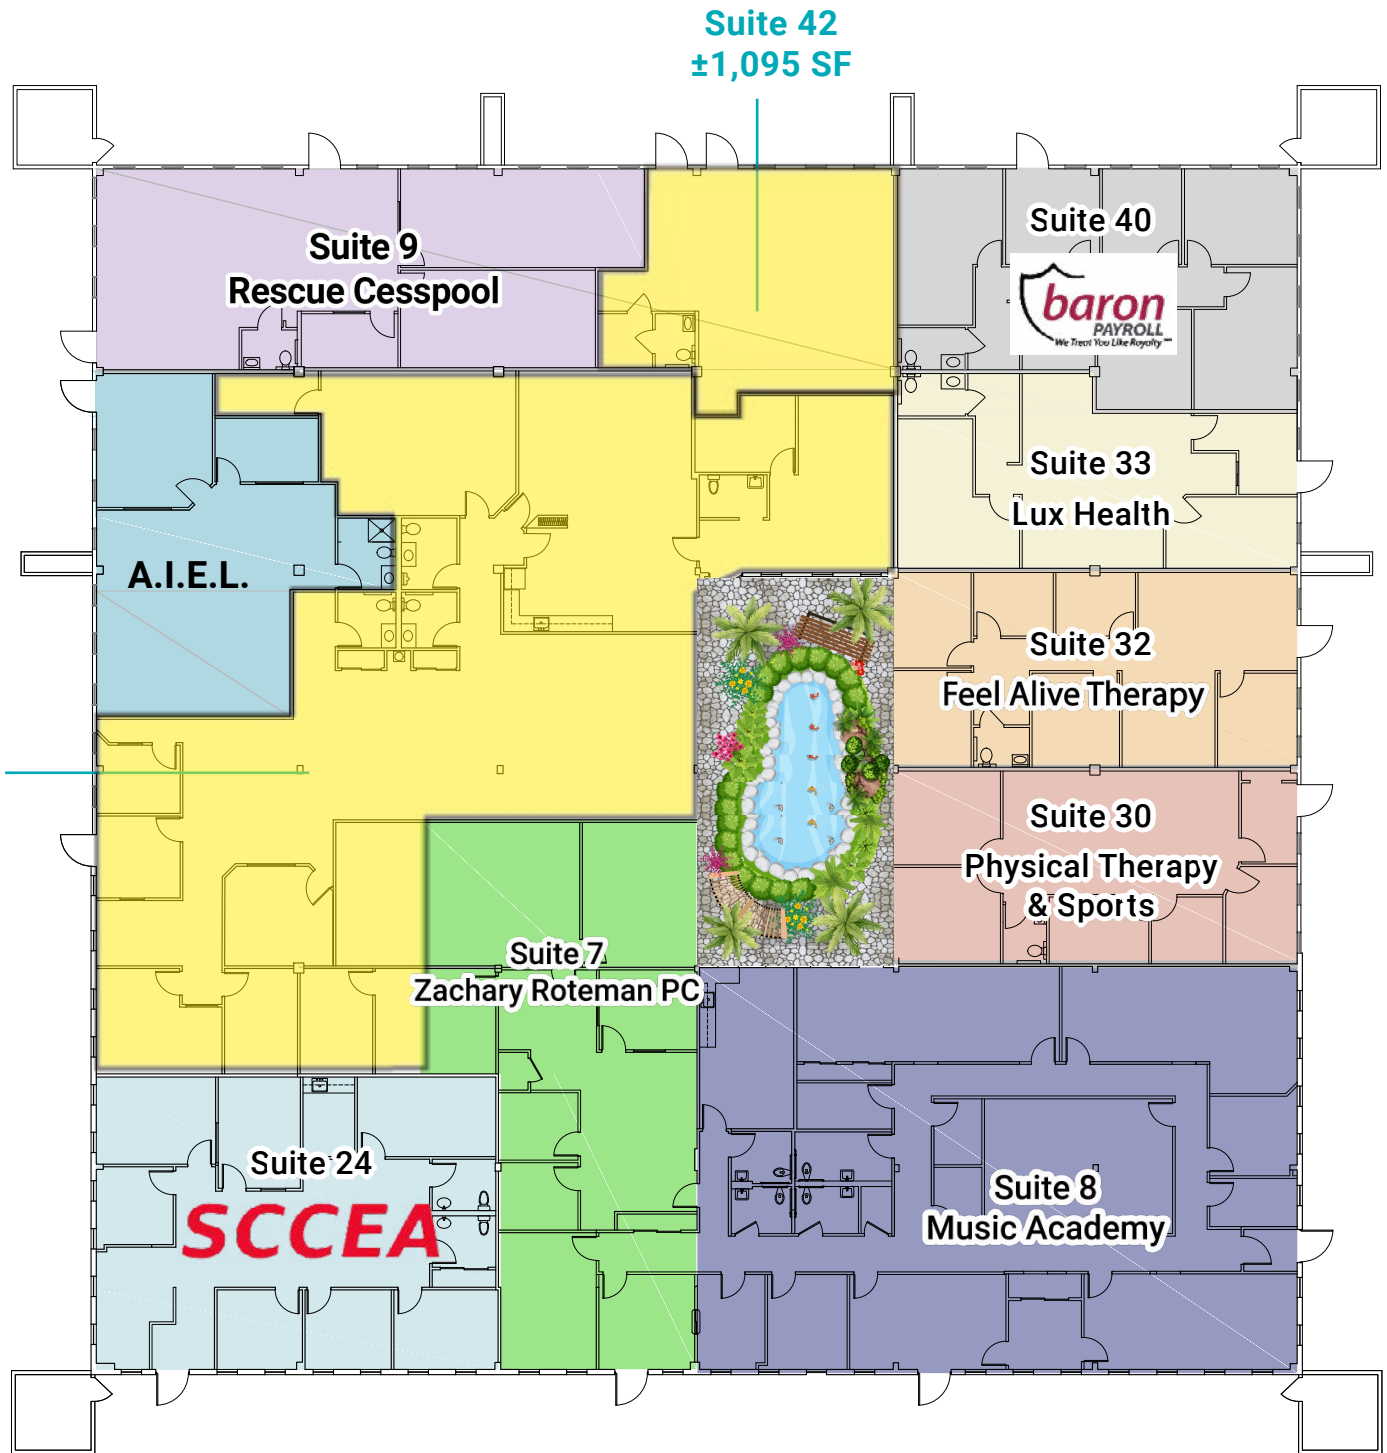

Building 1363