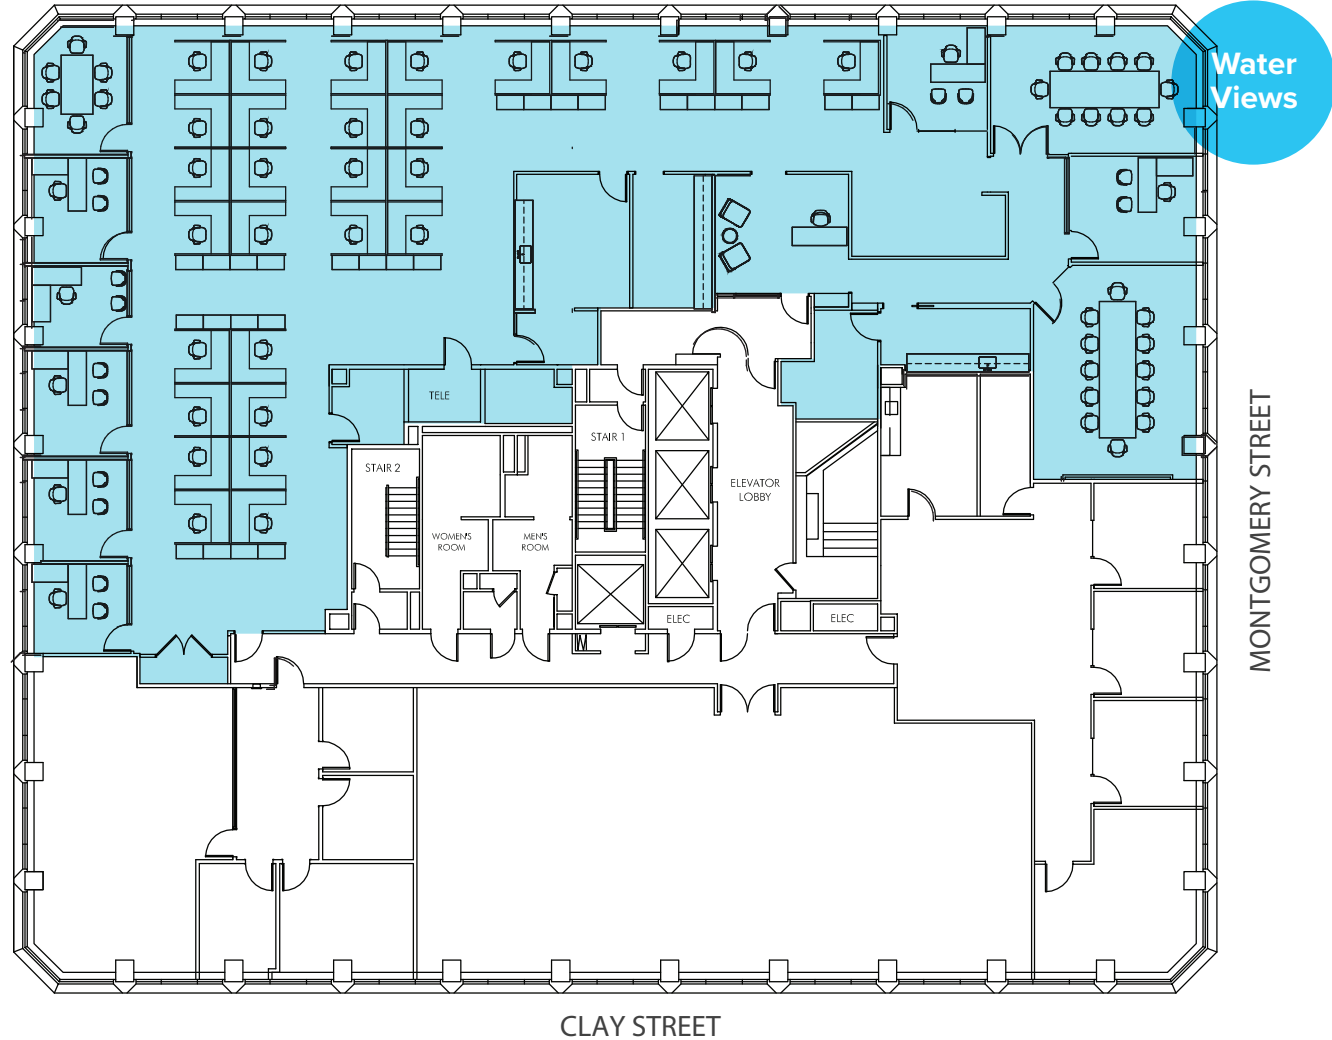

# SUITE 1850 - 7,824 RSF - HYPOTHETICAL

- 7 private offices
- Small, medium, and large conference rooms
- 2 pantry rooms
- Copy room
- IT room
- Approx. 29 workstations

**Kelly Glass**  
415.322.5062  
kelly.glass@avisonyoung.com  
RE Lic #01335179