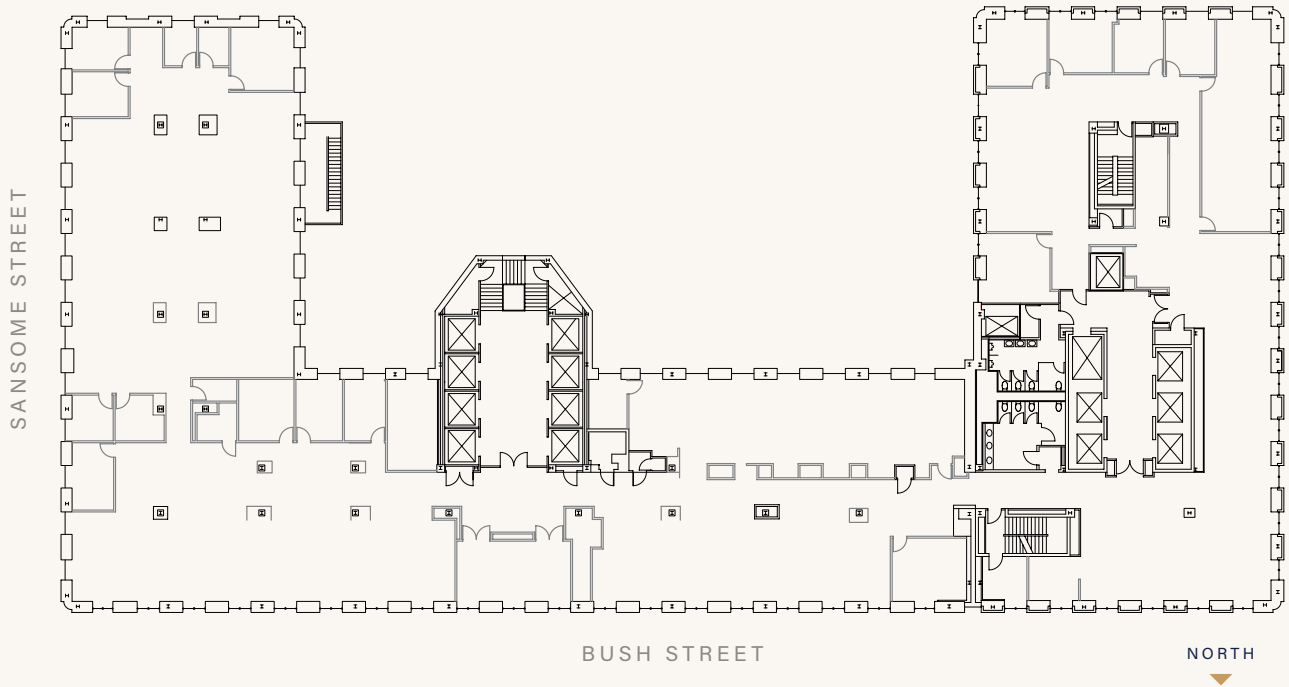

FLOOR 19

SUITE 1900

24,004 RSF

Available now

Full floor

Large board room

Four medium conference rooms

13 meeting rooms

Large team area

Expansive views