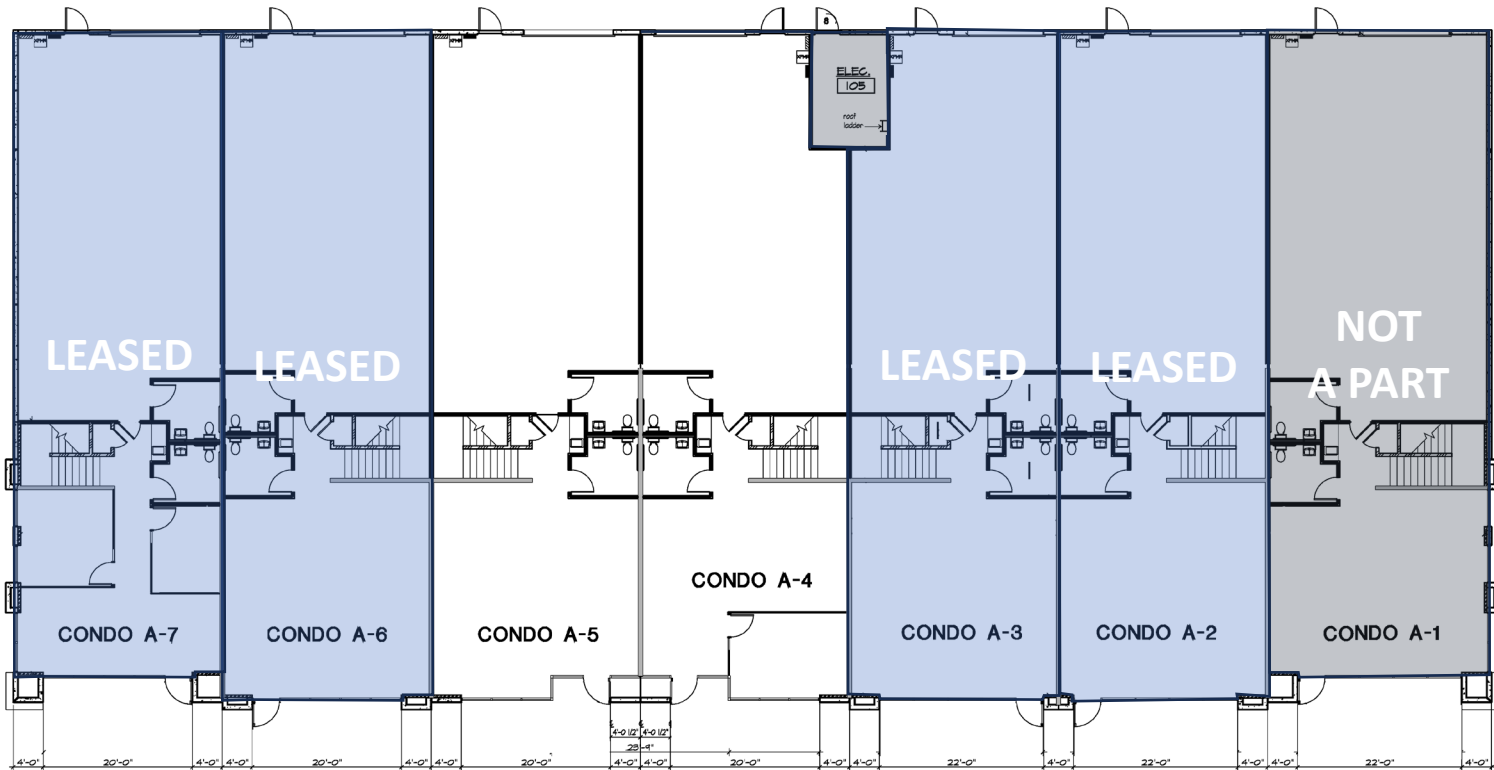

MEZZANINE FLOOR PLAN

SCALE: 1/8" = 1'-0"

FIRST FLOOR PLAN

SCALE: 1/8" = 1'-0"