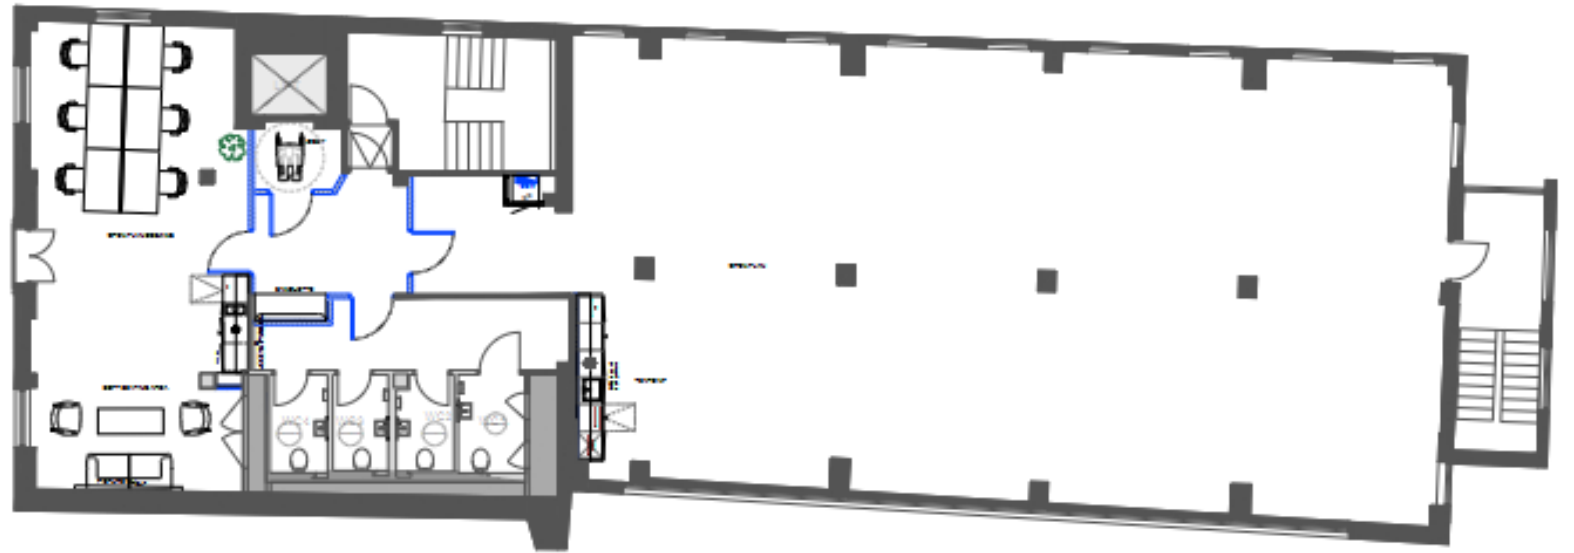

75 Bermondsey Street
London, SE1 3XF

Ground Floor

344 sq.ft, 247 sq.ft, 316 sq.ft

[More Info](#)

75 Bermondsey Street

London, SE1 3XF

1st Floor

510 sq. ft

[More Info](#)

75 Bermondsey Street

London, SE1 3XF

1st Floor (Max capacity)

2,185 sq. ft

[More Info](#)

75 Bermondsey Street

London, SE1 3XF

2nd Floor

530 sq. ft

[More Info](#)

75 Bermondsey Street

London, SE1 3XF

2nd Floor (Max capacity)

2,185 sq. ft

[More Info](#)

2,497 sq. ft

[More Info](#)