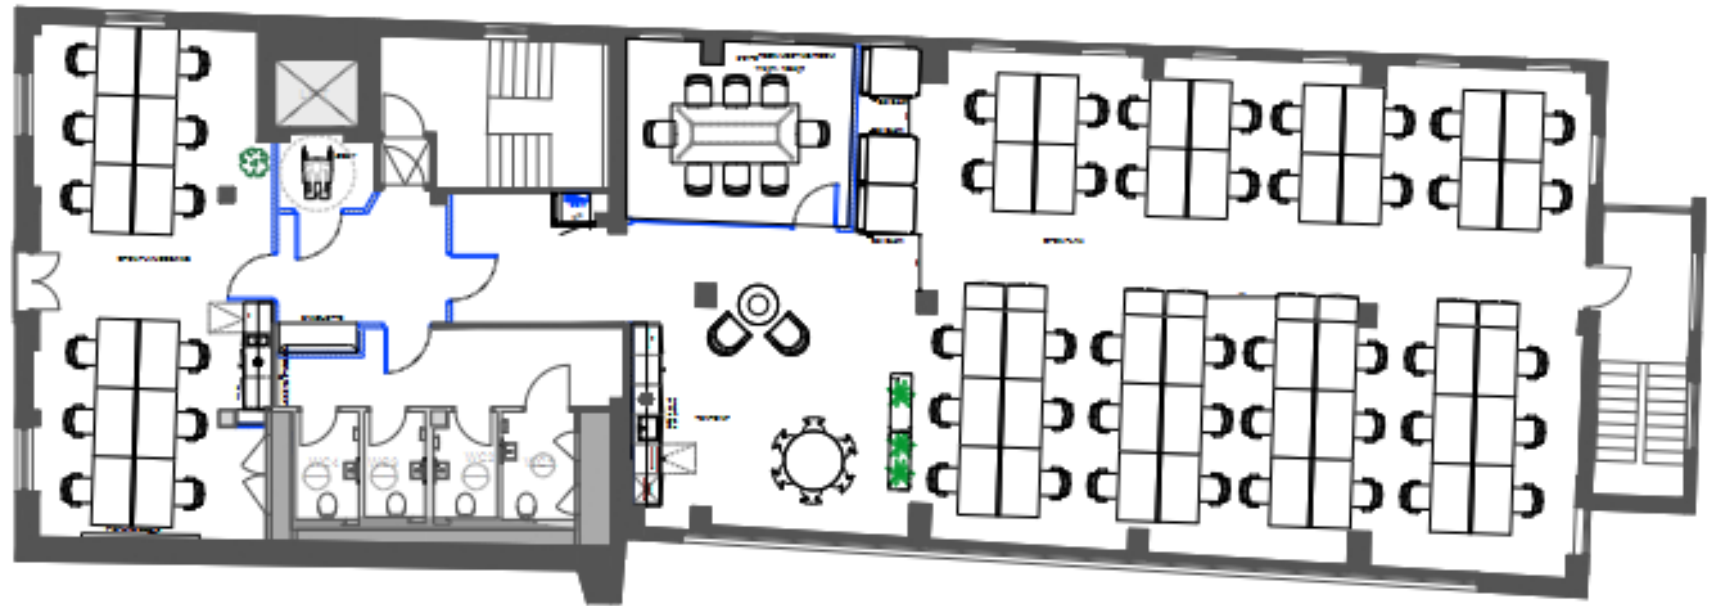

75 Bermondsey Street
London, SE1 3XF

Ground Floor

344 sq.ft, 247 sq.ft, 316 sq.ft

[More Info](#)

75 Bermondsey Street

London, SE1 3XF

1st Floor

510 sq. ft

[More Info](#)

75 Bermondsey Street

London, SE1 3XF

1st Floor (Max capacity)

2,185 sq. ft

[More Info](#)

75 Bermondsey Street

London, SE1 3XF

2nd Floor

530 sq. ft

[More Info](#)

75 Bermondsey Street

London, SE1 3XF

2nd Floor (Max capacity)

2,185 sq. ft

[More Info](#)

75 Bermondsey Street

London, SE1 3XF

3rd Floor

2,497 sq. ft

[More Info](#)

75 Bermondsey Street

London, SE1 3XF

3rd Floor (Max capacity)