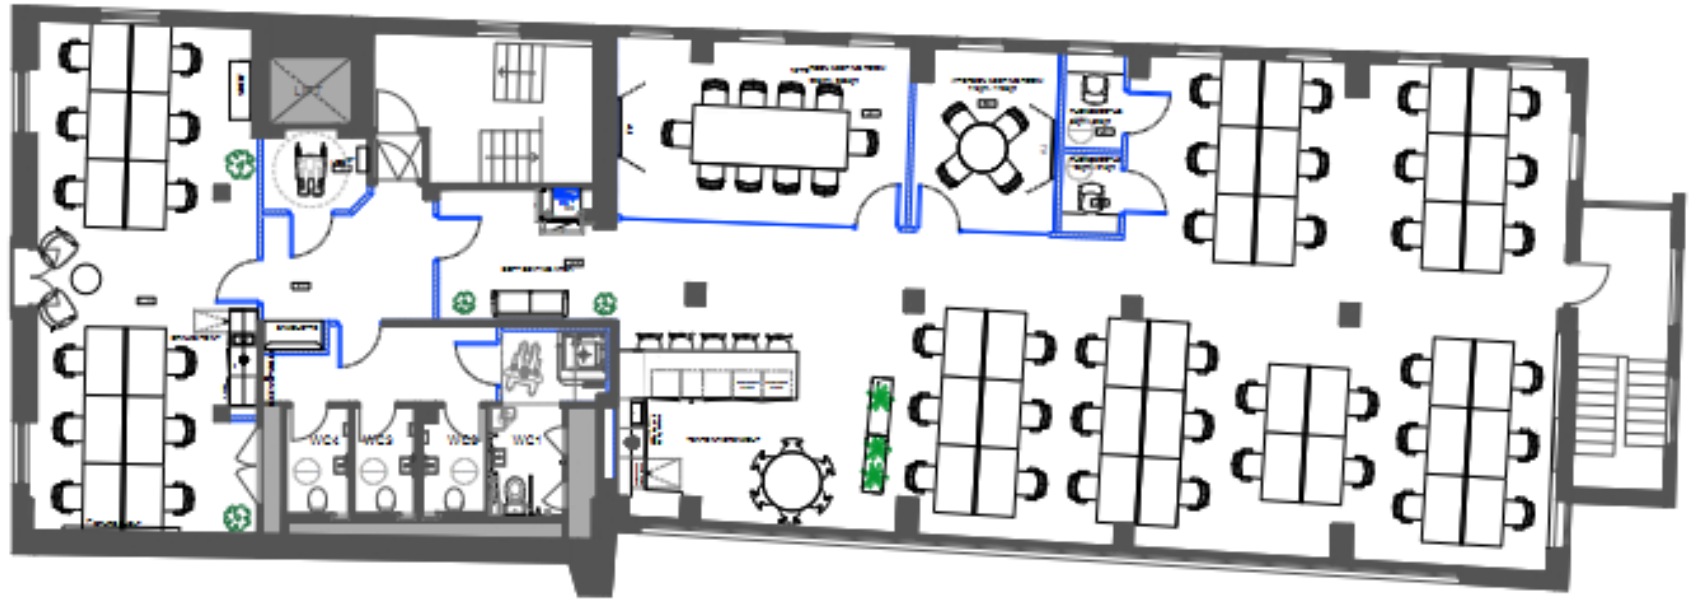

75 Bermondsey Street
London, SE1 3XF

Ground Floor

344 sq.ft, 247 sq.ft, 316 sq.ft

[More Info](#)

75 Bermondsey Street

London, SE1 3XF

1st Floor

510 sq. ft

[More Info](#)

75 Bermondsey Street

London, SE1 3XF

1st Floor (Max capacity)

2,185 sq. ft

[More Info](#)

75 Bermondsey Street

London, SE1 3XF

2nd Floor

530 sq. ft

[More Info](#)

75 Bermondsey Street

London, SE1 3XF

2nd Floor (Max capacity)

2,185 sq. ft

[More Info](#)

2,497 sq. ft

[More Info](#)