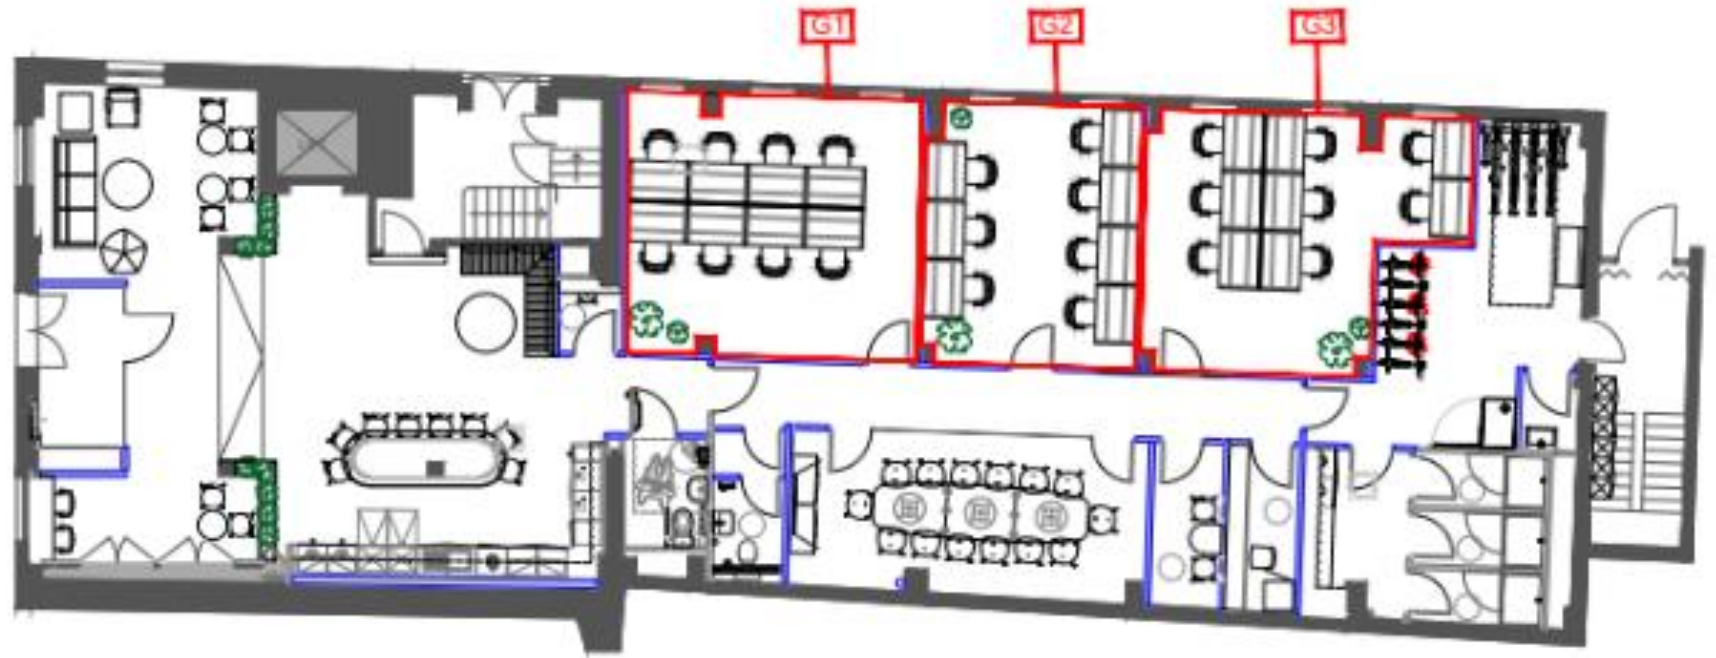

75 Bermondsey Street
London, SE1 3XF

Ground Floor

344 sq.ft, 247 sq.ft, 316 sq.ft

[More Info](#)

75 Bermondsey Street

London, SE1 3XF

1st Floor

510 sq. ft

[More Info](#)

75 Bermondsey Street

London, SE1 3XF

1st Floor (Max capacity)

2,185 sq. ft

[More Info](#)

75 Bermondsey Street

London, SE1 3XF

2nd Floor

530 sq. ft

[More Info](#)

75 Bermondsey Street

London, SE1 3XF

2nd Floor (Max capacity)

2,185 sq. ft

[More Info](#)

2,497 sq. ft

[More Info](#)