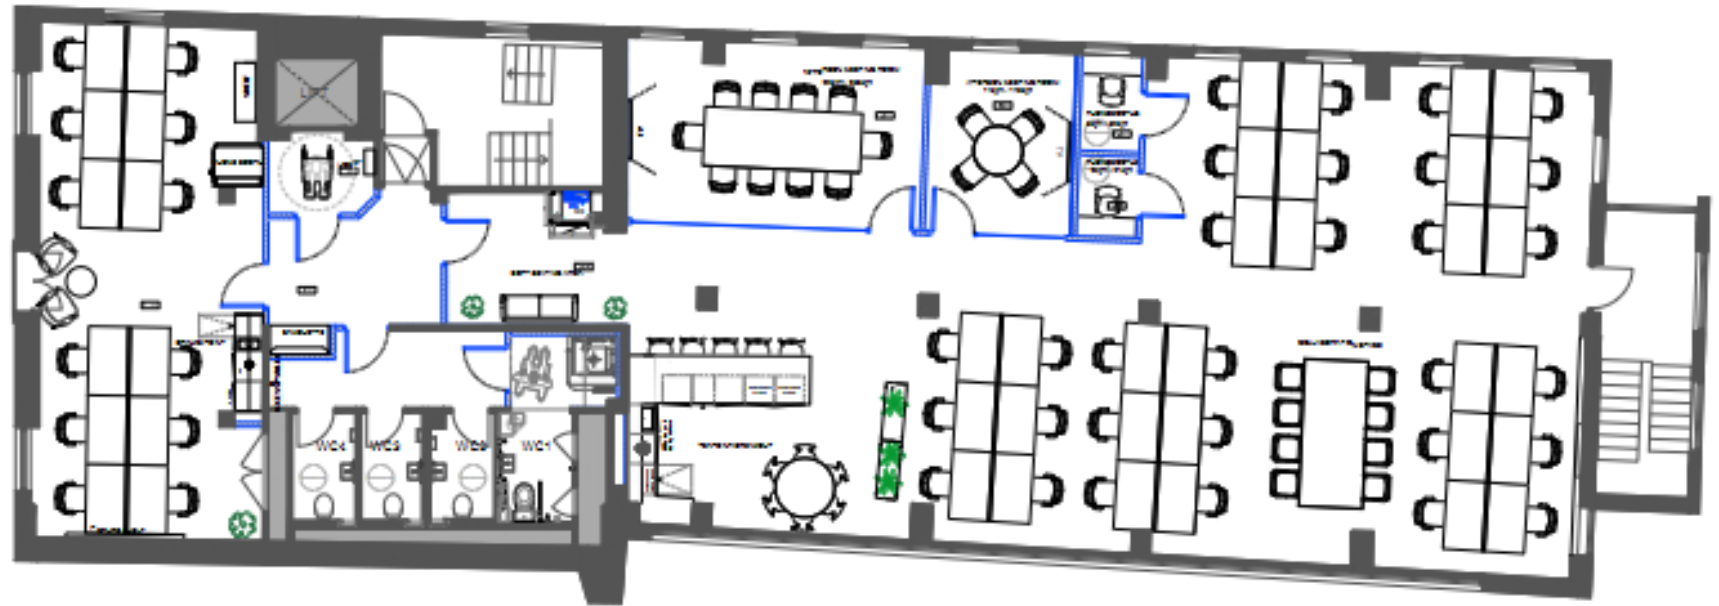

75 Bermondsey Street
London, SE1 3XF

Ground Floor

344 sq.ft, 247 sq.ft, 316 sq.ft

[More Info](#)

75 Bermondsey Street

London, SE1 3XF

1st Floor

510 sq. ft

[More Info](#)

75 Bermondsey Street

London, SE1 3XF

1st Floor (Max capacity)

2,185 sq. ft

[More Info](#)

75 Bermondsey Street

London, SE1 3XF

2nd Floor

530 sq. ft

[More Info](#)

75 Bermondsey Street

London, SE1 3XF

2nd Floor (Max capacity)

2,185 sq. ft

[More Info](#)

2,497 sq. ft

[More Info](#)