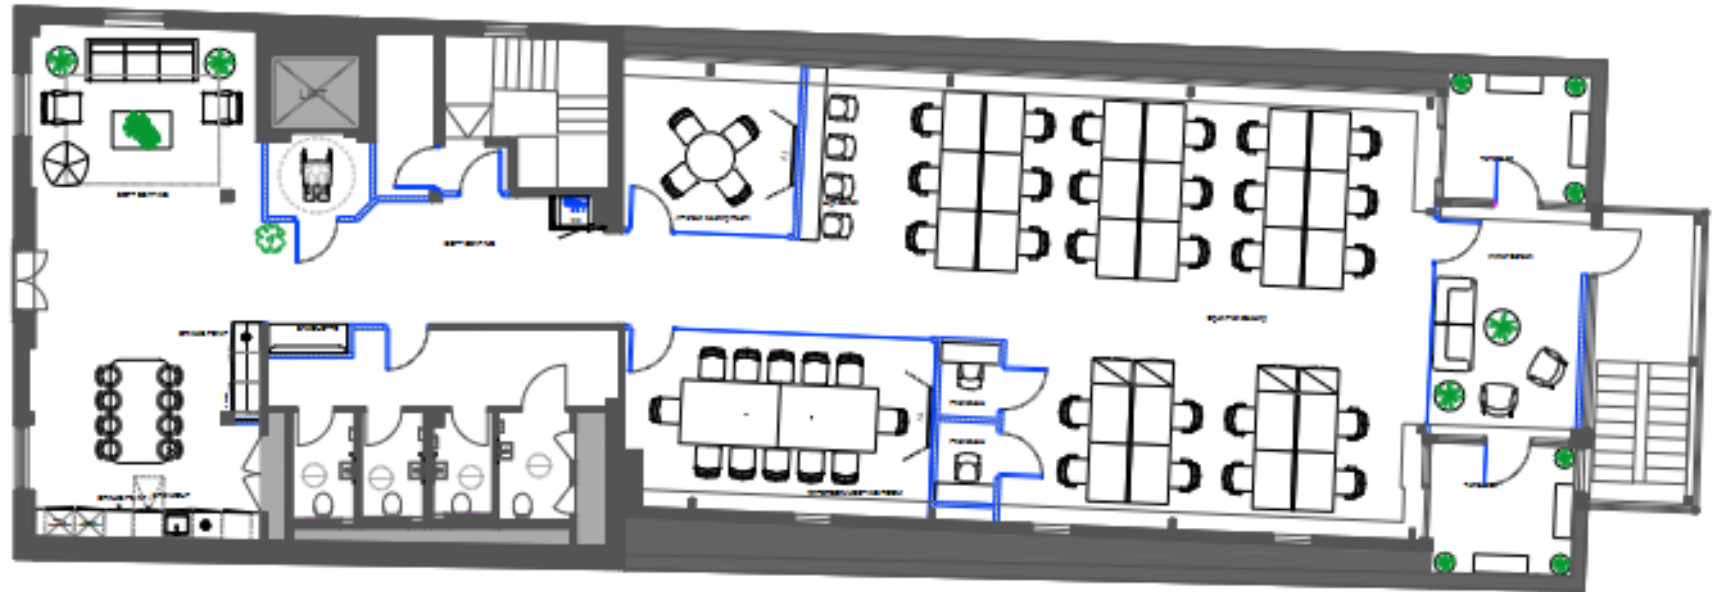

75 Bermondsey Street
London, SE1 3XF

Ground Floor

344 sq.ft, 247 sq.ft, 316 sq.ft

[More Info](#)

75 Bermondsey Street

London, SE1 3XF

1st Floor

510 sq. ft

2nd Floor

530 sq. ft

[More Info](#)

75 Bermondsey Street

London, SE1 3XF

2nd Floor (Max capacity)

2,185 sq. ft

[More Info](#)

75 Bermondsey Street

London, SE1 3XF

3rd Floor

2,497 sq. ft

[More Info](#)

75 Bermondsey Street

London, SE1 3XF

3rd Floor (Max capacity)

2,497 sq. ft

[More Info](#)