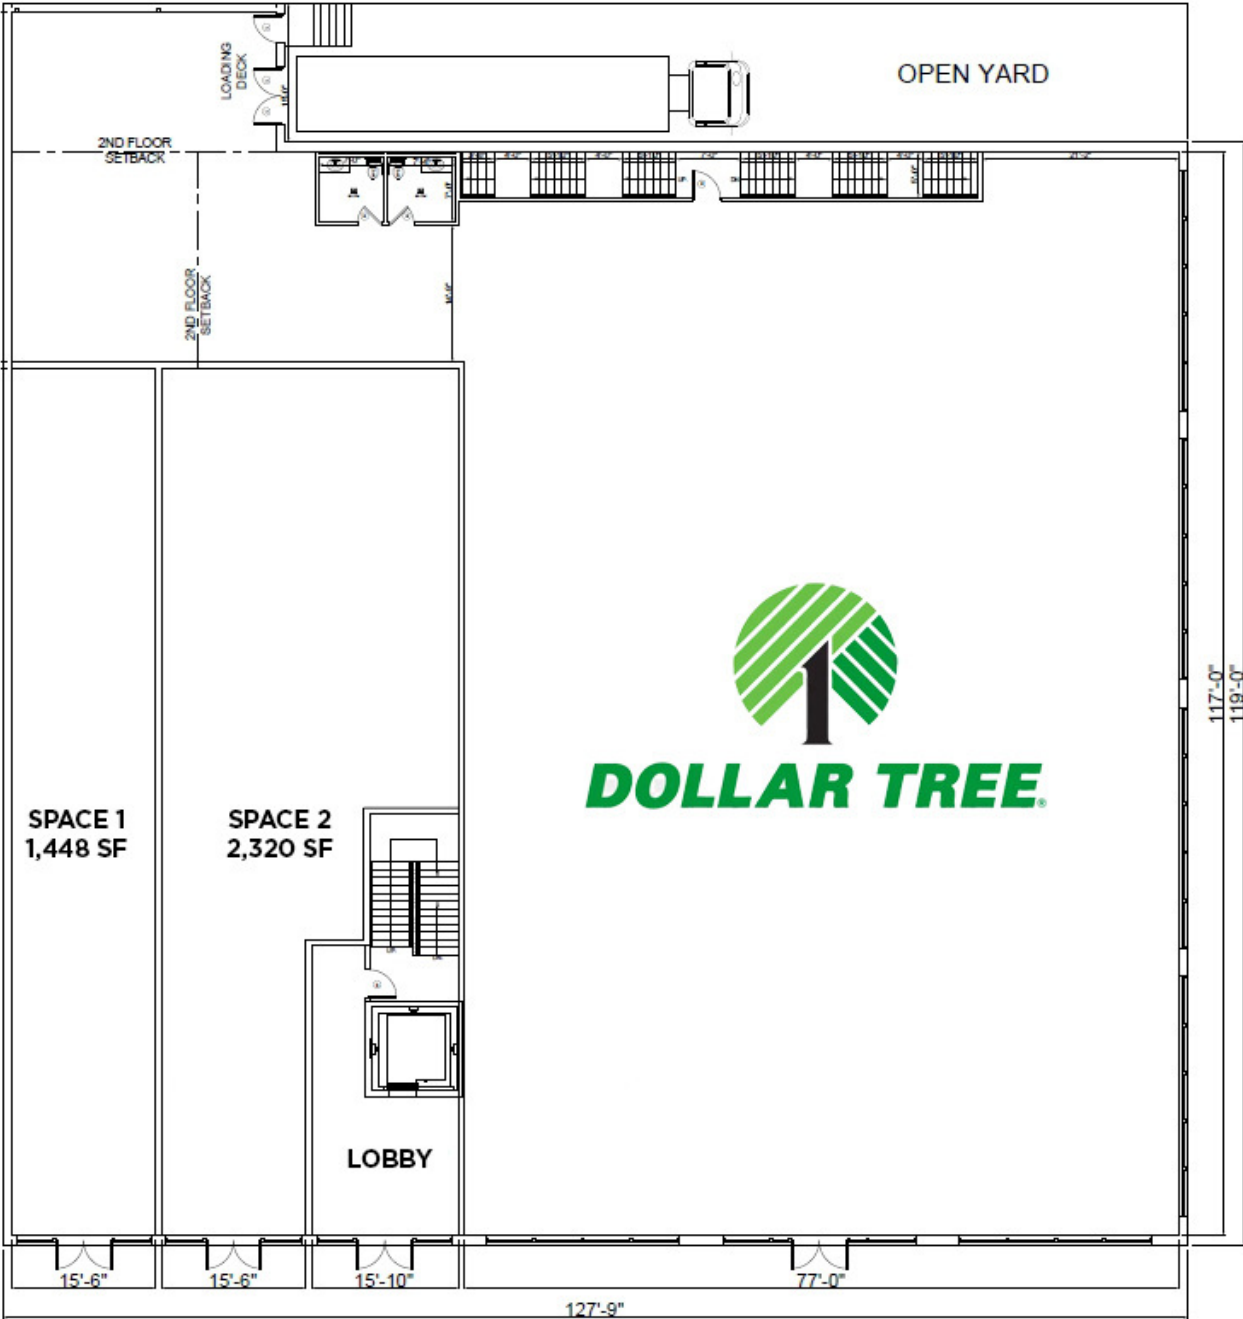

Exceptional leasing opportunity for premier in-line retail space in a Brooklyn shopping center, conveniently located just off the Jackie Robinson Parkway. Positioned directly south of Atlantic Avenue, the property boasts excellent visibility and a strong tenant mix including Arch Auto Parts, Clean Rite Center, DCAS, and Brooklyn Legal Services. With high VPD traffic counts and a vibrant retail landscape, this building offers potential for a wide range of tenants including grocery, fitness, medical, financial services, restaurants, cafes, QSRs, and more. Over 60 parking spaces combined between the surface lot and garage support easy customer access, as does the close proximity to Atlantic Av Subway Station (L) and B7, B12, and B60 Bus Stations

OFFERING SUMMARY

Lease Rate:	Upon Request
1760 Eastern Parkway / Medical & Retail:	2,320 SF / Vacant
1760 - Frontage:	15'6"
1762 Eastern Parkway / Retail:	1,000 SF / Vacant
1760 - Frontage:	14'0"
Parking:	+60 Spaces / Surface and Garage
Retail Co-Tenants:	Dollar Tree / Clean Rite / Halal Crown Chicken
Office Co-Tenants:	Dept. of City Admin. Services (DCAS) / Brooklyn Legal Services