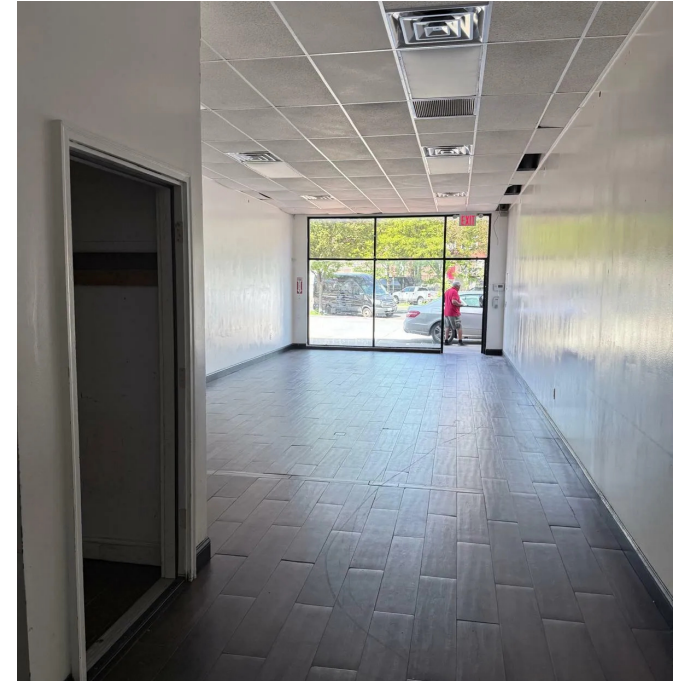

Exceptional leasing opportunity for premier in-line retail space in a Brooklyn shopping center, conveniently located just off the Jackie Robinson Parkway. Positioned directly south of Atlantic Avenue, the property boasts excellent visibility and a strong tenant mix including Arch Auto Parts, Clean Rite Center, DCAS, and Brooklyn Legal Services. With high VPD traffic counts and a vibrant retail landscape, this building offers potential for a wide range of tenants including grocery, fitness, medical, financial services, restaurants, cafes, QSRs, and more. Over 60 parking spaces combined between the surface lot and garage support easy customer access, as does the close proximity to Atlantic Av Subway Station (L) and B7, B12, and B60 Bus Stations

OFFERING SUMMARY

Lease Rate:	Upon Request
1760 Eastern Parkway / Medical & Retail:	2,320 SF / Vacant
1760 - Frontage:	15'6"
1762 Eastern Parkway / Retail:	1,000 SF / Vacant
1760 - Frontage:	14'0"
Parking:	+60 Spaces / Surface and Garage
Retail Co-Tenants:	Dollar Tree / Clean Rite / Halal Crown Chicken
Office Co-Tenants:	Dept. of City Admin. Services (DCAS) / Brooklyn Legal Services