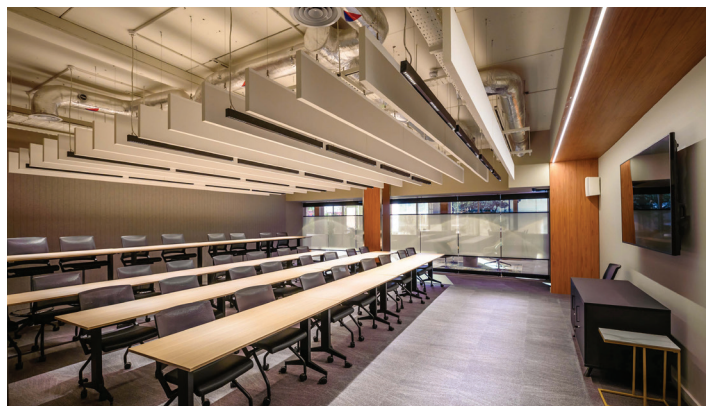

MEETINGS & EVENTS

Ideation Studio available for up to 60 people for half and full day meetings

Meeting Rooms available hourly for up to 12 people