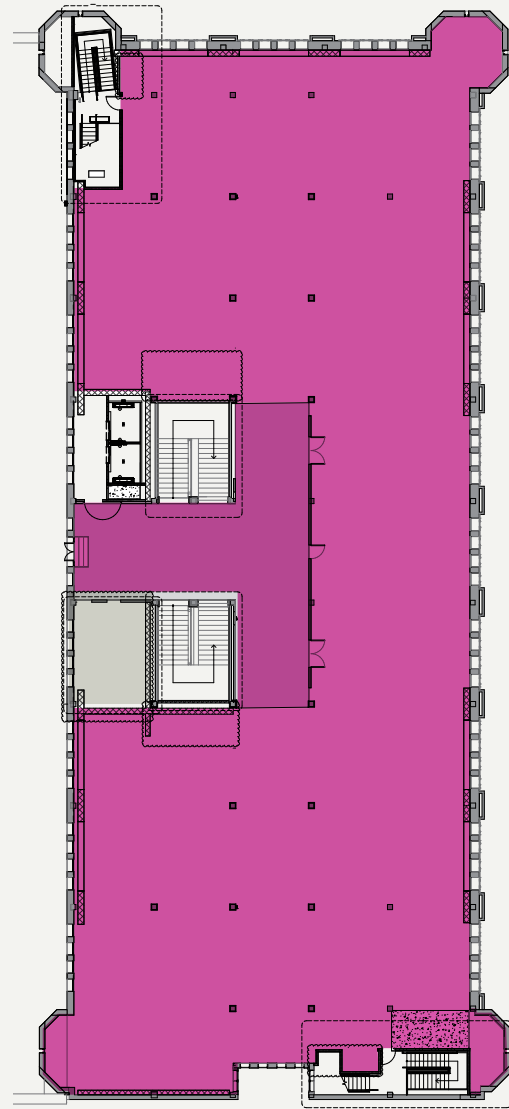

LEVEL 4

OFFICE/PDR TOWER

SF	24,708 RSF
CLEAR HEIGHT	14'

Office
 Building Support

TEST FIT

Single Tenant

Total Office Desk:	120
Total Office Chairs:	120
Total PDR Benches:	69
Total PDR Chairs:	69
TOTAL USERS:	189