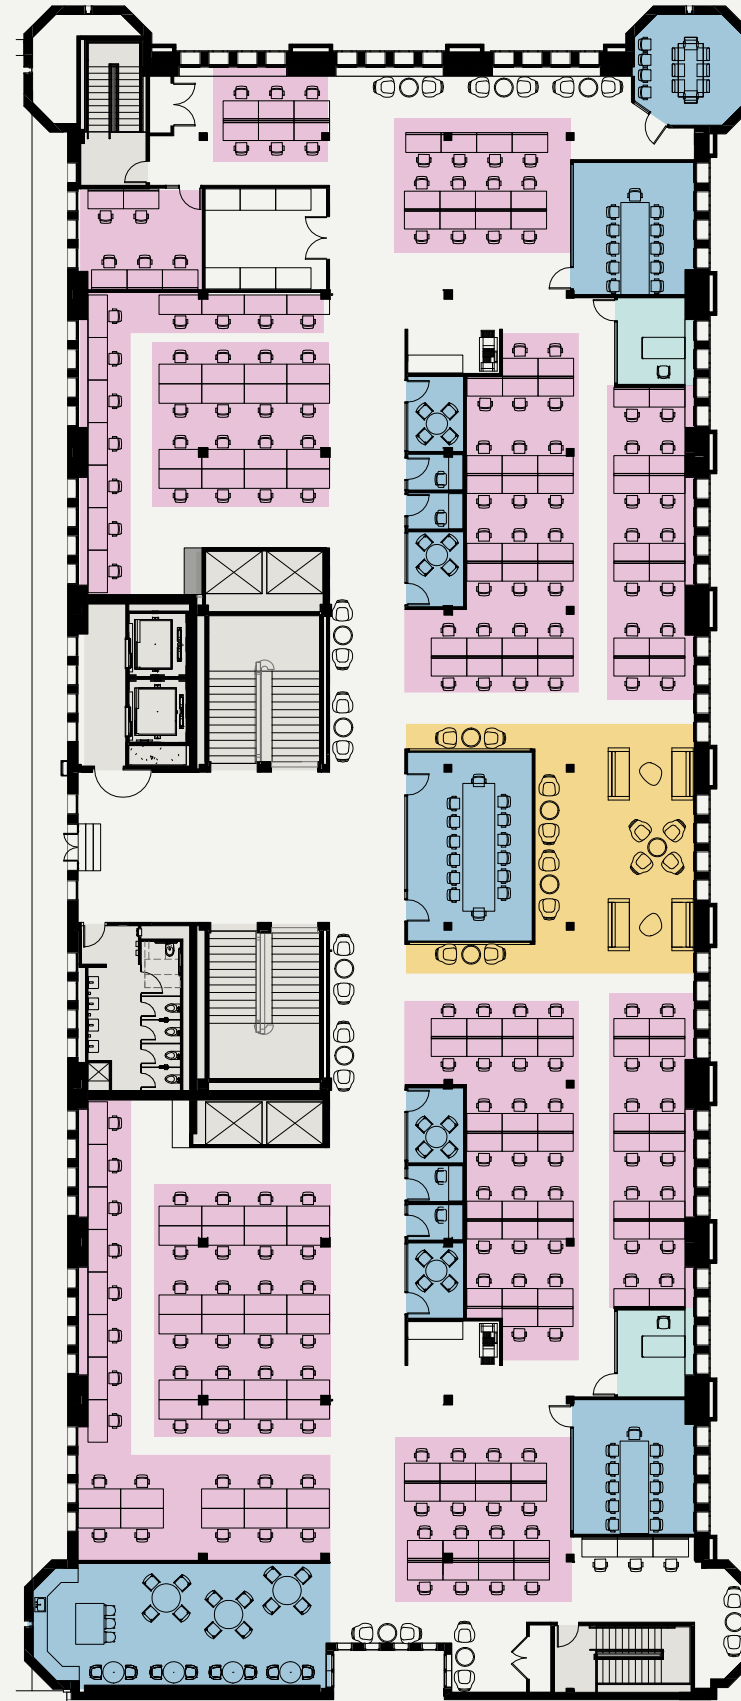

LEVEL 4

OFFICE/PDR TOWER

SF	24,708 RSF
CLEAR HEIGHT	14'

Office
 Building Support

TEST FIT

Single Tenant

Total Office Desk:	120
Total Office Chairs:	120
Total PDR Benches:	69
Total PDR Chairs:	69
TOTAL USERS:	189