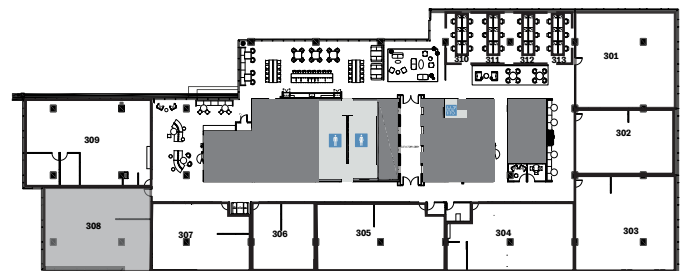

### FLOOR PLAN

SUITE #308 | 2,350 LSF

- Access to shared meeting rooms & phone booths
- Shared kitchen cafe & social/lounge area
- Mail Service
- Campus wide Wi-Fi