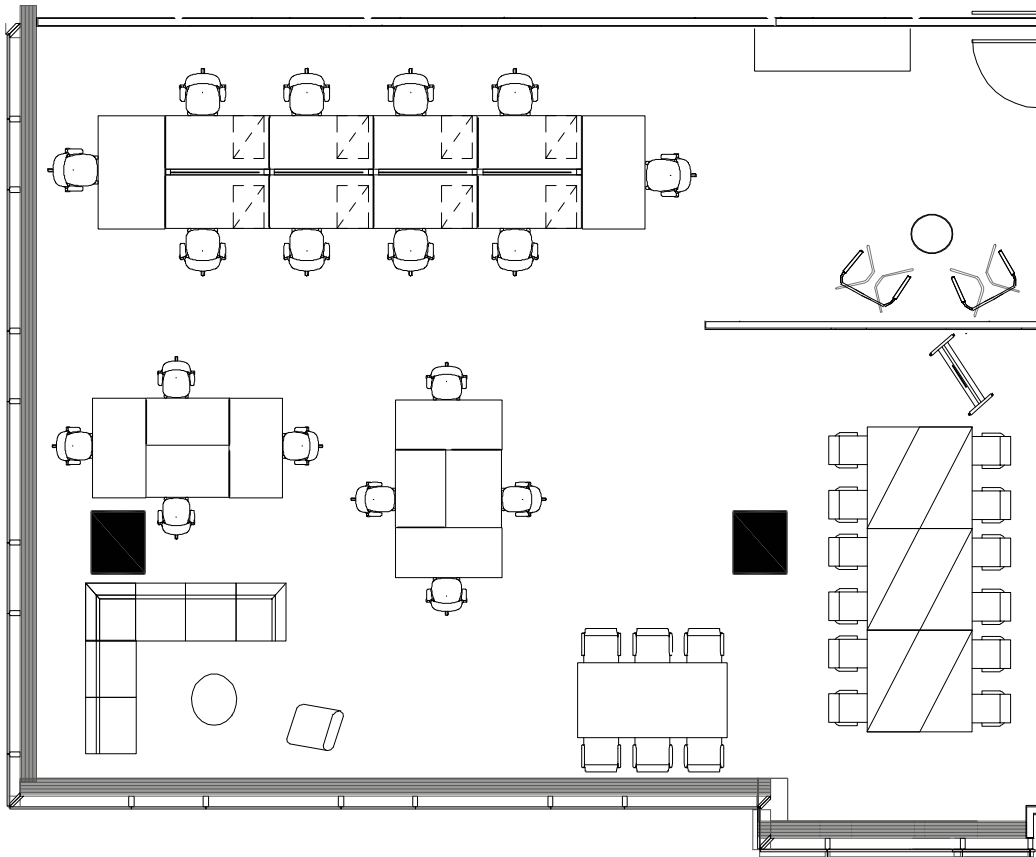

### FLOOR PLAN

SUITE #308 | 2,350 LSF

- Access to shared meeting rooms & phone booths
- Shared kitchen cafe & social/lounge area
- Mail Service
- Campus wide Wi-Fi