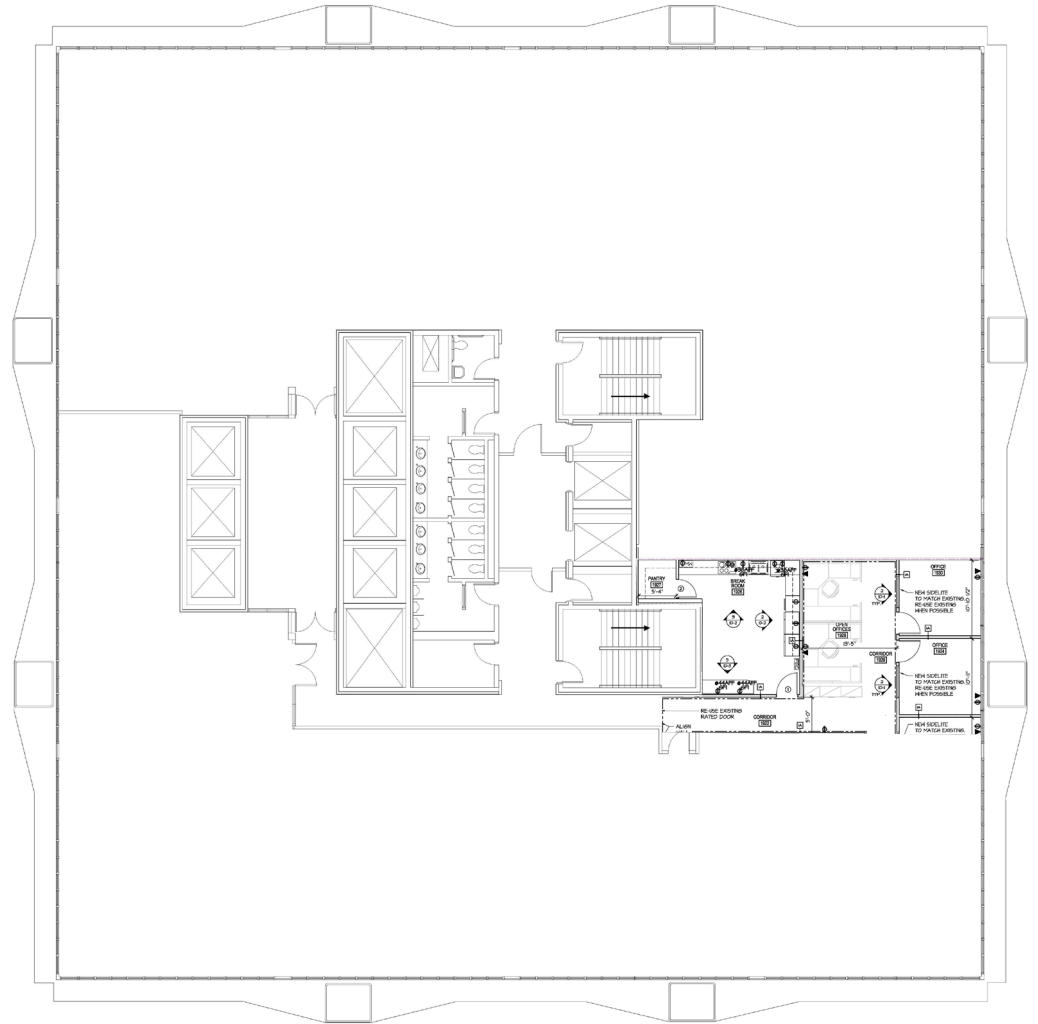

Suite 1919

1,923 s.f.

RIVERPLACE TOWER

FLOOR PLAN | Suite 1919