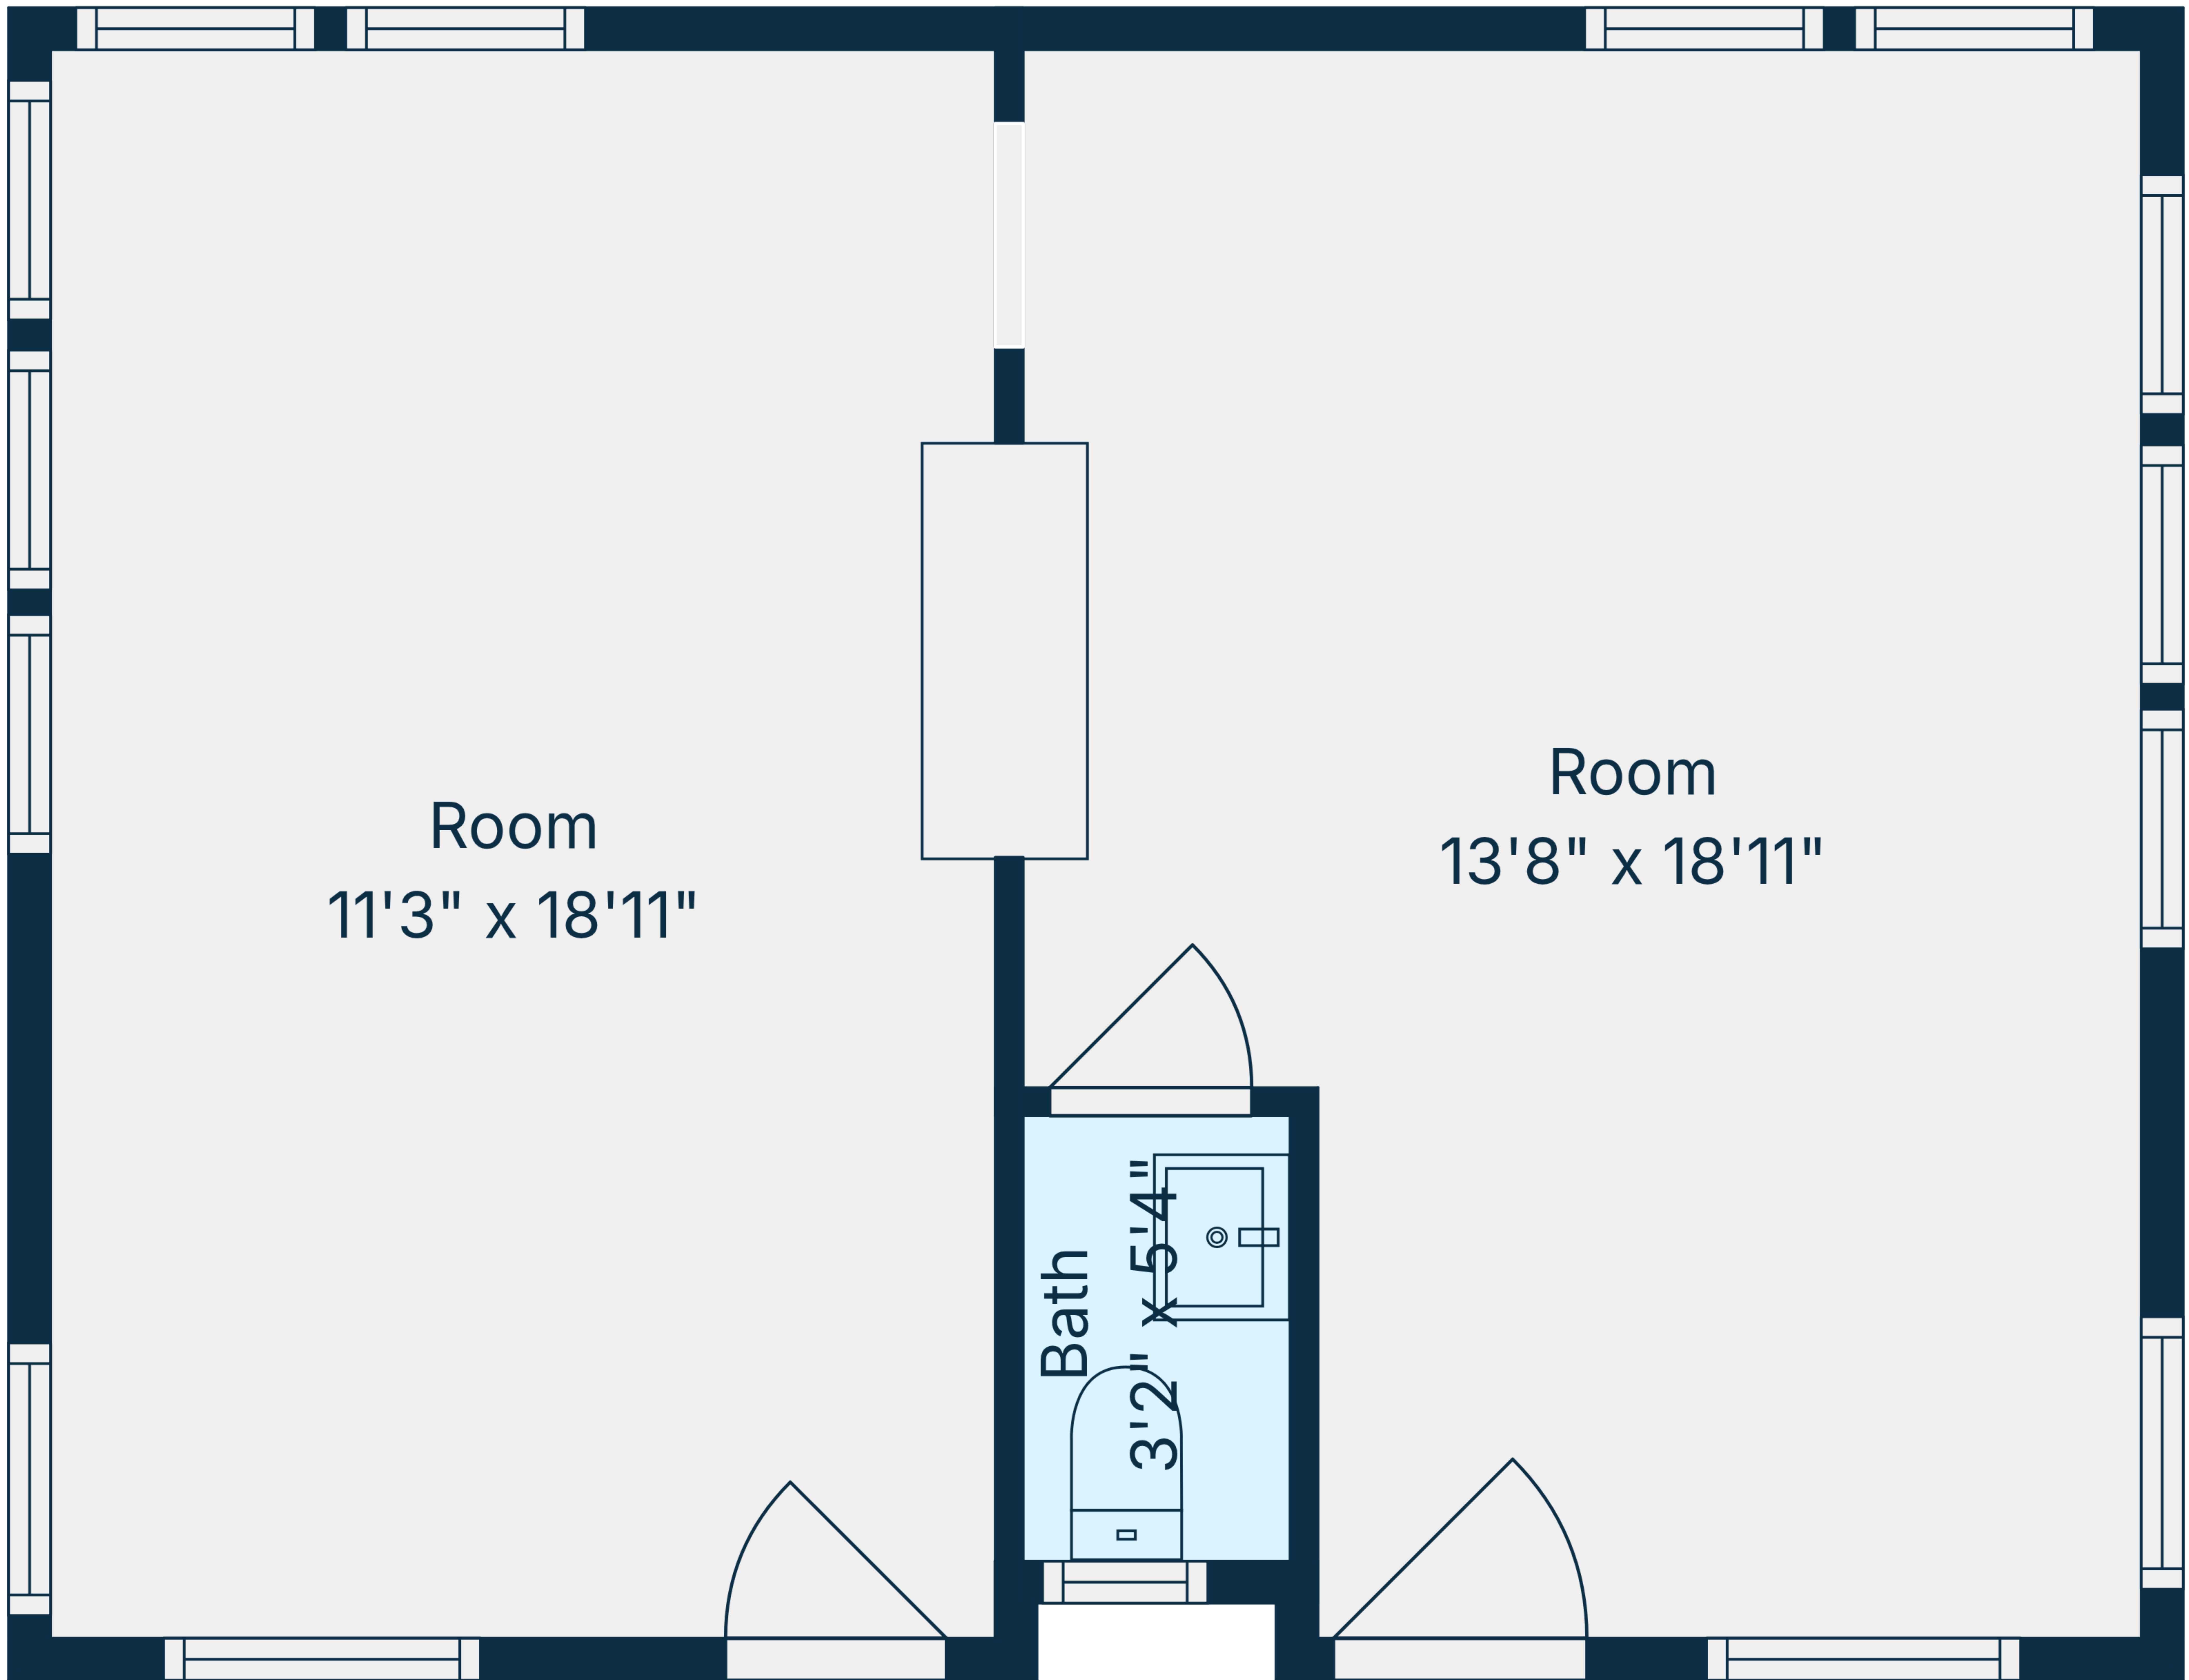

Room
11'3" x 18'11"

Room
13'8" x 18'11"

Bath
3'2" x 5'4"

TOTAL: 468 sq. ft
1st floor: 468 sq. ft
EXCLUDED AREAS: WALLS: 45 sq. ft

Room
11'3" x 18'11"

Room
13'8" x 18'11"

Bath
3'2" x 5'4"

TOTAL: 468 sq. ft
1st floor: 468 sq. ft
EXCLUDED AREAS: WALLS: 45 sq. ft