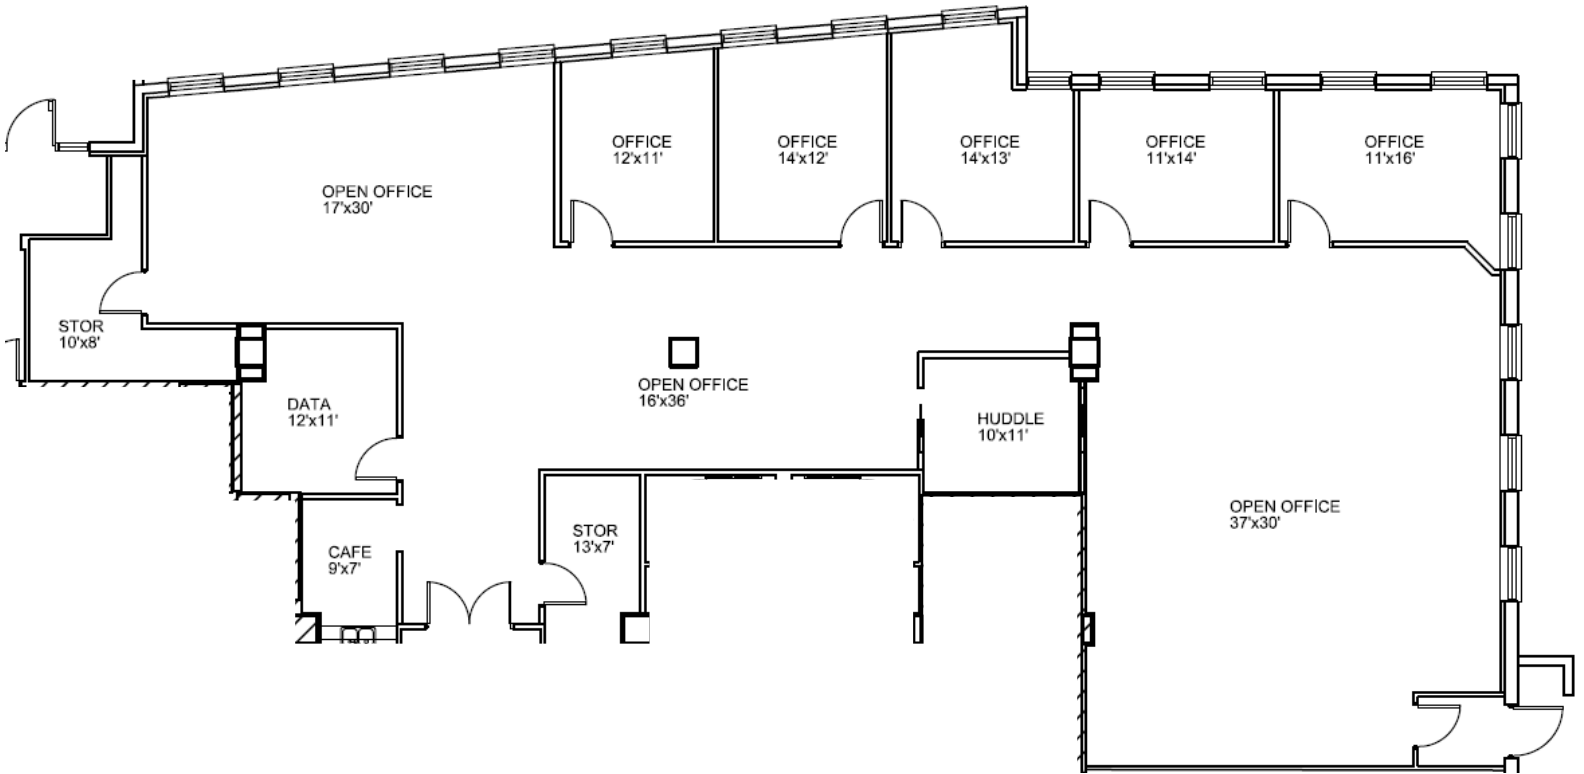

EMERALD VIEW AT VISTA CENTER

SUITE 100 | 4,442 SF

FOR MORE INFORMATION, PLEASE CONTACT:

KEVIN MCCARTHY
Senior Managing Director
+1 561 292 2668
kevin.mccarthy@jll.com

KEVIN PROBEL
Senior Managing Director
+1 561 676 2131
kevin.probel@jll.com