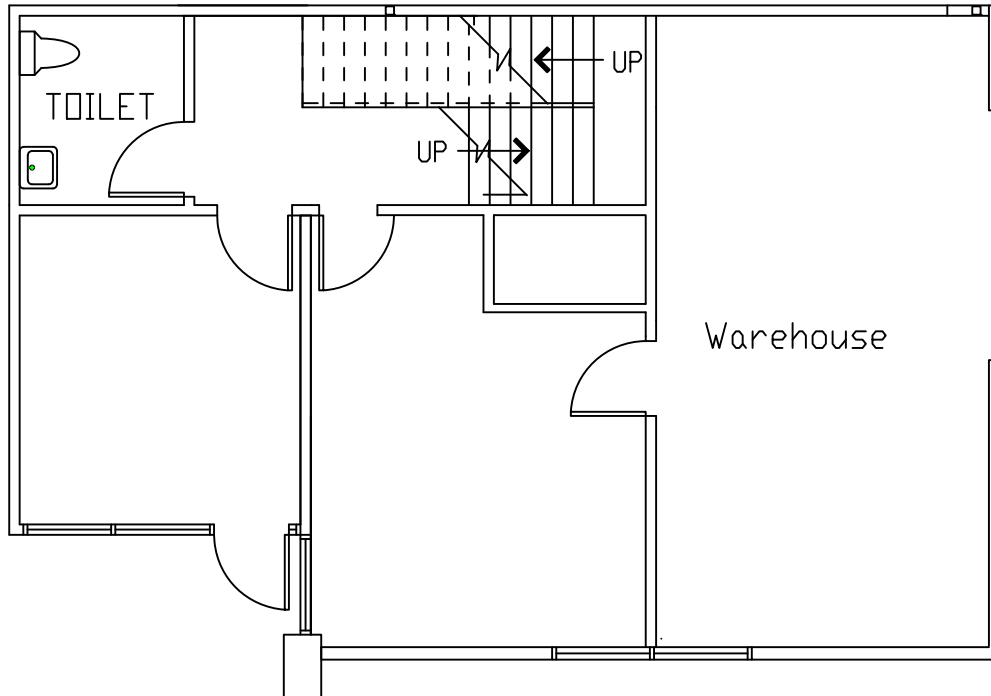

16735 Saticoy St #104  
2,207 Sq Ft  
Office/Warehouse 84%/16%

First Floor

Second Floor