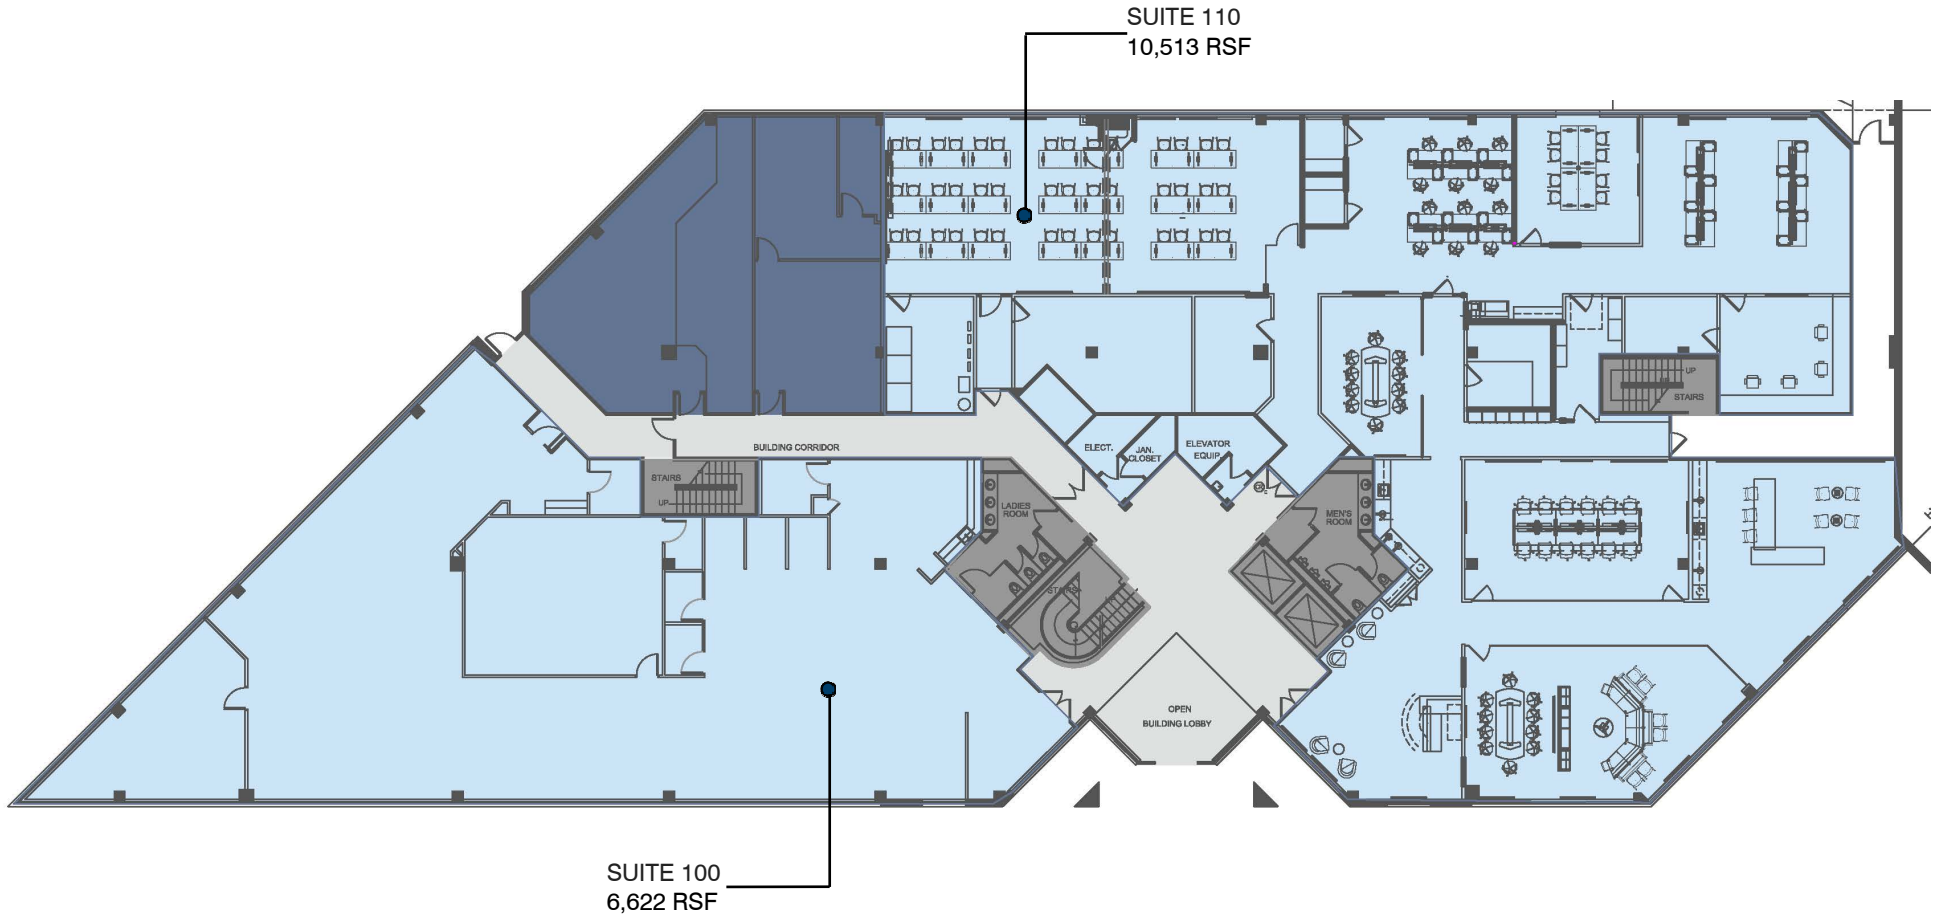

SOUTHPOINT I

1160 West Swedesford Road, Berwyn, PA

FIRST FLOOR PLAN

for more information : KATHY SWEENEY-POGWIST | 610.832.7743 | kathy.sweeney-pogwist@bdnreit.com

555 East Lancaster Ave, Suite 110
Radnor, PA 19087