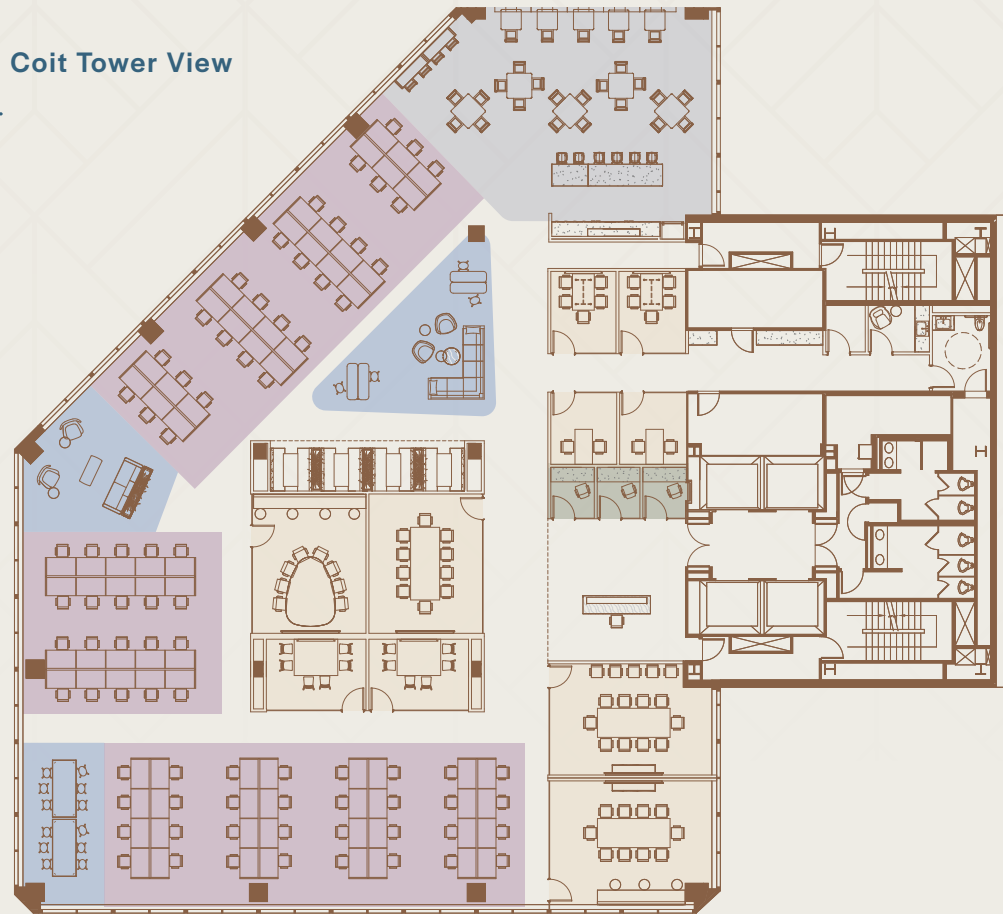

SUITE 1500

13,770 RSF
FULL FLOOR
AVAILABLE Q2 2026

Occupancy-ready, fully furnished spec suite in progress.

- Workstations
- Kitchen and Break Area
- Phone Rooms
- Meeting Rooms
- Reception / Collaboration Space

Coit Tower View

Ferry Building View

Bay Bridge View

*Photos of representative space