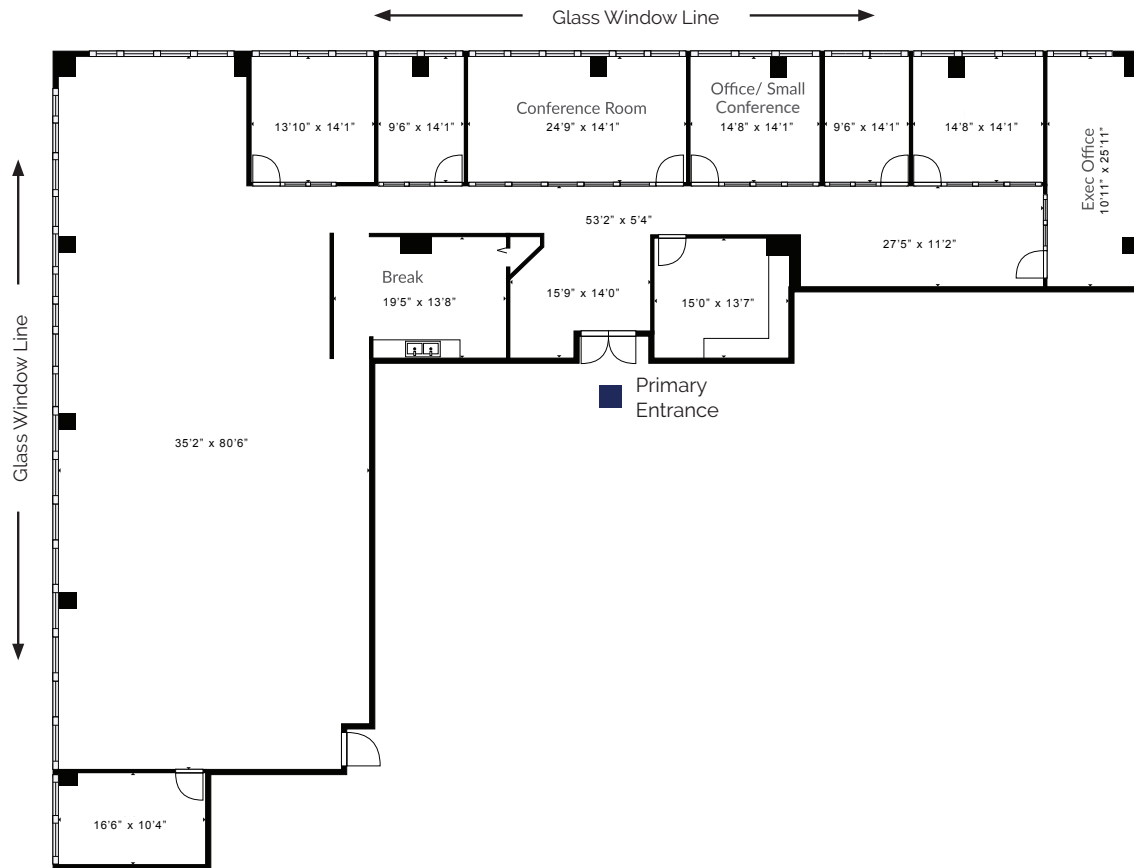

FAIRWINDS TOWER

135 W. Central Blvd.
Orlando, FL 32801

Suite 550

6,847 RSF

FOR LEASING INFORMATION:

Micah Strader
Managing Director
407.982.8688
micah.strader@jll.com

Madison Kimbell
Vice President
407.982.8580
madison.kimbell@jll.com