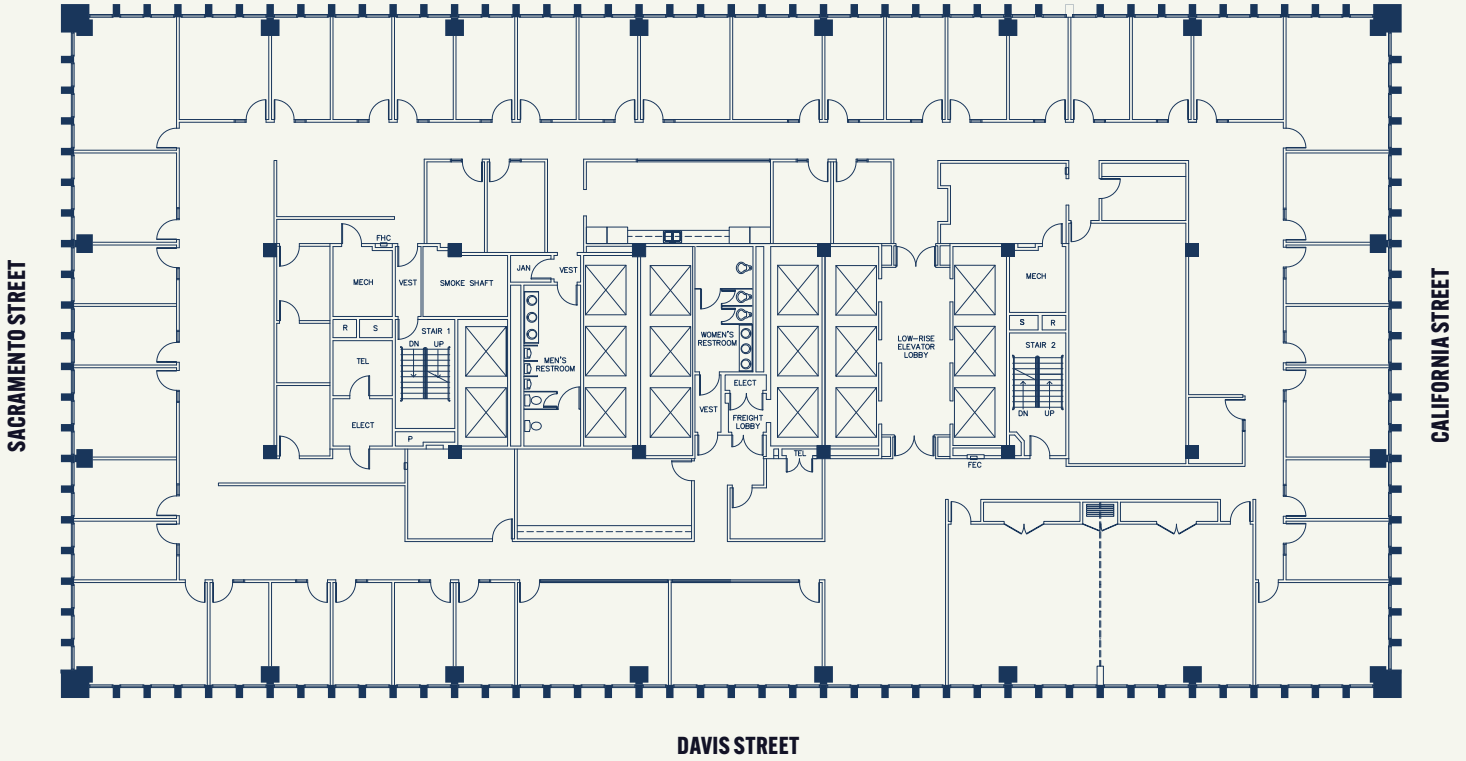

9TH FLOOR

AVAILABLE JANUARY 2027

19,900 RSF

39 Exterior Offices/ Meeting Rooms

2 Large Conference Rooms

 Kitchen

 Multiple Copy and Storage Areas