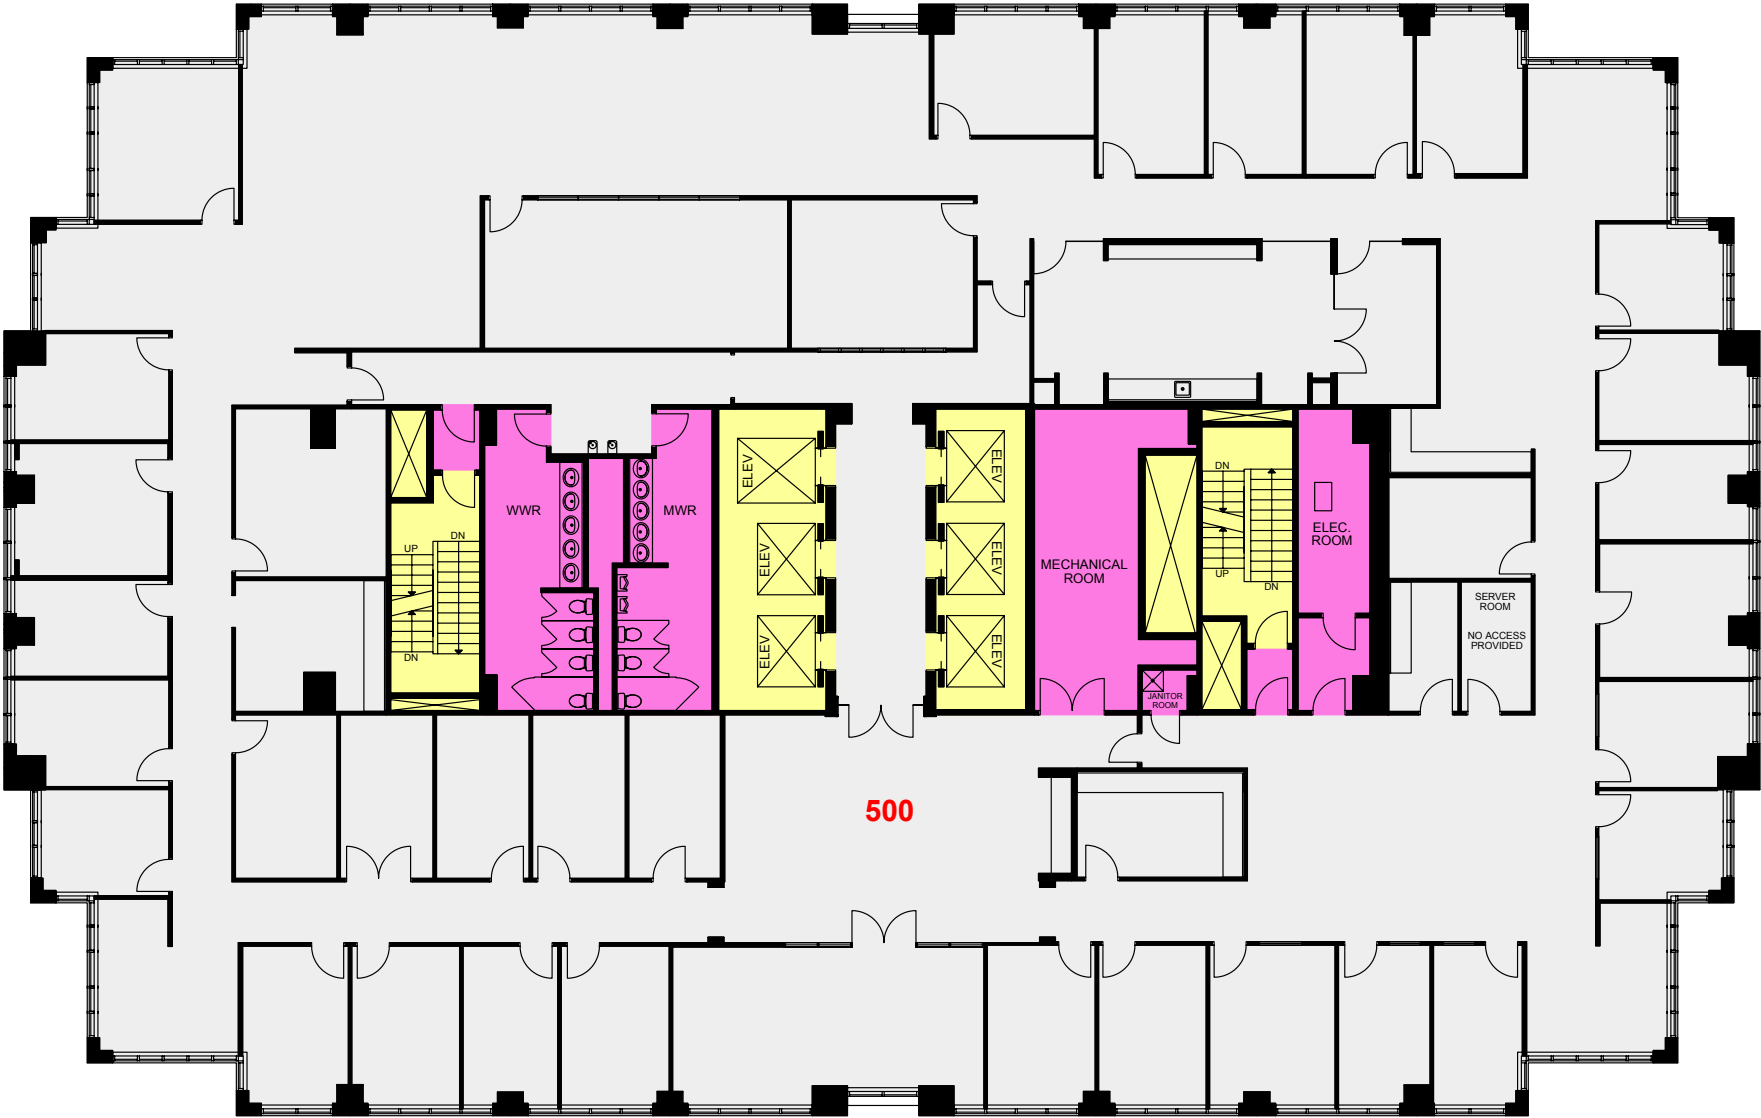

515 E. Las Olas - Suite 500 - 16,052 sf

| | |
|-------------|----------------------|
| Version | Created: 10/23/2023 |
| FP1A | Measured: 09/14/2023 |

515 East Las Olas Boulevard
Fort Lauderdale, Florida, USA

Suite 500

Please refer to corresponding
BOMA Office 2017 Method A Area
Chart:

515eastlasolas-b17a-1a.pdf

This work product has been prepared by Extreme Measures Inc. pursuant to a contract with the Client for the sole benefit of and use by the Client. No third party may rely on this work product without the receipt of a reliance letter from Extreme Measures Inc.