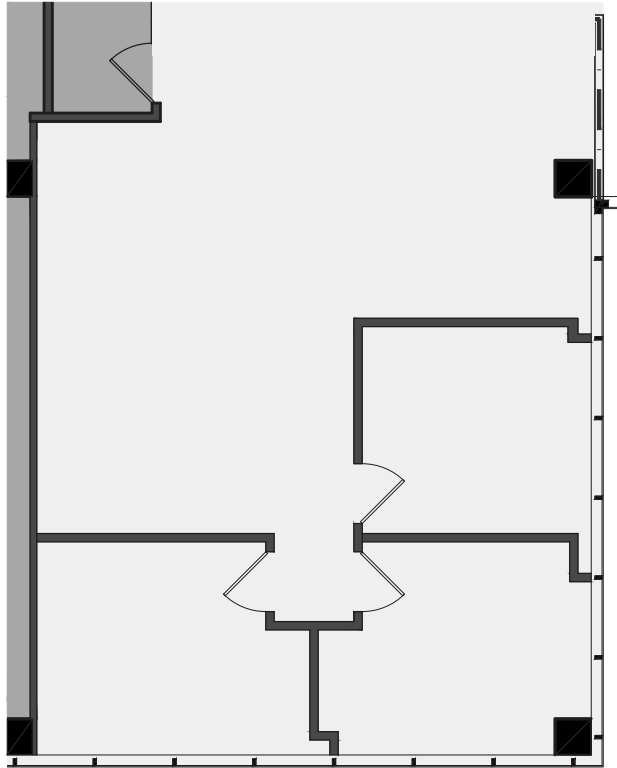

# SUITE 210

1,245 RSF

\$3.85-\$4.05 PSF/MO FSG

3 OFFICES

RARE, CORNER  
MINI-SUITE

LARGE CONFERENCE/  
COMMON TRAINING  
ROOM

FREE SURFACE  
PARKING