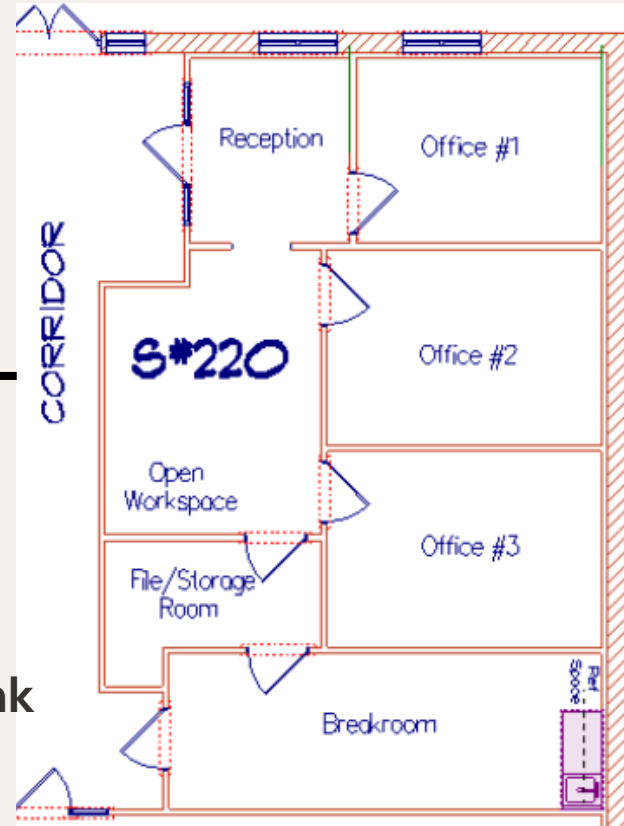

Space Available

105 STONY POINTE WAY, STRASBURG 22657

950 sq.ft.

Suite 220 Finished Space

- Reception Area
- 3 Offices
- Open Workspace Area
- File/Supply Room
- Break Room: Cabinetry & Sink
- Corridor Restrooms