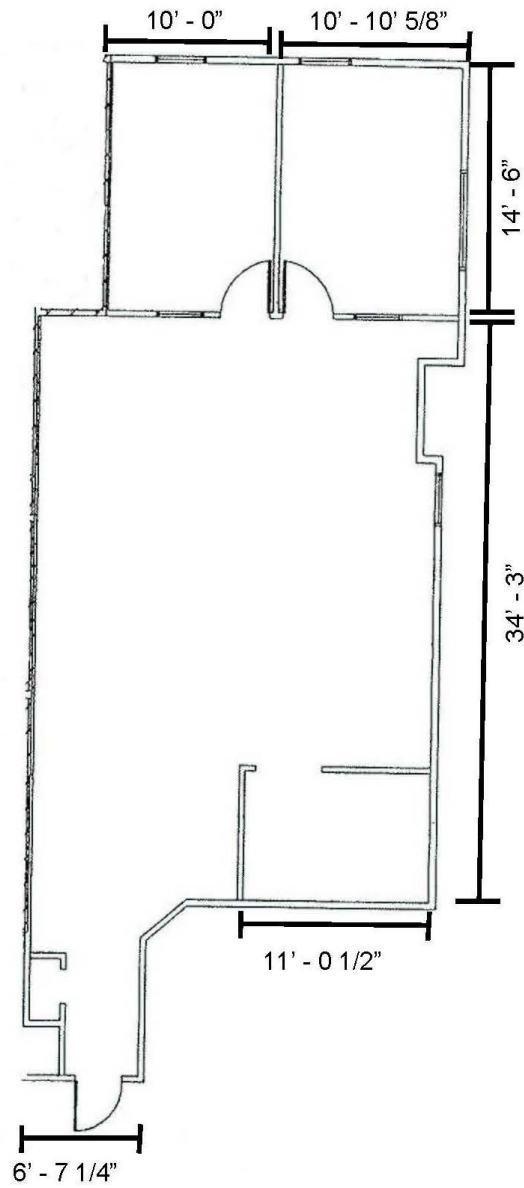

Floor Plan:

1110 Douglas Avenue
Suite 1002
Altamonte Springs, FL 32714
1,452 RSF

Southeastern Realty Group
933 Lee Road, Suite 400, Orlando, Florida 32810
407-629-5595 phone, 407-645-2035 fax
Visit our website at www.southeasternrealty.com