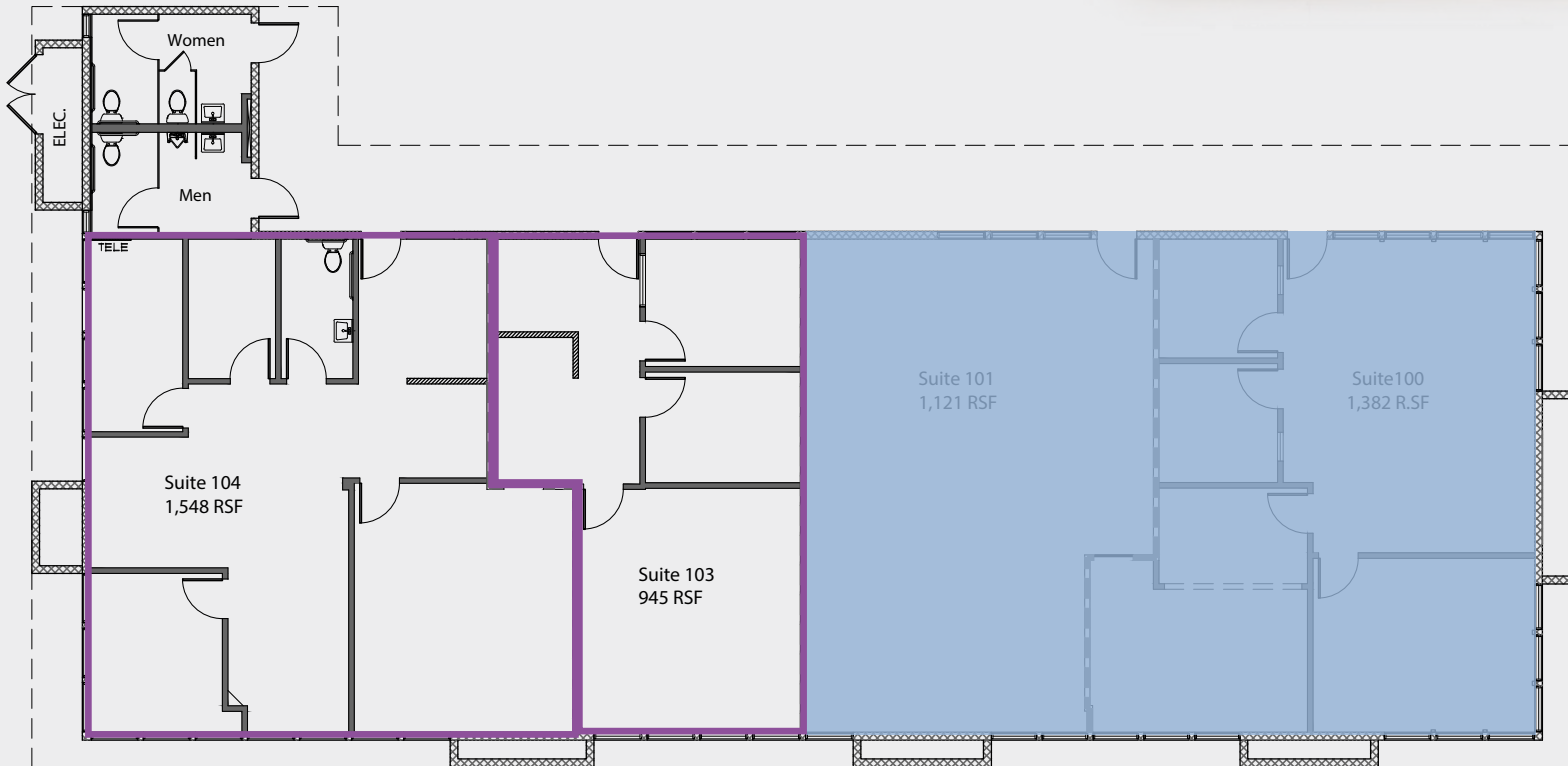

# 1760 W. CAMERON AVE.

	Suite	Square Feet	Video Tour
Contiguous to 2,493 SF	103	945 SF	<a href="#">▶</a>
	104	1,548 SF	<a href="#">▶</a>

Suite 104

Suite 103

1ST FLOOR