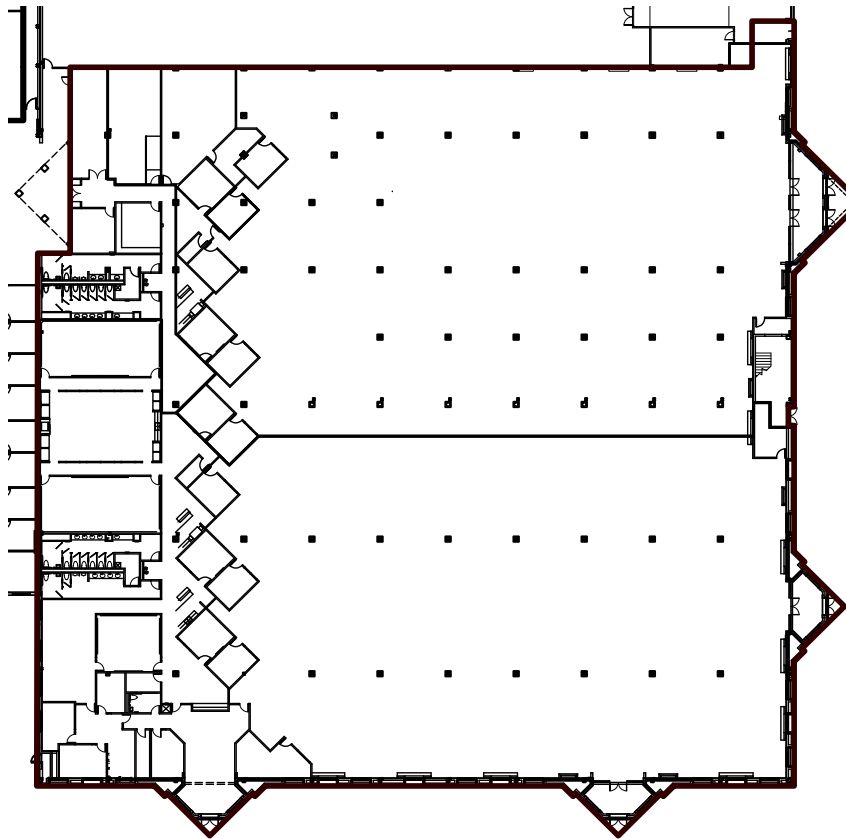

NETPARK

TAMPA BAY

SUITE 1100

77,050 RSF

Level One

ROXANNE KEMPH
Senior Vice President
T +1 813 286 7700
roxanne.kemph@cbre.com

KELLEY MATHESON
First Vice President
T +1 813 273 8489
kelley.matheson@cbre.com