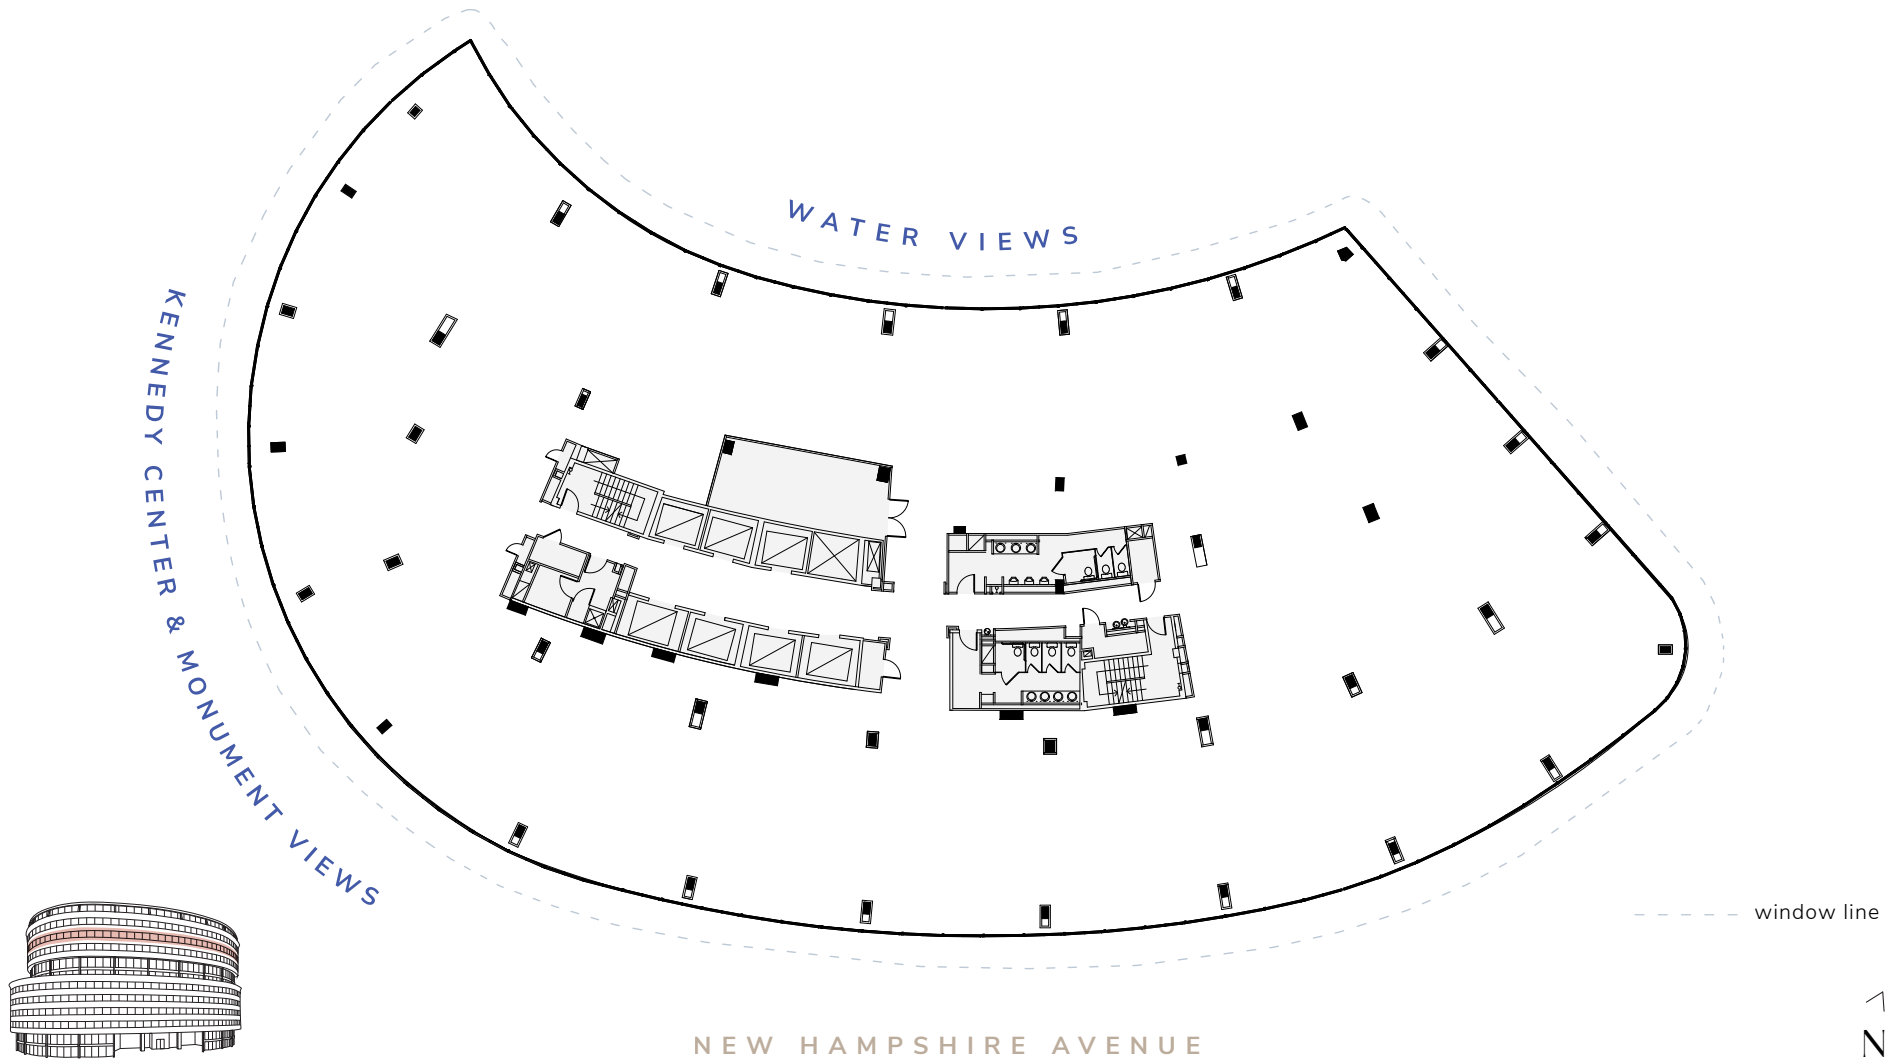

WATERGATE 600

600 NEW HAMPSHIRE AVE

FLOOR

AVAILABLE

RSF

10

Now

26,609