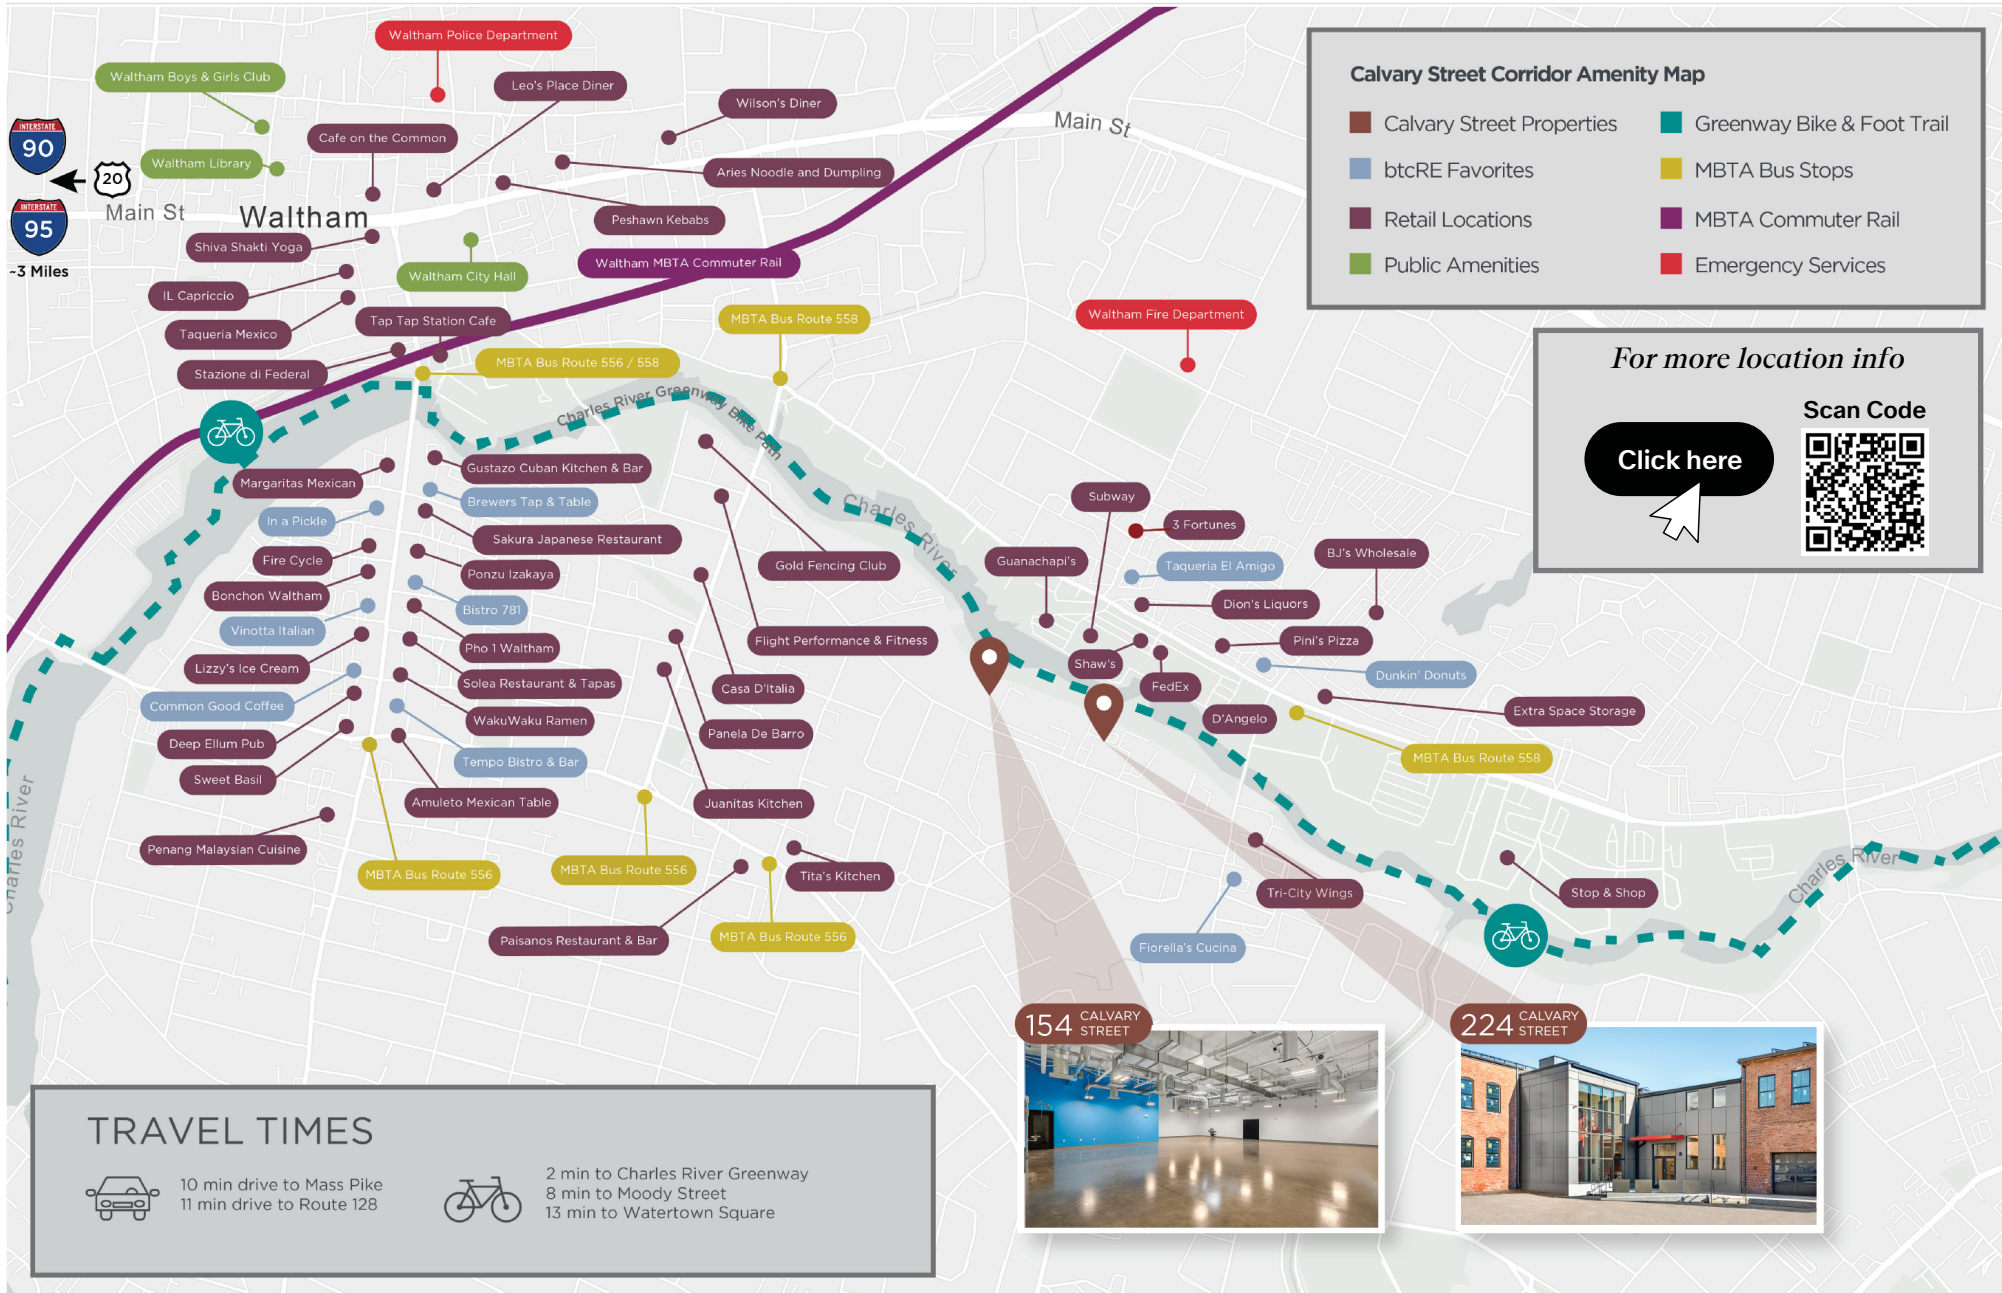

# Location Map

### Calvary Street Corridor Amenity Map

- Calvary Street Properties
- btcRE Favorites
- Retail Locations
- Public Amenities
- Greenway Bike & Foot Trail
- MBTA Bus Stops
- MBTA Commuter Rail
- Emergency Services

For more location info

Click here

Scan Code

### TRAVEL TIMES

10 min drive to Mass Pike  
11 min drive to Route 128

2 min to Charles River Greenway  
8 min to Moody Street  
13 min to Watertown Square