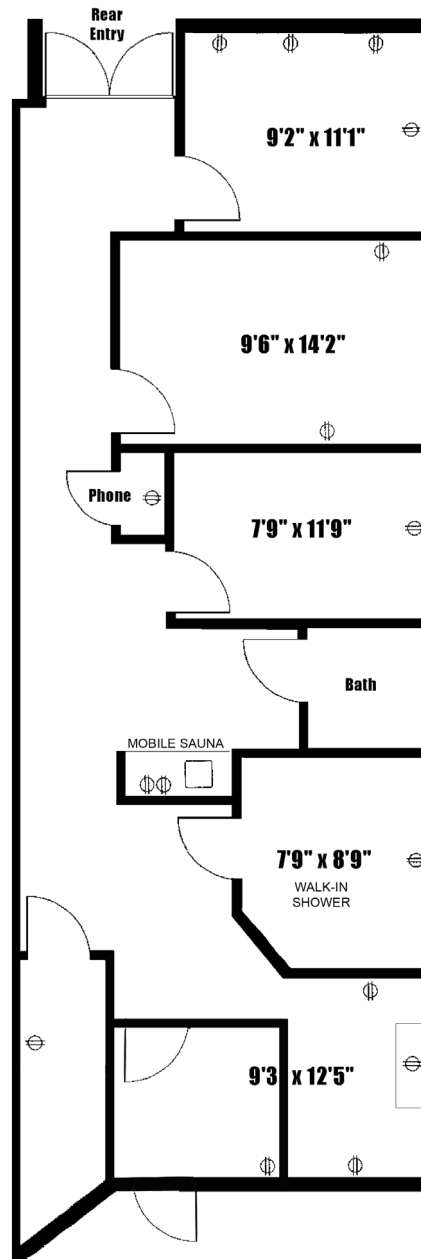

FOR LEASE

CENTURION SQUARE

8382 BAYMEADOWS ROAD • JACKSONVILLE, FL 32256

SUITE 7
AVAILABLE
± 1,223 SF

► **John Hodges**
Senior Leasing Associate
904.737.8846 x114
leasing@imc-jax.com