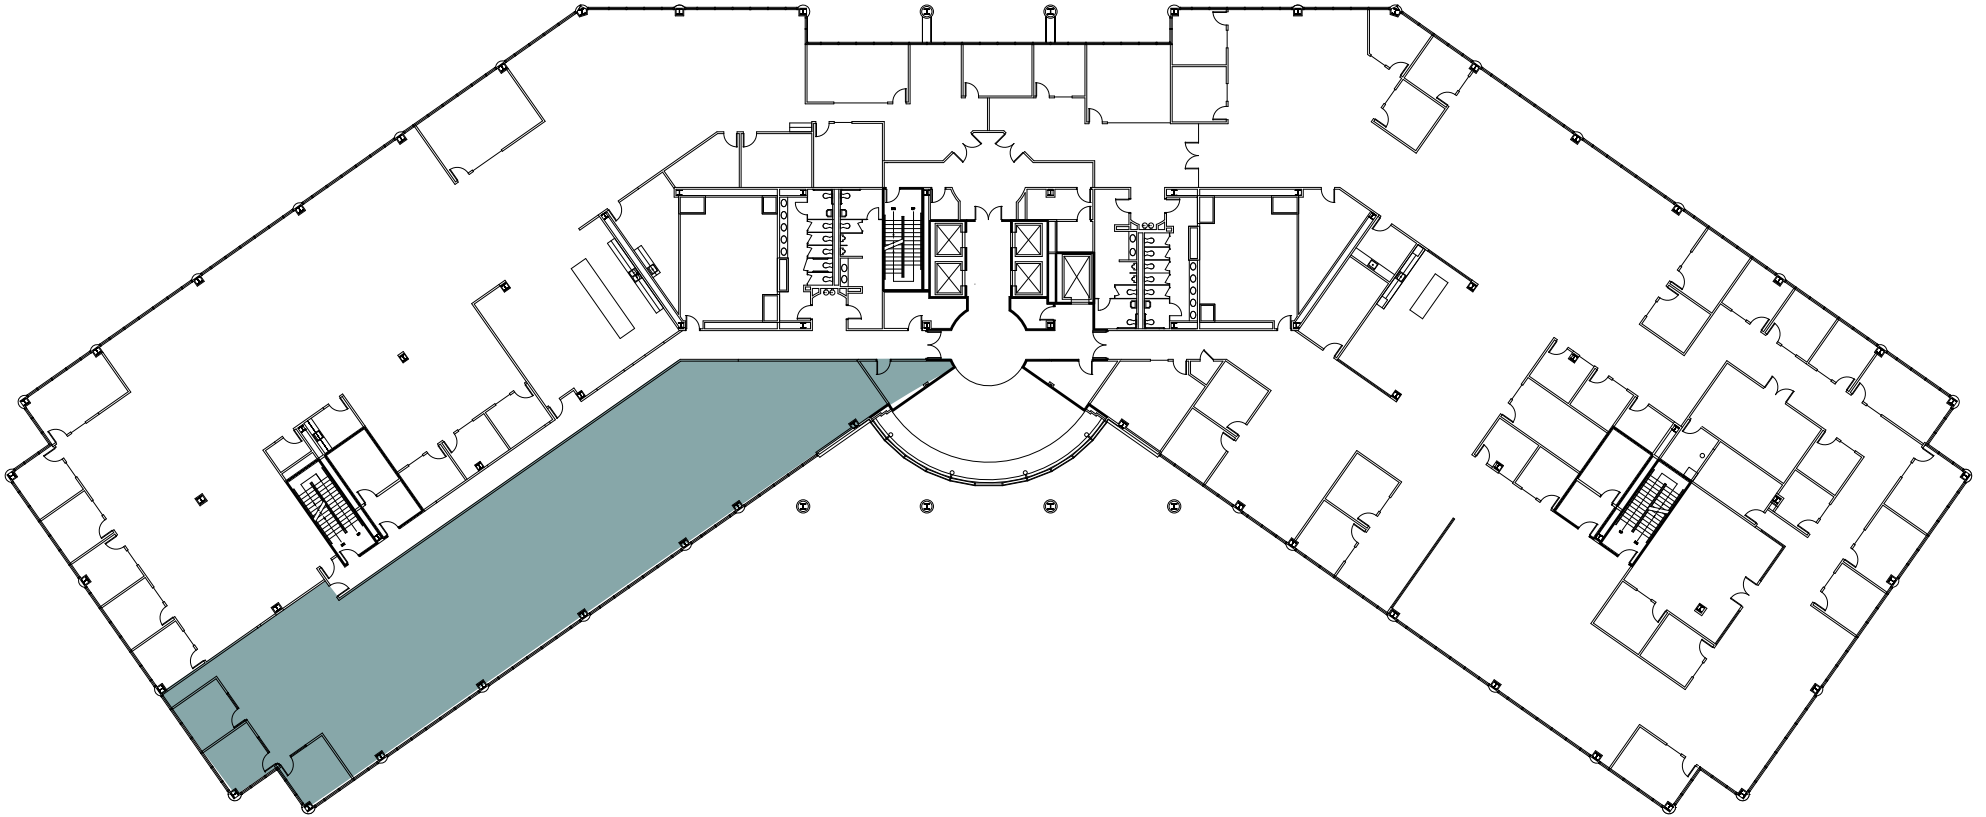

570 Carillon

570 Carillon Parkway
St Petersburg, FL 33716

Suite Sheet

Suite 205 - 7,045 SF

Contact Us

Barry Hanerfeld

Senior Vice President
+1 813 334 7561
barry.hanerfeld@cbre.com

Molly Molloy Catlett