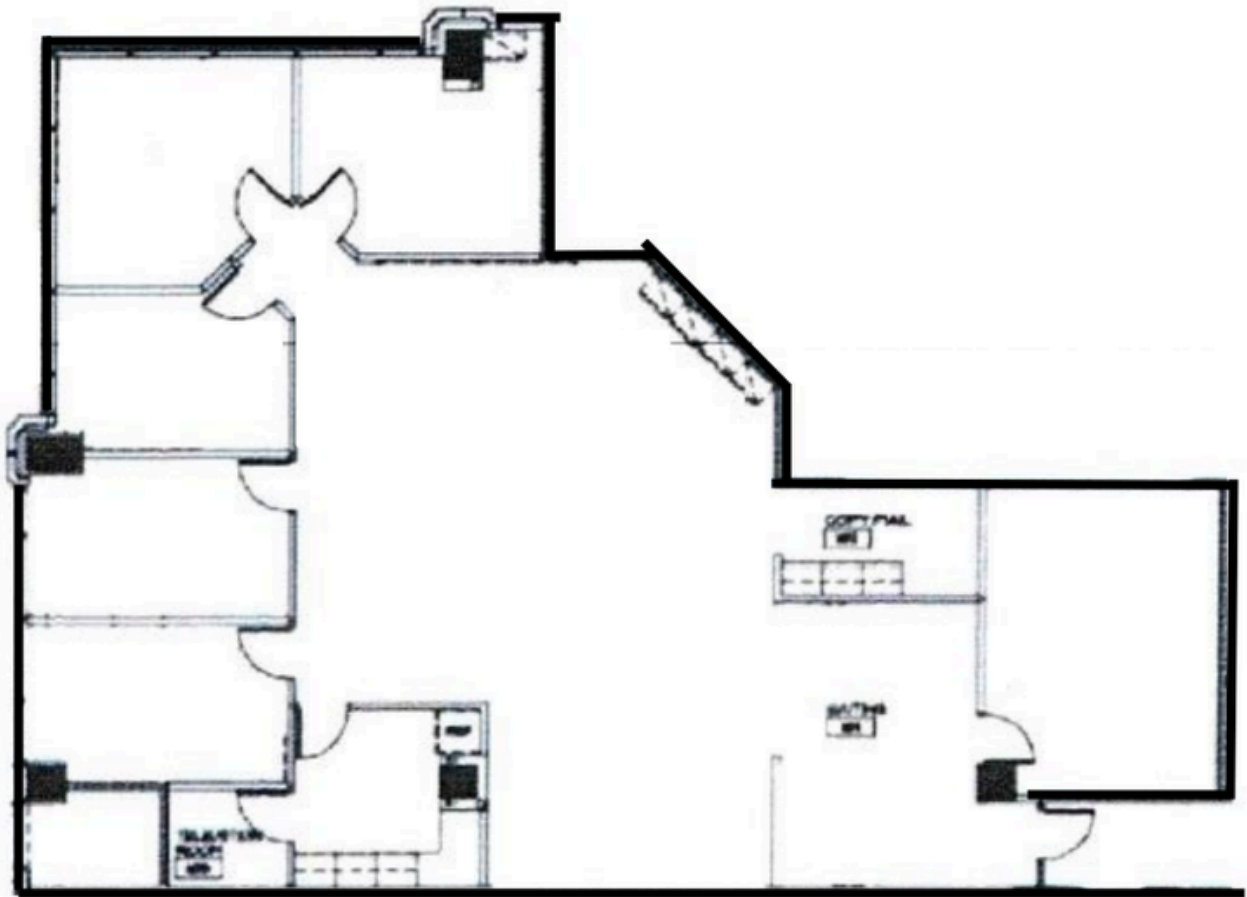

Lake Shore Plaza

1301 International Parkway
Sunrise, FL 33323

Suite 110 | 3,043 SF

For more information please contact:

Brady Titcomb
Executive Vice President
brady.titcomb@jll.com
+1 954 653 3222

Kevin McCarthy
Senior Managing Director
kevin.mccarthy@jll.com
+1 561 292 2668