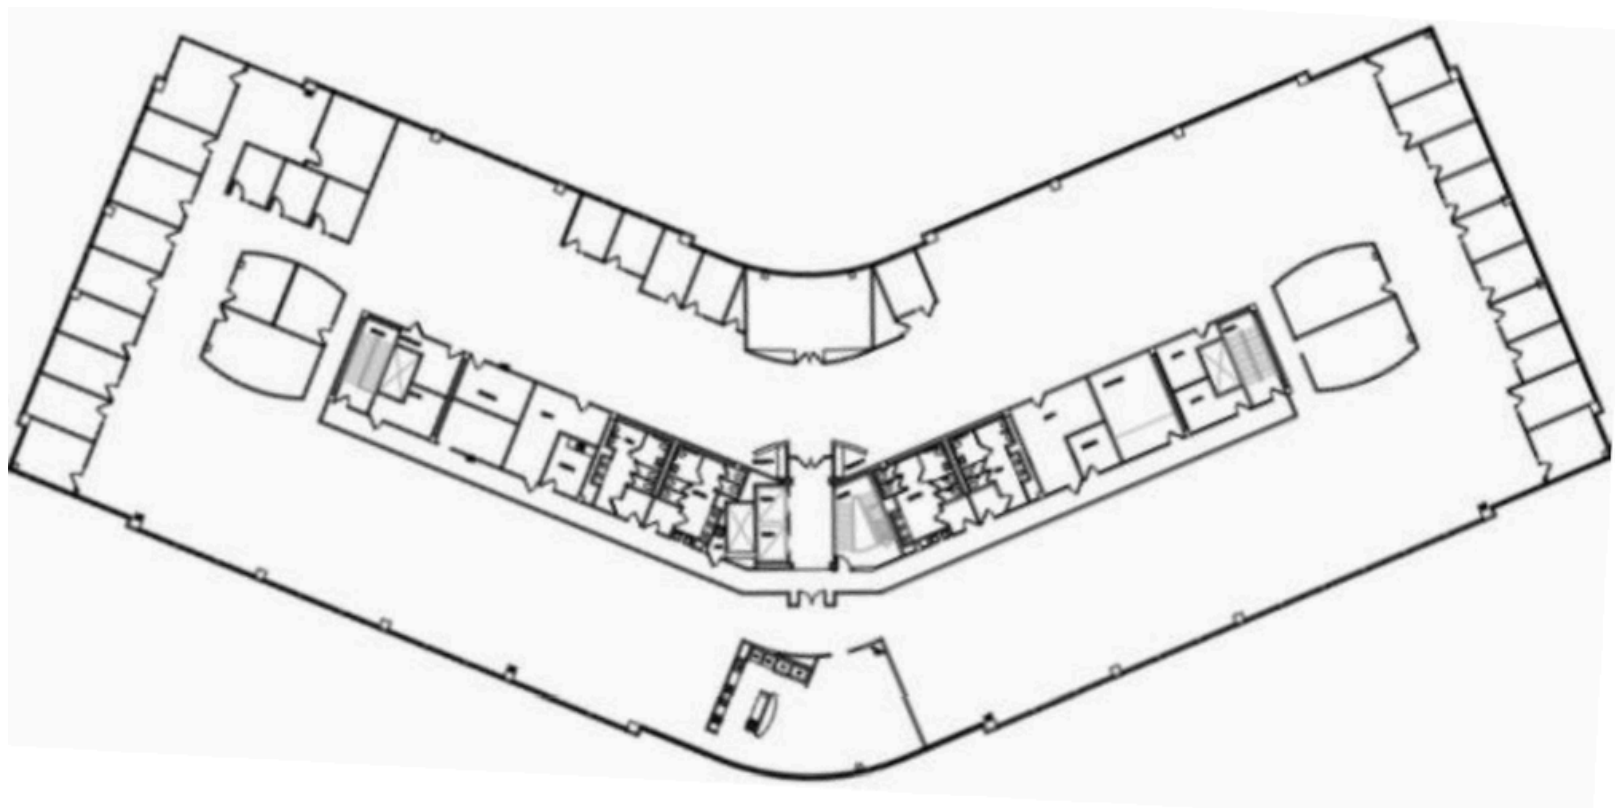

Sunset Plaza

113621 NW 12th Street
Sunrise, FL 33323

Suite 300 | 37,459 SF

For more information please contact:

Brady Titcomb
Executive Vice President
brady.titcomb@jll.com
+1 954 653 3222

Kevin McCarthy
Senior Managing Director
kevin.mccarthy@jll.com
+1 561 292 2668