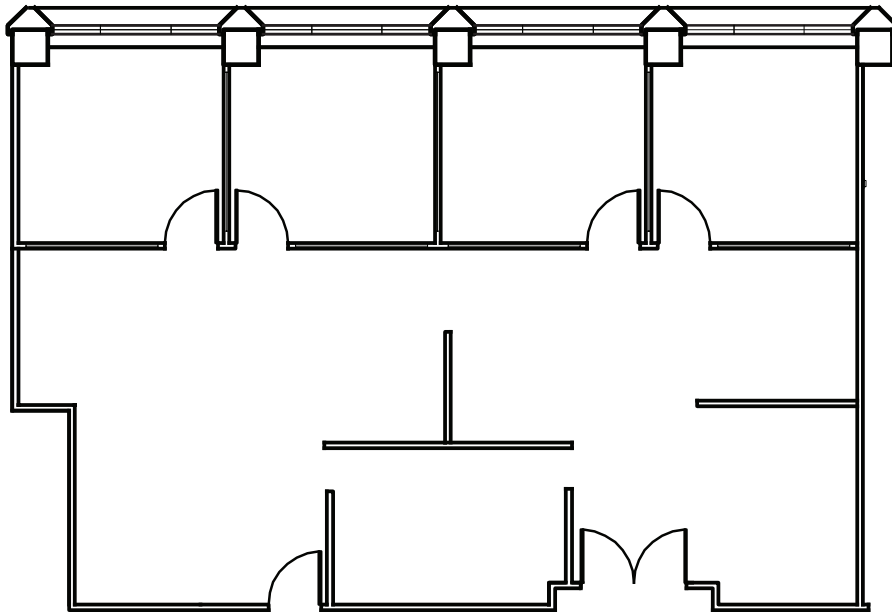

Suite 888

1,868 RSF

- 4 private offices
- Open area
- Double door entry off elevator
- Available now

601

Kelly Glass
415.322.5062
kelly.glass@avisonyoung.com
RE Lic #01335179

Colton Hanley
415.913.8699
colton.hanley@avisonyoung.com
RE Lic #02089768