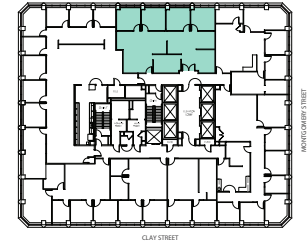

Suite 888

1,868 RSF

- 4 private offices
- Open area
- Double door entry off elevator
- Available now

601

Kelly Glass
415.322.5062
kelly.glass@avisonyoung.com
RE Lic #01335179

Colton Hanley
415.913.8699
colton.hanley@avisonyoung.com
RE Lic #02089768