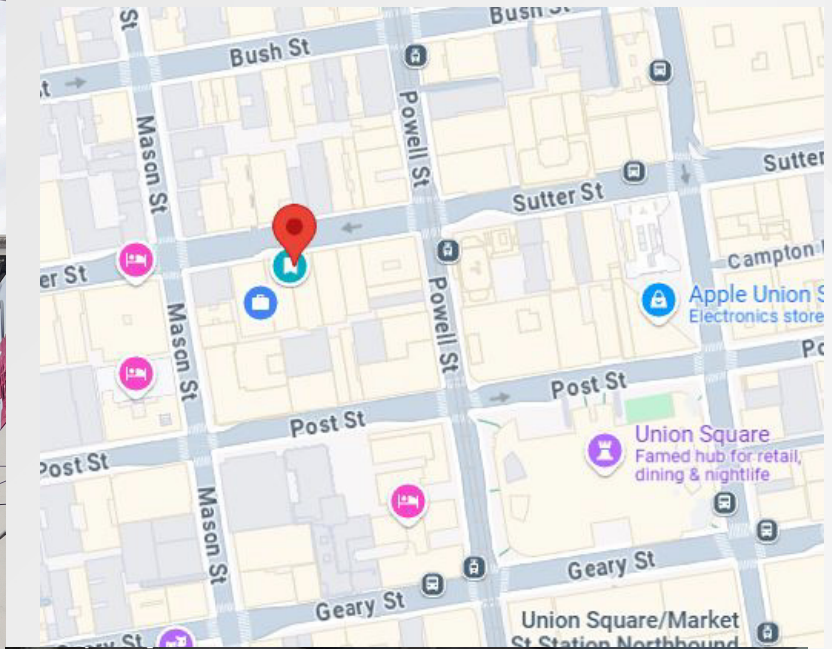

# Union Square Retail

3000 sqf available on ground and 2nd floor  
Direct Deal  
We will Match or Better your Terms

Contact us today!  
Call Chad at (415) 967- 3055

Call Chad at (415) 967- 3055