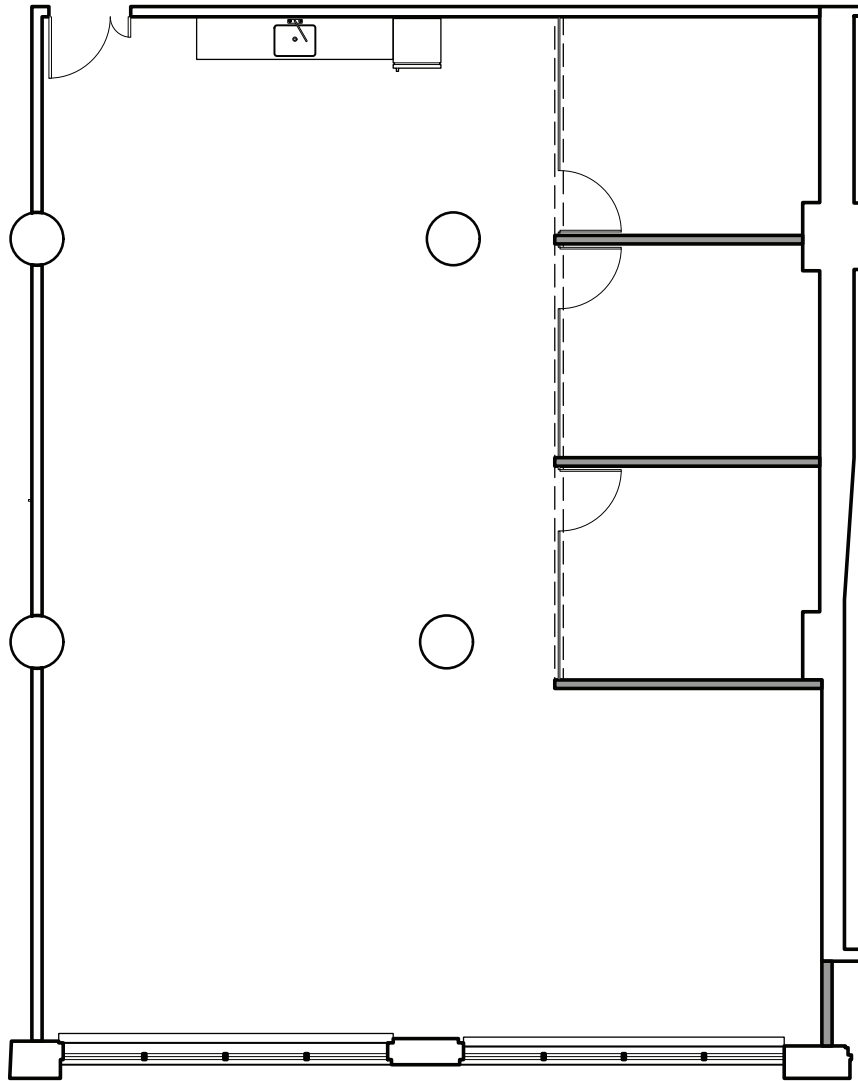

# 45 Main Street

Space to Work

## Suite 314

Total Square Footage: 2,911 RSF