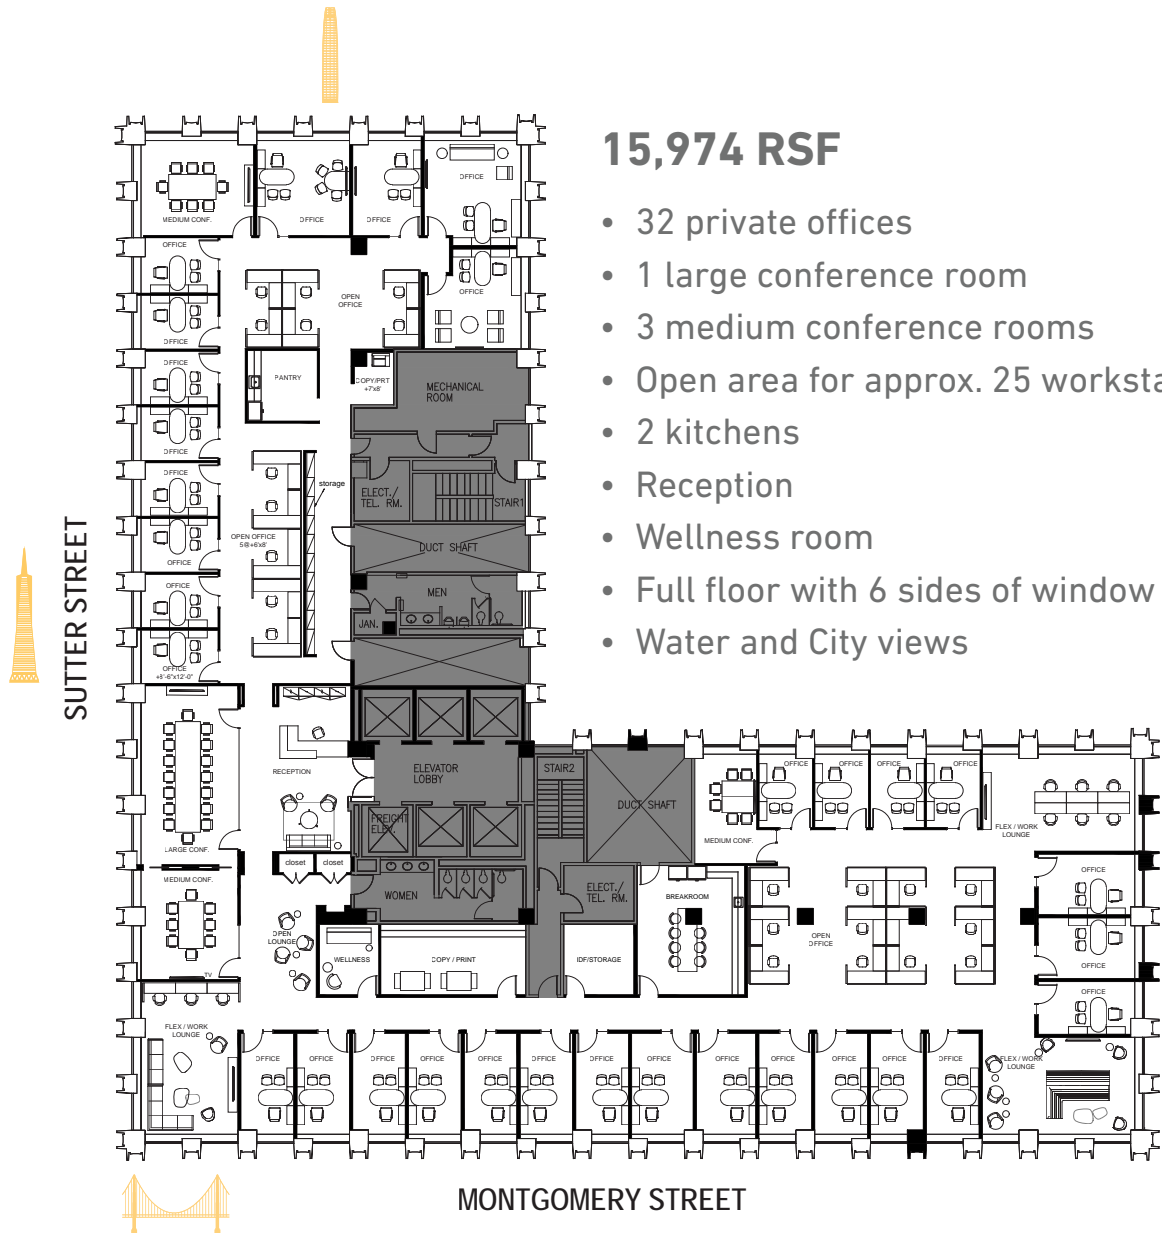

SUITE 3200 - CURRENT LAYOUT

44
MONTGOMERY

15,974 RSF

- 32 private offices
- 1 large conference room
- 3 medium conference rooms
- Open area for approx. 25 workstations
- 2 kitchens
- Reception
- Wellness room
- Full floor with 6 sides of window line
- Water and City views