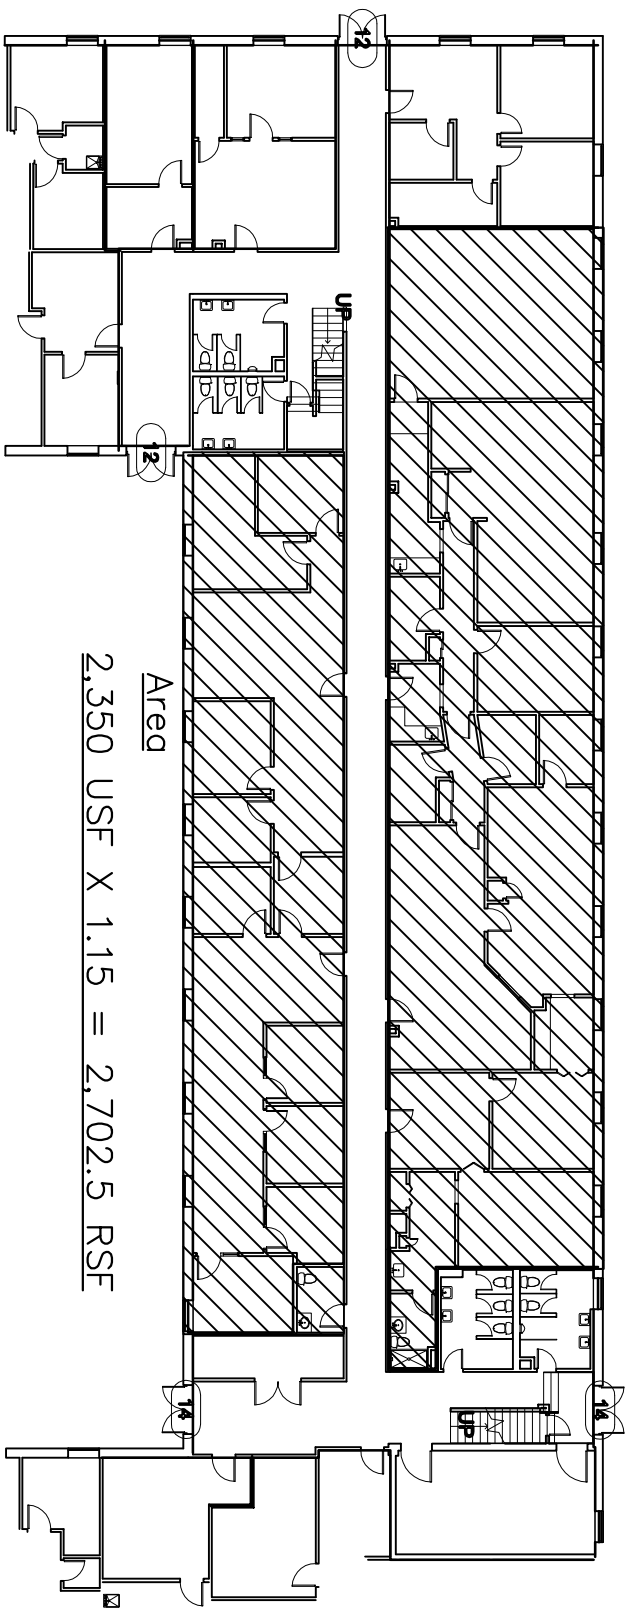

Area
3,102 USF X 1.15 = 3,467 RSF

Area
2,350 USF X 1.15 = 2,702.5 RSF

LSD OTA
LAKESIDE OFFICE PARK
607 NORTH AVENUE, WAKEFIELD, MA.
1 ST FLOOR
1-22-24