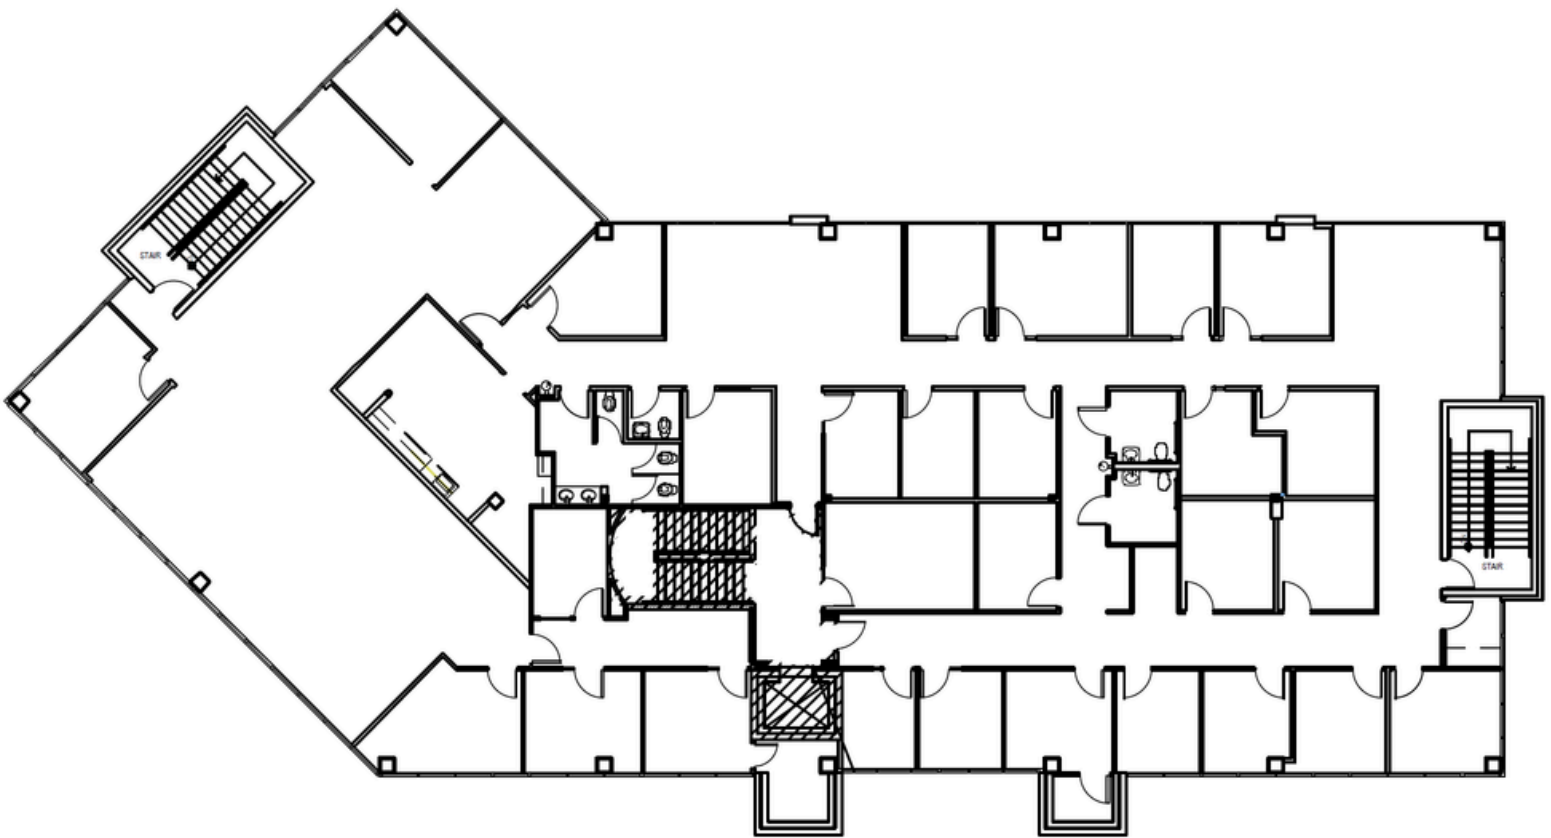

Corporate Center at the Gardens

4400 Northcorp Pkwy

Palm Beach Gardens, FL 33410

Floor 2 | +/- 9,481 SF

Kevin Probel
Senior Managing Director
kevin.probel@jll.com
+1 561 676 2131

Kevin McCarthy
Senior Managing Director
kevin.mccarthy@jll.com
+1 561 292 2668