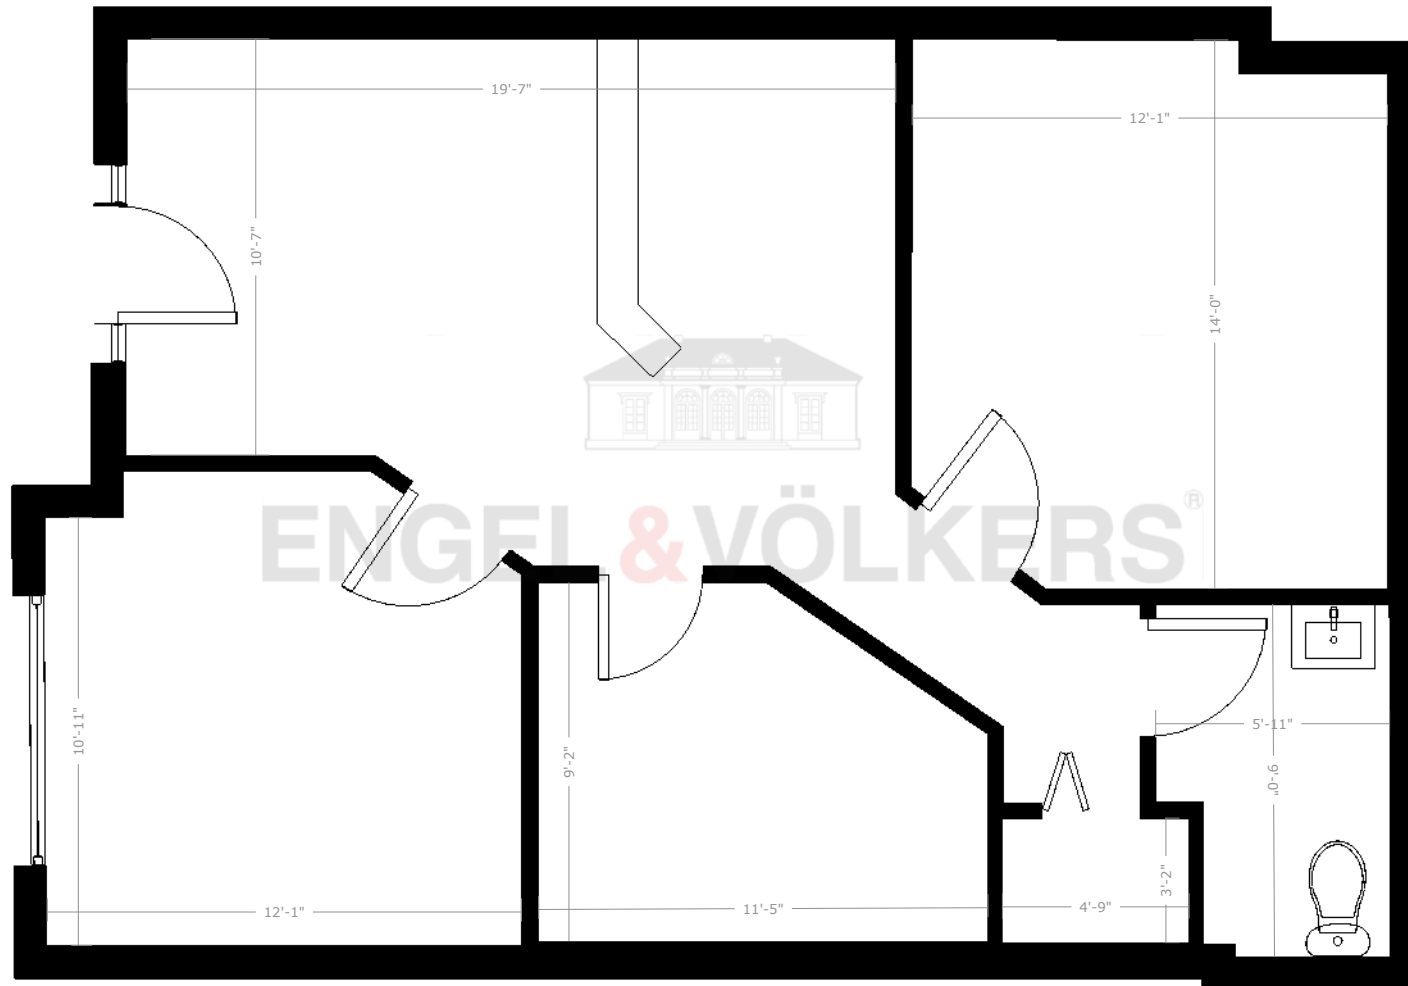

1465 S Ft Harrison Ave - 101

Clearwater, FL 33756

FloorPlanNinja.com

DISCLAIMER: THIS FLOORPLAN IS PROVIDED WITHOUT WARRANTY OF ANY KIND. FLOOR PLAN NINJA DISCLAIMS ANY WARRANTY INCLUDING, WITHOUT LIMITATION, SATISFACTORY OR ACCURACY OF DIMENSIONS. WE RESERVE THE RIGHT TO USE ALL FLOOR PLANS AND RENDERINGS FOR MARKETING PURPOSES