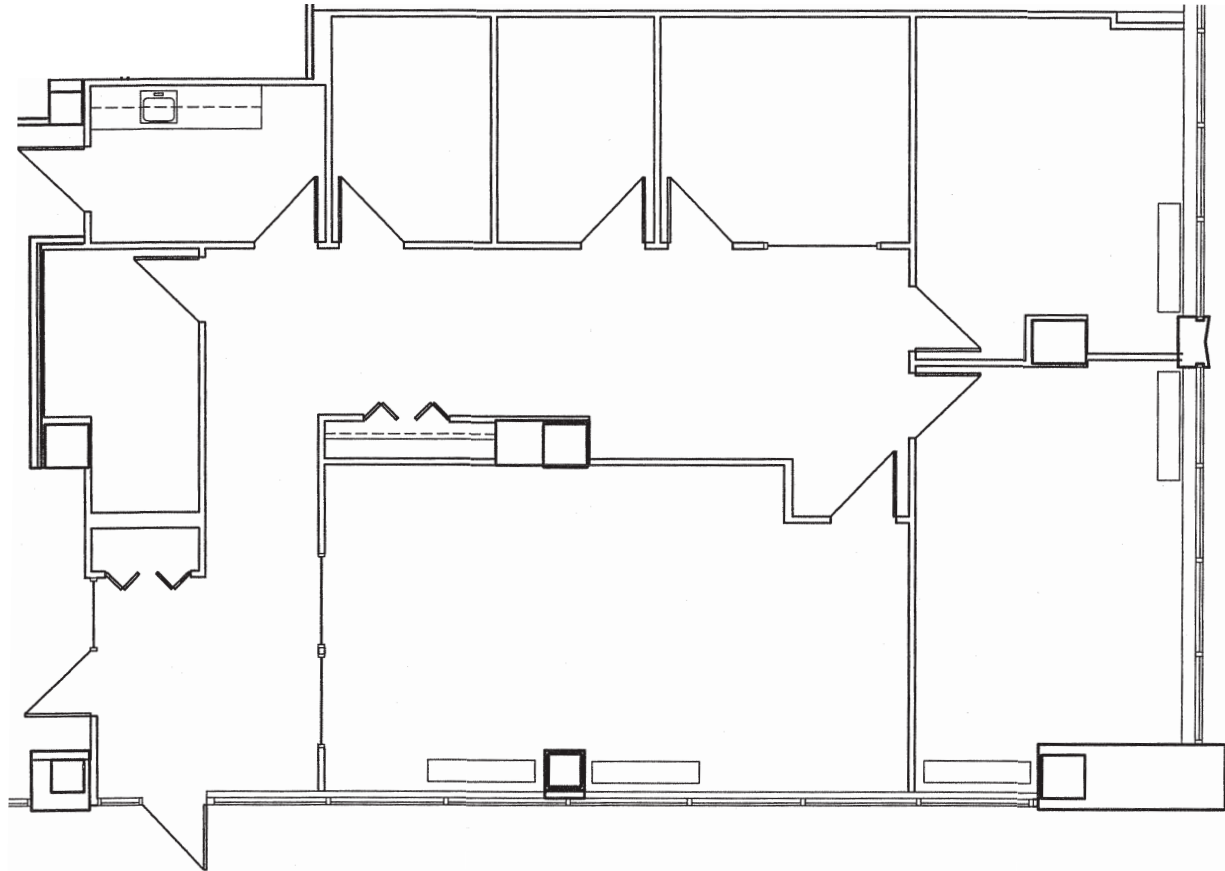

MARYLAND TRADE CENTER II

7474 Greenway Center Drive | Greenbelt | MD | 20770

1ST FLOOR
SUITE 100 | 2,561 SF

Knowledge
Perseverance
Integrity

Cambridge
Property Group LLC