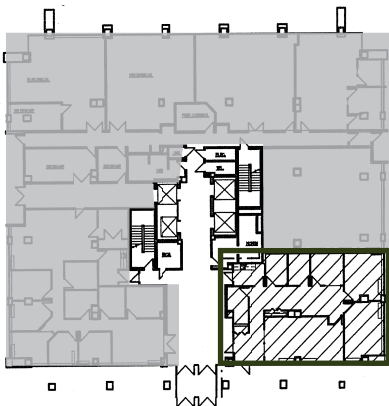

MARYLAND TRADE CENTER II

7474 Greenway Center Drive | Greenbelt | MD | 20770

1ST FLOOR
SUITE 100 | 2,561 SF

Knowledge
Perseverance
Integrity

Cambridge
Property Group LLC