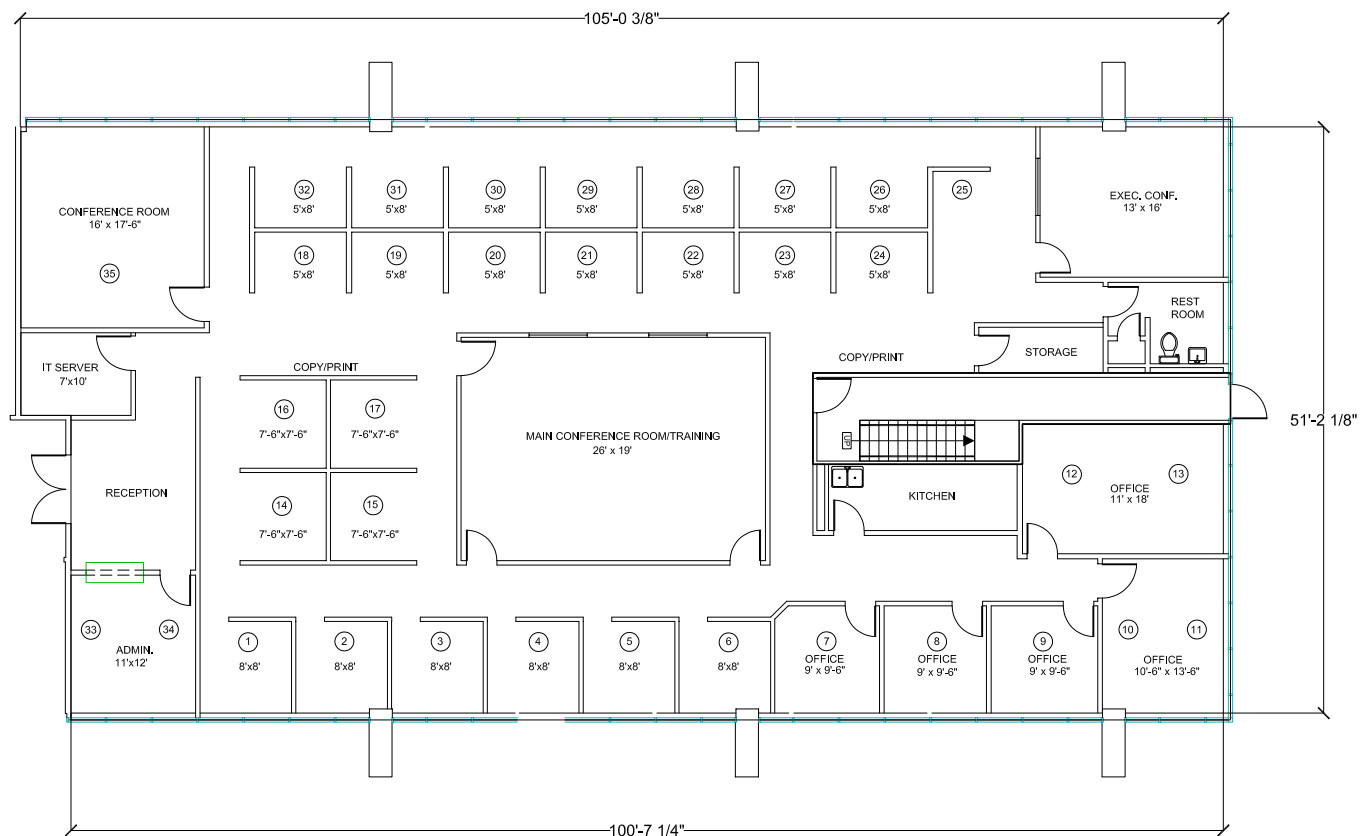

205 S HOOVER BLVD

Suite 101 - 5,968 square feet

205 S HOOVER BLVD · TAMPA, FL · 33609

The above floor plan is not to scale. The available space shown is believed to be correct but is subject to change.

For additional information, contact: