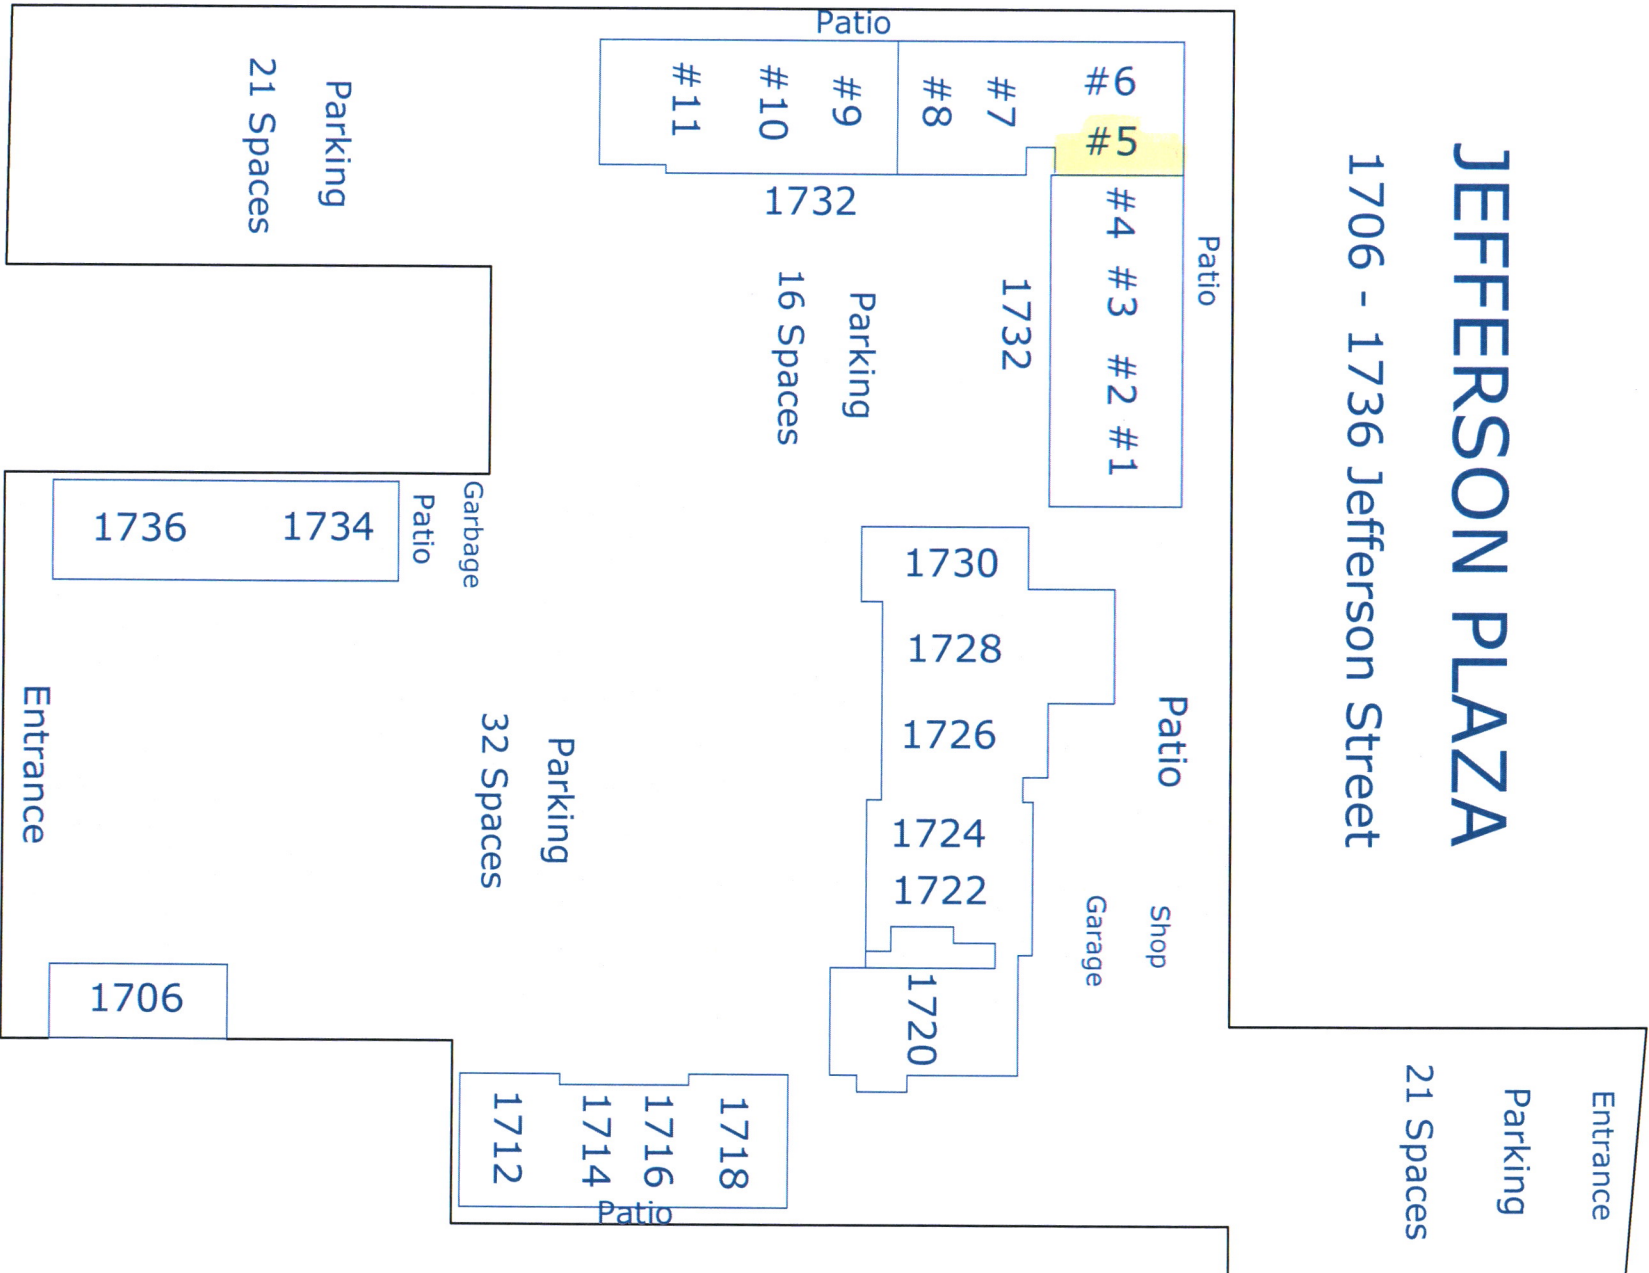

JEFFERSON PLAZA

1706 - 1736 Jefferson Street

Scale: 1" = 80'

Jefferson Street

SKETCH/AREA TABLE ADDENDUM

1732 Suites #5 - #8

2,163 Sq. Ft.

Fence Line

Patio Garden Area

Patio Garden Area