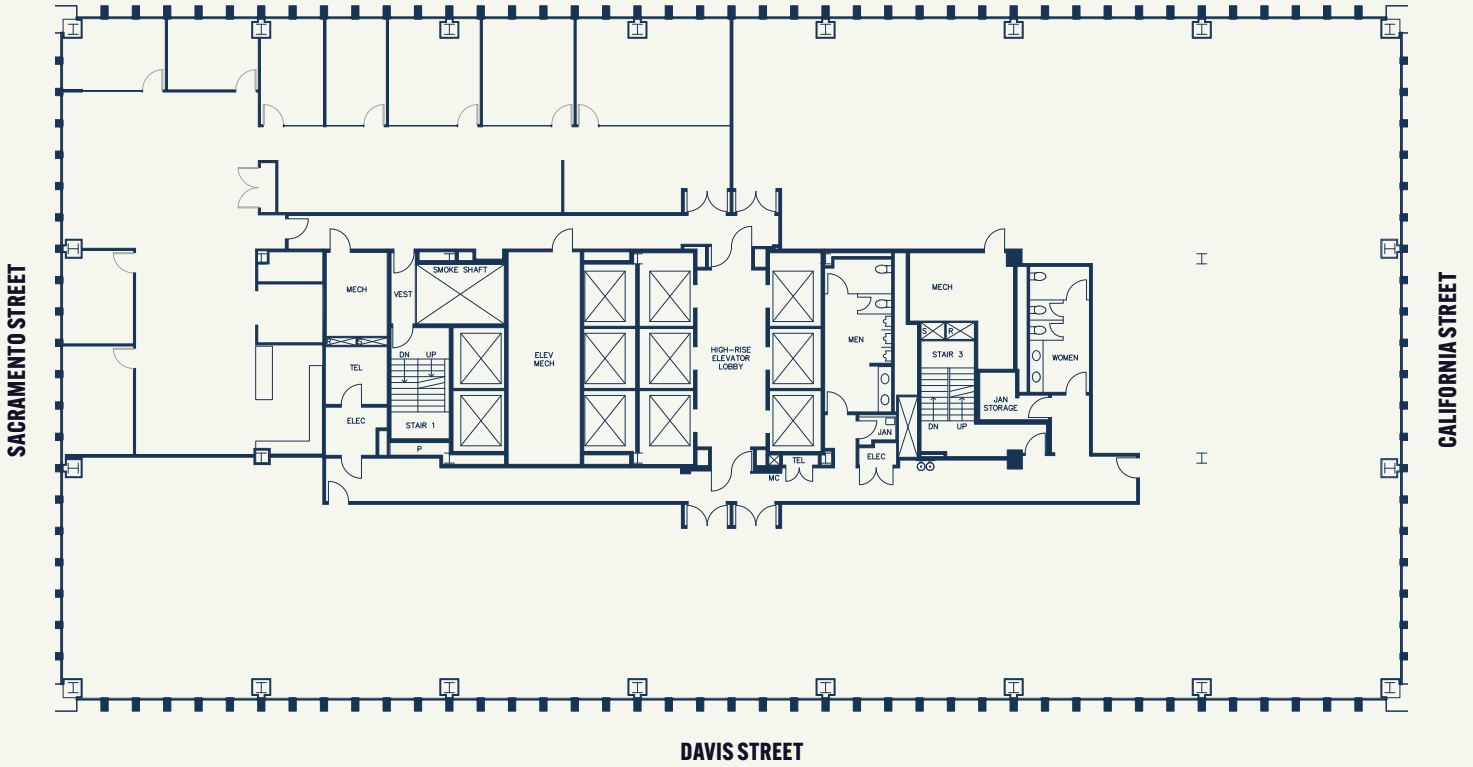

SUITE 2500

AVAILABLE APRIL 2026

5,417 SF

-  Bay Views
-
- 8** Private Offices
-
- 1** Medium Conference Room
-
- 1** Large Boardroom
-
- 1** Kitchen/ Break Area