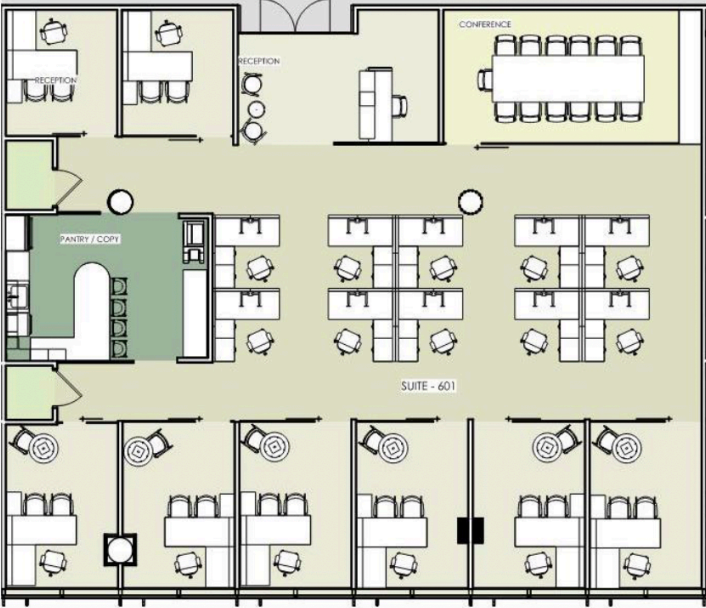

Suite 601
3,863 RSF

- 10 WORKSTATIONS
- 8 OFFICES (6 WINDOWED)
- 1 CONFERENCE

WINDOWLINE
6TH Street