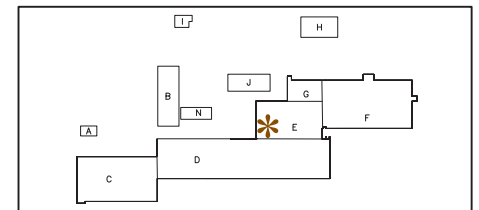

PHOENIX

PARK

A LEXVEST PROPERTY

First Class Office Space FOR LEASE

2 Shaker Road, Shirley, Massachusetts

A Great Place To Grow Your Business

Suite E201

OFFICE SPACE

— Space Details —

1,350 Rentable Sq Feet

Floor Load

100 LBS/SF

HVAC

Spiral Duct Forced Air Heat/AC

Ceiling Height

14'

Owned & Operated by:

www.phoenixparkonline.com | www.lexvest.com