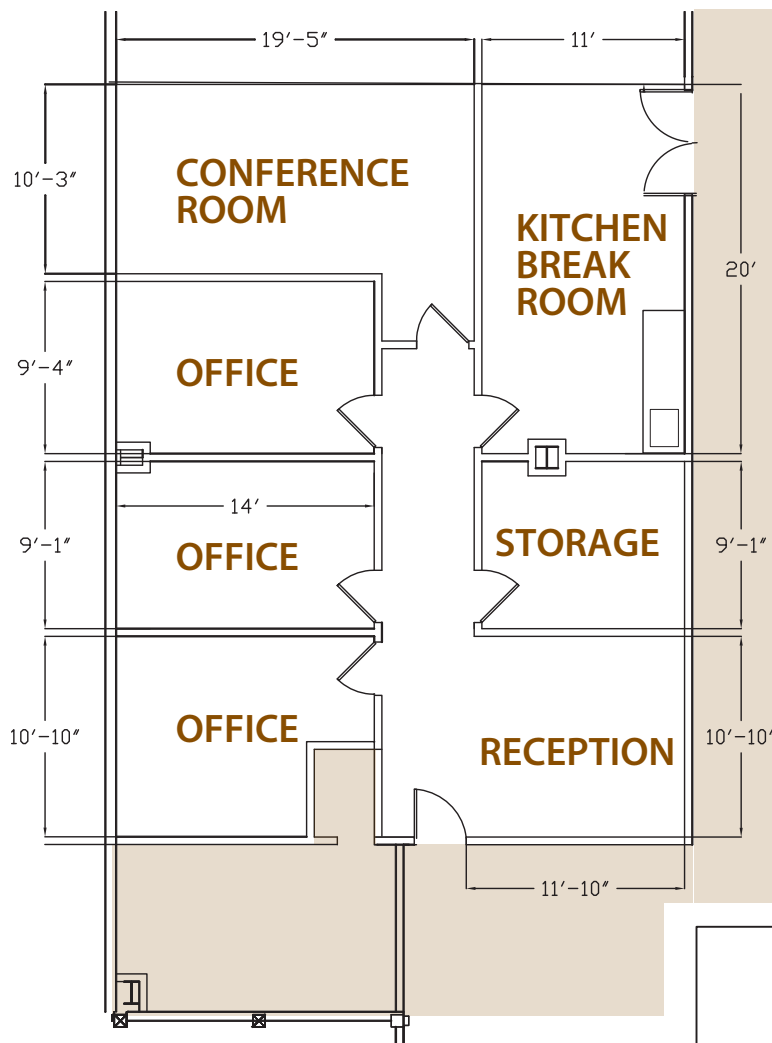

### Suite E201

OFFICE SPACE

— Space Details —

1,350 Rentable Sq Feet

Floor Load

100 LBS/SF

HVAC

Spiral Duct Forced Air Heat/AC

Ceiling Height

14'

Owned & Operated by:

[www.phoenixparkonline.com](http://www.phoenixparkonline.com) | [www.lexvest.com](http://www.lexvest.com)