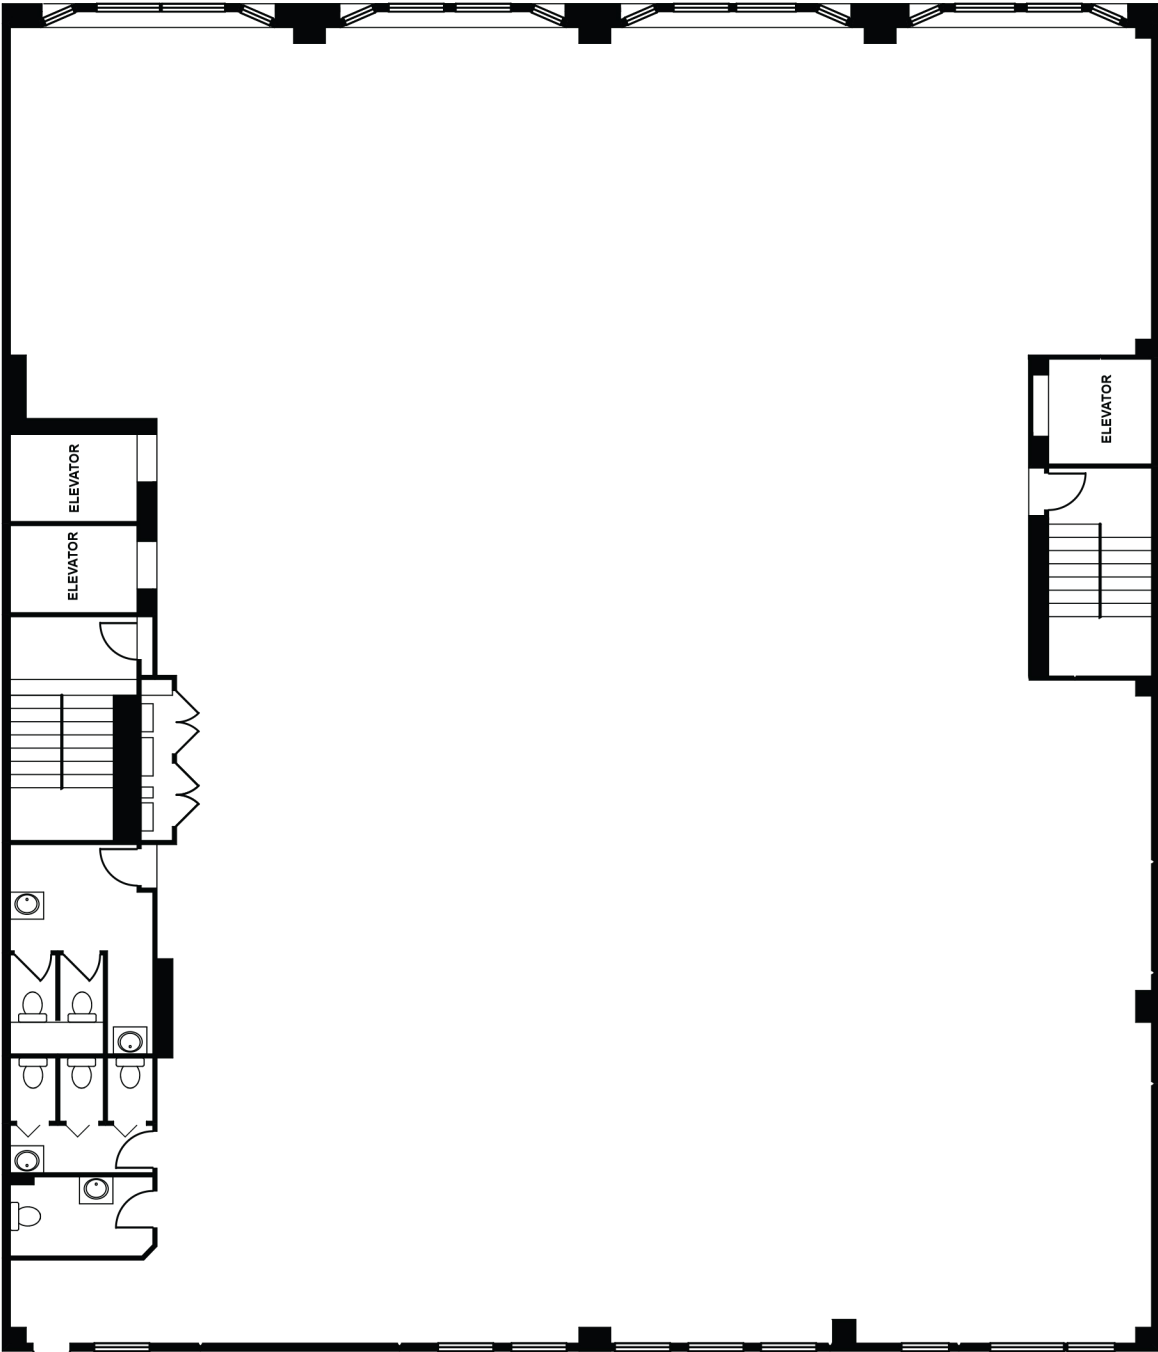

159 West 25th Street

ALL DIMENSIONS ARE APPROXIMATE

BASE BUILDING PLAN