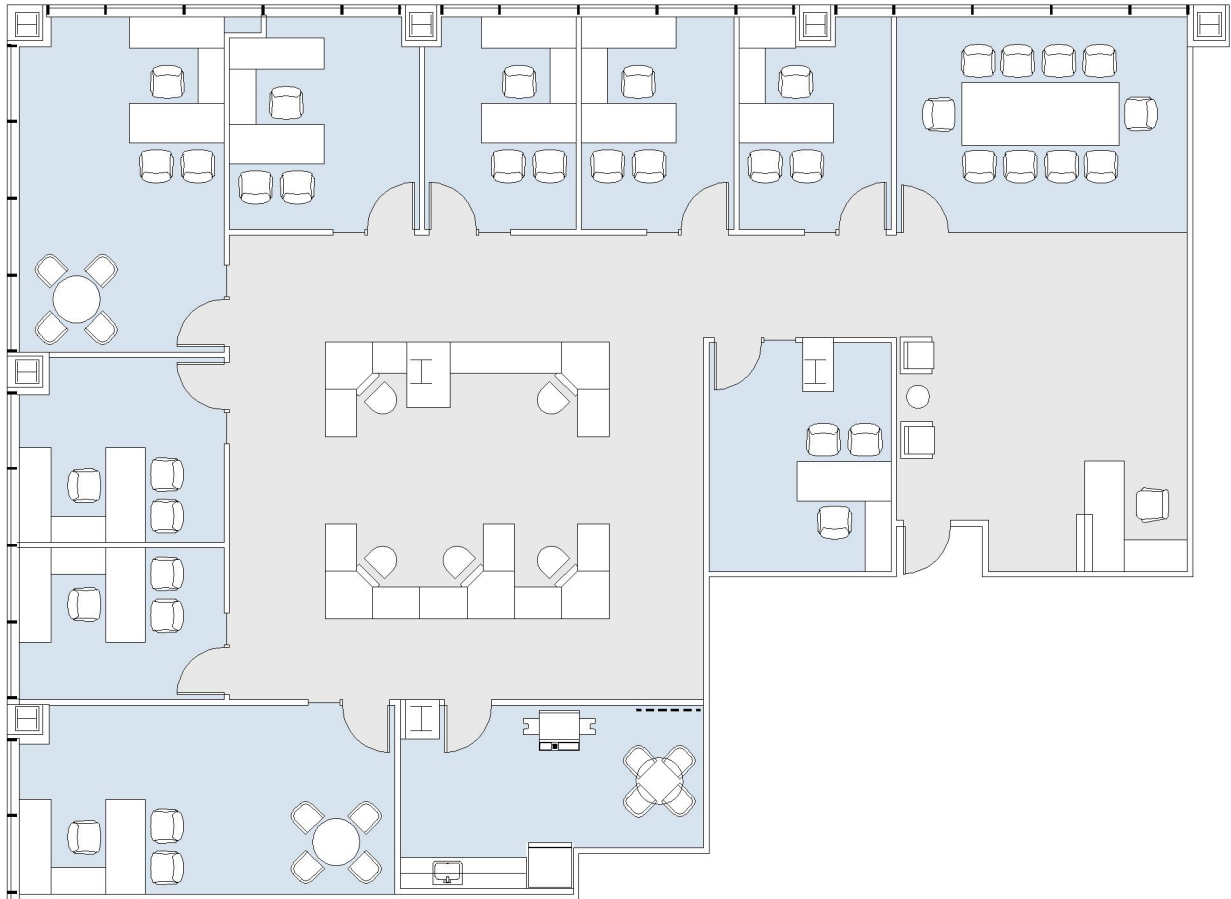

10960 WILSHIRE

SUITE 1110 | 4,236 RSF
WESTWOOD

SUITE CONFIGURATION

OFFICES:	9
CONFERENCE ROOM:	1
RECEPTION:	1
KITCHEN:	1

NOT TO SCALE
FURNITURE NOT INCLUDED

For more information, please contact:

310.255.7777
leasing@douglasemmett.com