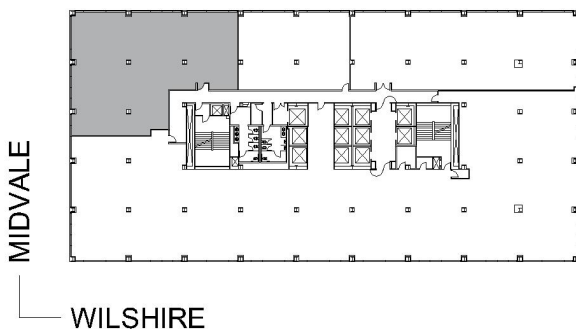

10960 WILSHIRE

SUITE 1110 | 4,236 RSF
WESTWOOD

SUITE CONFIGURATION

OFFICES:	9
CONFERENCE ROOM:	1
RECEPTION:	1
KITCHEN:	1

NOT TO SCALE
FURNITURE NOT INCLUDED

For more information, please contact:

310.255.7777
leasing@douglasemmett.com