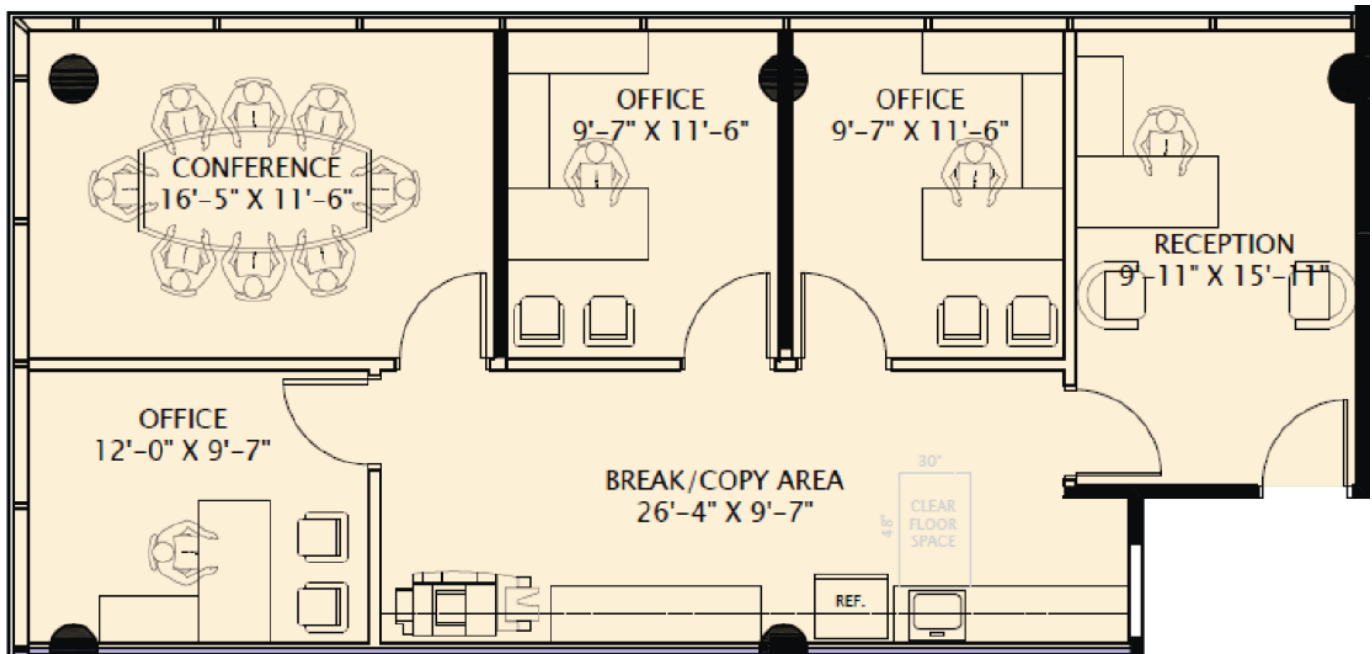

101 Centre | Suite 501 | 1,228 SF  
101 NE 3rd Avenue | Fort Lauderdale, Florida 33301

FOR LEASE